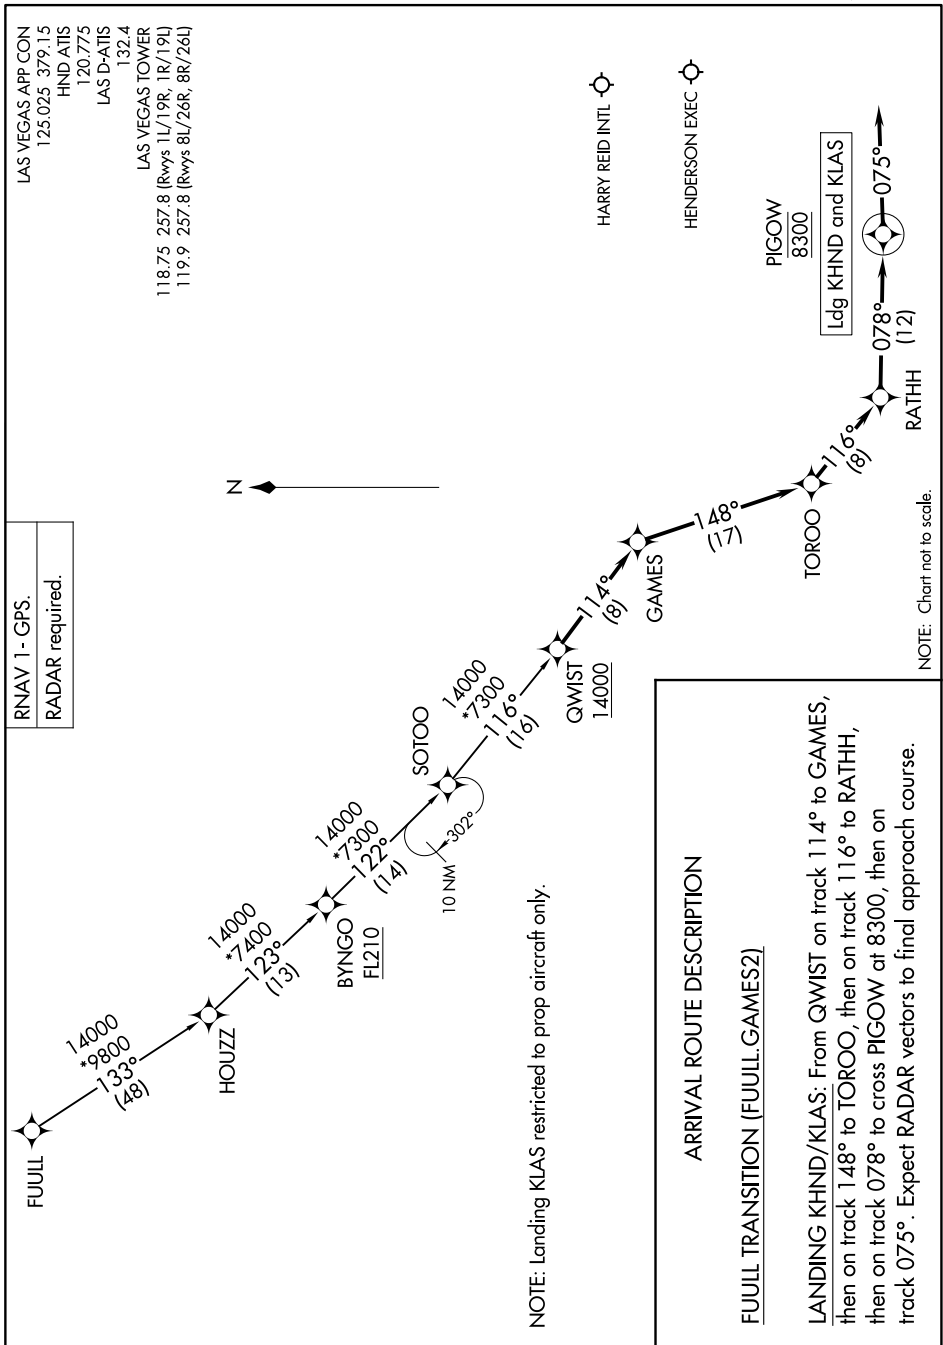

SW-4, 28 NOV 2024 to 26 DEC 2024

LAS VEGAS APP CON
125.025 379.15
HND ATIS
120.775
LAS D-ATIS
132.4
LAS VEGAS TOWER
118.75 257.8 (Rwys 1L/19R, 1R/19L)
119.9 257.8 (Rwys 8L/26R, 8R/26L)

RNAV 1 - GPS.
RADAR required.

NOTE: Landing KLAS restricted to prop aircraft only.

NOTE: Chart not to scale.

SW-4, 28 NOV 2024 to 26 DEC 2024