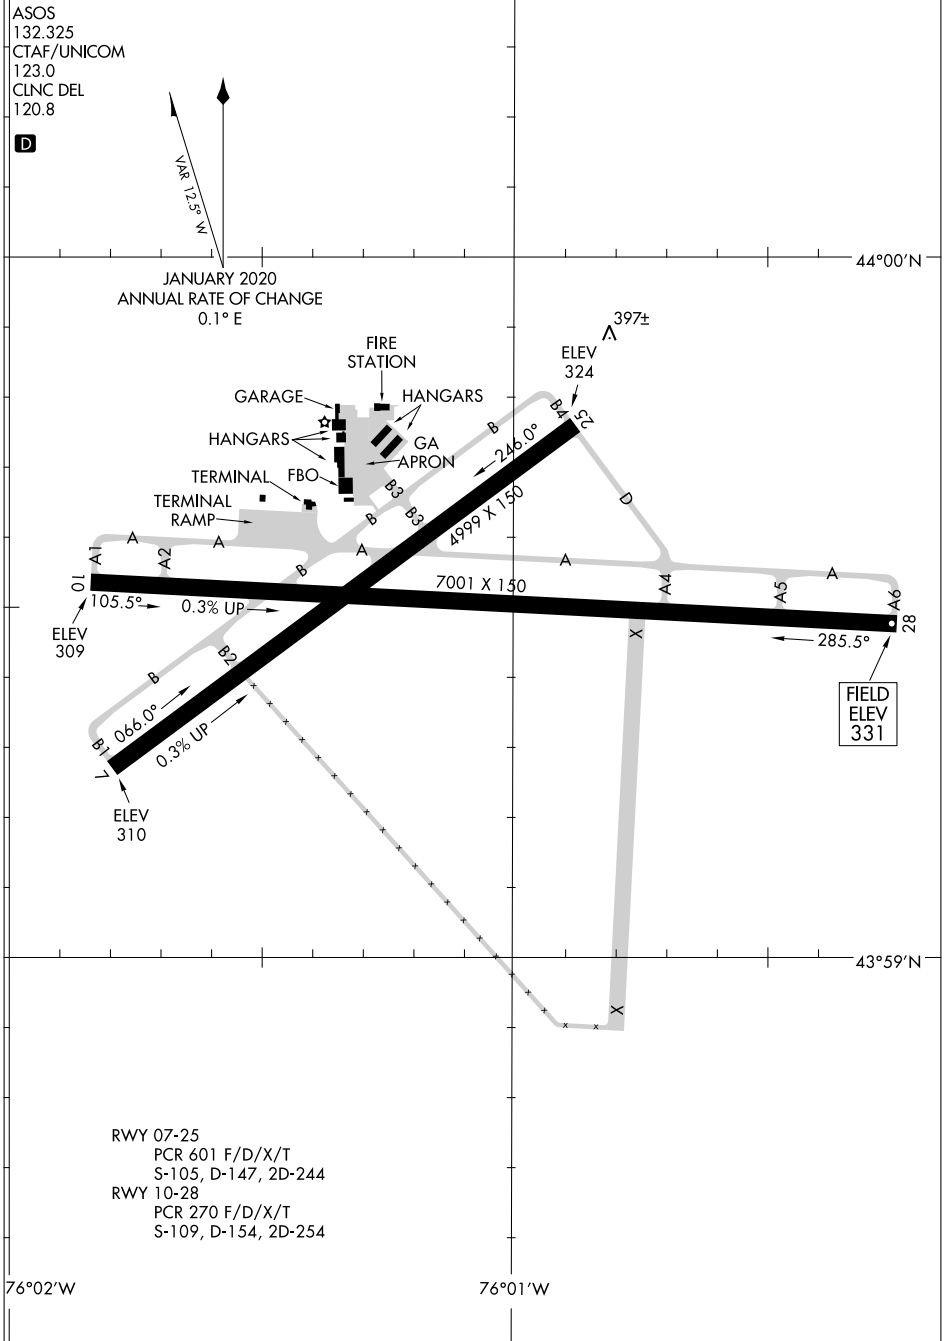

24249

AIRPORT DIAGRAM

AL-666 (FAA)

WATERTOWN INTL (ART)
WATERTOWN, NEW YORK

ASOS
132.325
CTAF/UNICOM
123.0
CLNC DEL
120.8

VAR 12.5° W

JANUARY 2020
ANNUAL RATE OF CHANGE
0.1° E

44°00'N

NE-2, 28 NOV 2024 to 26 DEC 2024

NE-2, 28 NOV 2024 to 26 DEC 2024

RWY 07-25
PCR 601 F/D/X/T
S-105, D-147, 2D-244

RWY 10-28
PCR 270 F/D/X/T
S-109, D-154, 2D-254

AIRPORT DIAGRAM

24249

WATERTOWN, NEW YORK
WATERTOWN INTL (ART)