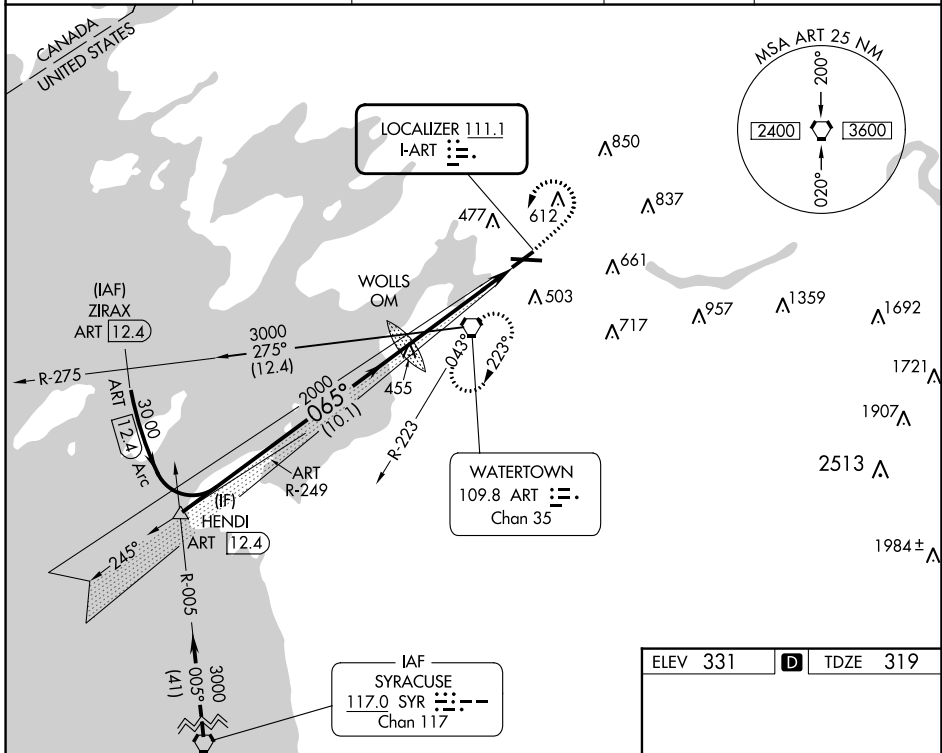

LOC I-ART 111.1	APP CRS 065°	Rwy Idg TDZE Apt Elev	4784 319 331
---------------------------	------------------------	-----------------------------	---

ILS or LOC RWY 7

WATERTOWN INTL (ART)

		MALSR 	MISSED APPROACH: Climb to 900 then climbing left turn to 2400 direct ART VORTAC and hold.	
ASOS 132.325	KGTB ATIS 119.525	WHEELER-SACK APP CON 124.875 307.125	CLNC DEL 120.8	UNICOM 123.0 (CTAF)

NE-2, 28 NOV 2024 to 26 DEC 2024

NE-2, 28 NOV 2024 to 26 DEC 2024