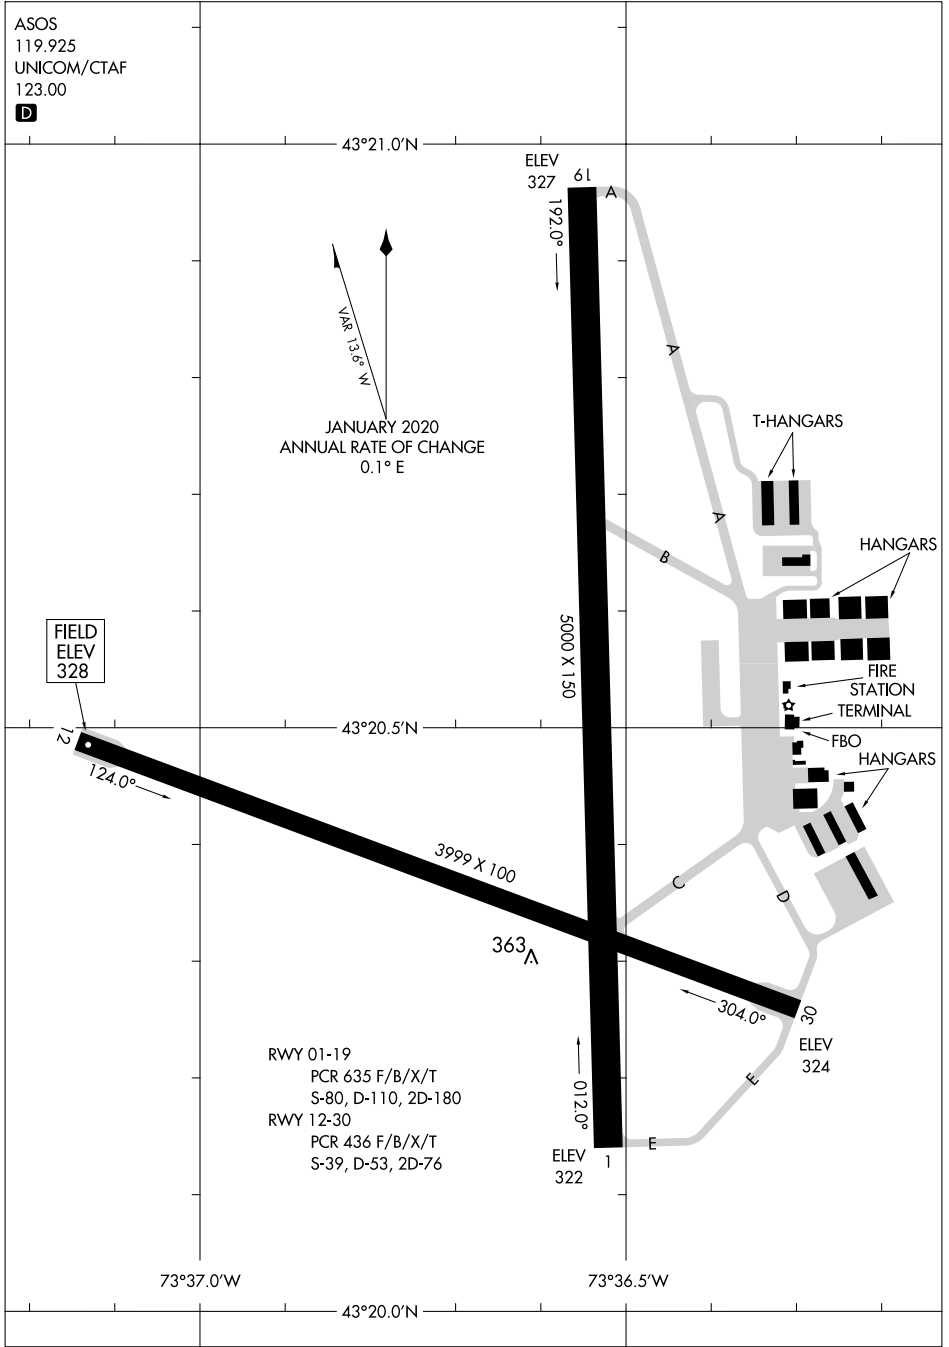

# AIRPORT DIAGRAM

AL-673 (FAA)

FLOYD BENNETT MEML (G'F'L)  
GLENS FALLS, NEW YORK

ASOS  
119.925  
UNICOM/CTAF  
123.00  
**D**

NE-2, 28 NOV 2024 to 26 DEC 2024

NE-2, 28 NOV 2024 to 26 DEC 2024

AIRPORT DIAGRAM  
24249