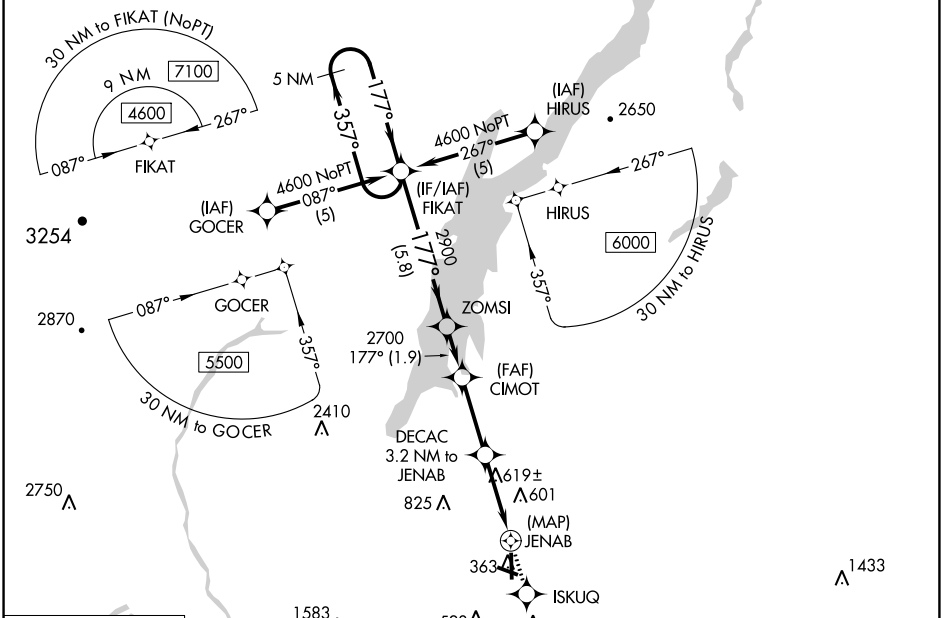

APP CRS	Rwy Idg	5000
177°	TDZE	327
	Apt Elev	328

RNAV (GPS) RWY 19

FLOYD BENNETT MEML (GFL)

RNP APCH.

⚠ Circling NA for Cat D NW of Rwy 12 and 19. Rwy 19 helicopter visibility reduction below ¾ SM NA. Circling Rwy 12, 30 NA at night.

⚠ MISSED APPROACH: Climb to 3000 direct ISKUQ and on track 195° to EKAKE and hold.

⚠ -19°C

ASOS 119.925	ALBANY APP CON 132.825 307.2	UNICOM 123.0 (CTAF) 0
------------------------	--	---------------------------------

NE-2, 28 NOV 2024 to 26 DEC 2024

NE-2, 28 NOV 2024 to 26 DEC 2024

CATEGORY	A	B	C	D
LNVA MDA	880-1	553 (600-1)	880-1½ 553 (600-1½)	880-1¼ 553 (600-1¼)
C CIRCLING	880-1	552 (600-1)	940-1¾ 612 (700-1¾)	1420-3 1092 (1100-3)