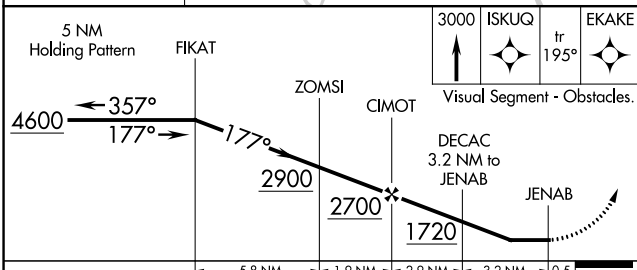

⚠ MISSED APPROACH: Climb to 3000 direct ISKUQ and on track 195° to EKAKE and hold.

⚠ -19°C

ASOS 119.925	ALBANY APP CON 132.825 307.2	UNICOM 123.0 (CTAF) 0
------------------------	--	---------------------------------

NE-2, 28 NOV 2024 to 26 DEC 2024

NE-2, 28 NOV 2024 to 26 DEC 2024

CATEGORY	A	B	C	D
LNVA MDA	880-1	553 (600-1)	880-1½ 553 (600-1½)	880-1¼ 553 (600-1¼)
C CIRCLING	880-1	552 (600-1)	940-1¾ 612 (700-1¾)	1420-3 1092 (1100-3)