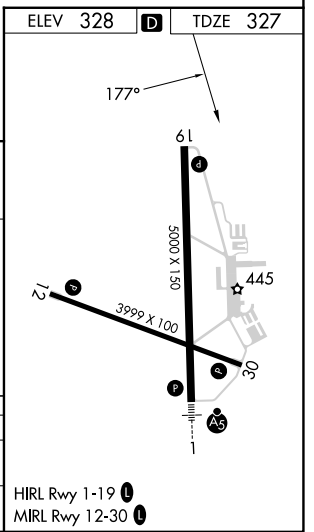

APP CRS	Rwy Idg	5000
177°	TDZE	327
	Apt Elev	328

RNAV (GPS) RWY 19

FLOYD BENNETT MEML (GFL)

RNP APCH.

⚠ Circling NA for Cat D NW of Rwy 12 and 19. Rwy 19 helicopter visibility reduction below ¾ SM NA. Circling Rwy 12, 30 NA at night.

⚠ MISSED APPROACH: Climb to 3000 direct ISKUQ and on track 195° to EKAKE and hold.

⚠ -19°C

ASOS 119.925	ALBANY APP CON 132.825 307.2	UNICOM 123.0 (CTAF) 0
------------------------	--	---------------------------------

NE-2, 28 NOV 2024 to 26 DEC 2024

NE-2, 28 NOV 2024 to 26 DEC 2024

CATEGORY	A	B	C	D
LNVA MDA	880-1	553 (600-1)	880-1½ 553 (600-1½)	880-1¼ 553 (600-1¼)
C CIRCLING	880-1	552 (600-1)	940-1¾ 612 (700-1¾)	1420-3 1092 (1100-3)