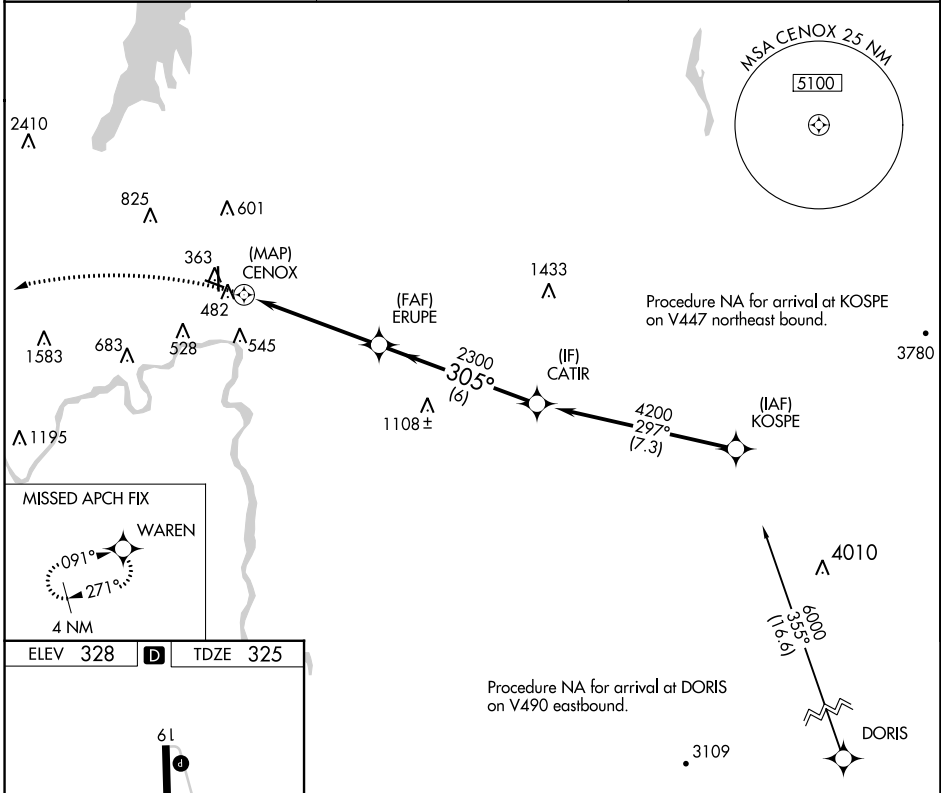

APP CRS	Rwy Idg	3999
305°	TDZE	325
	Apt Elev	328

RNAV (GPS) RWY 30

FLOYD BENNETT MEML (GFL)

RNP APCH.

- Circling Rwy 12 NA at night.
- Rwy 30 helicopter visibility reduction below 3/4 SM NA.
- 19°C

MISSED APPROACH: Climbing left turn to 4000 direct WARREN and hold.

ASOS 119.925	ALBANY APP CON 132.825 307.2	UNICOM 123.0 (CTAF)
------------------------	--	-------------------------------

NE-2, 28 NOV 2024 to 26 DEC 2024

NE-2, 28 NOV 2024 to 26 DEC 2024

ELEV 328	D	TDZE 325
----------	----------	----------

CATEGORY	A	B	C	D
LNAV MDA	1020-1	695 (700-1)	1020-2 695 (700-2)	1020-2 1/4 695 (700-2 1/4)
C CIRCLING	1020-1	692 (700-1)	1020-2 692 (700-2)	1960-3 1632 (1700-3)