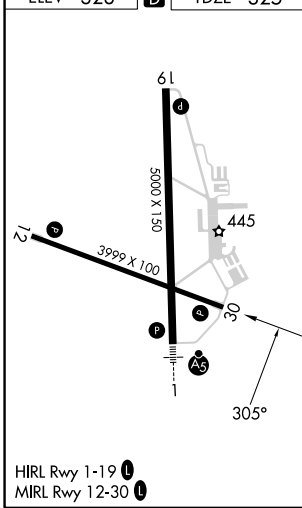

APP CRS	Rwy Idg	3999
305°	TDZE	325
	Apt Elev	328

RNAV (GPS) RWY 30

FLOYD BENNETT MEML (GFL)

RNP APCH.

- Circling Rwy 12 NA at night.
- Rwy 30 helicopter visibility reduction below 3/4 SM NA.
- 19°C

MISSED APPROACH: Climbing left turn to 4000 direct WARREN and hold.

ASOS 119.925	ALBANY APP CON 132.825 307.2	UNICOM 123.0 (CTAF)
------------------------	--	-------------------------------

NE-2, 28 NOV 2024 to 26 DEC 2024

NE-2, 28 NOV 2024 to 26 DEC 2024

ELEV 328	D	TDZE 325
----------	----------	----------

CATEGORY	A	B	C	D
LNAV MDA	1020-1	695 (700-1)	1020-2 695 (700-2)	1020-2 1/4 695 (700-2 1/4)
C CIRCLING	1020-1	692 (700-1)	1020-2 692 (700-2)	1960-3 1632 (1700-3)