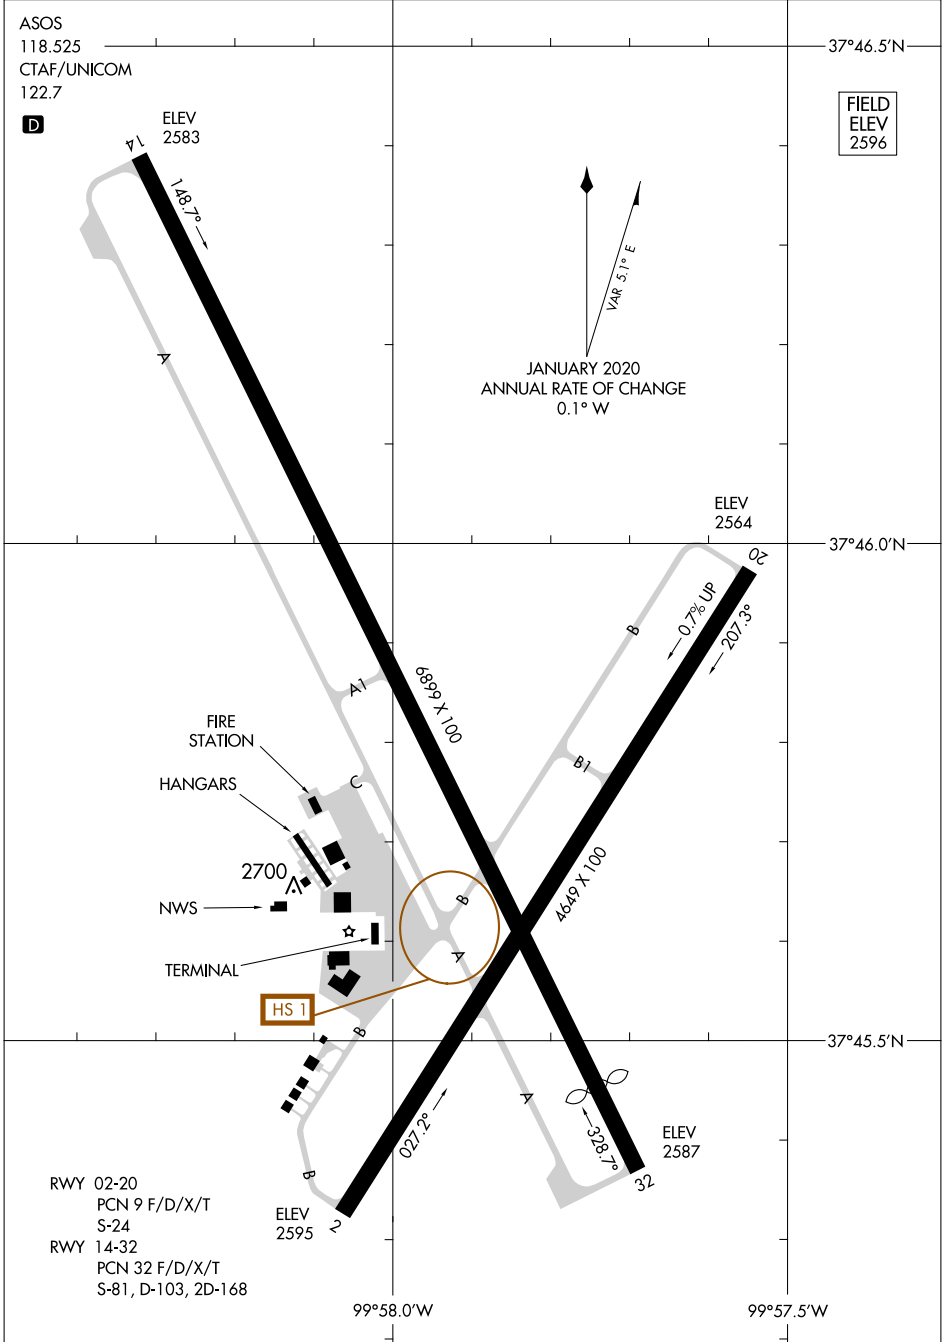

# AIRPORT DIAGRAM

AL-676 (FAA)

DODGE CITY RGNL (DDC)  
DODGE CITY, KANSAS

NC-2, 28 NOV 2024 to 26 DEC 2024

NC-2, 28 NOV 2024 to 26 DEC 2024

# AIRPORT DIAGRAM

DODGE CITY, KANSAS  
DODGE CITY RGNL (DDC)