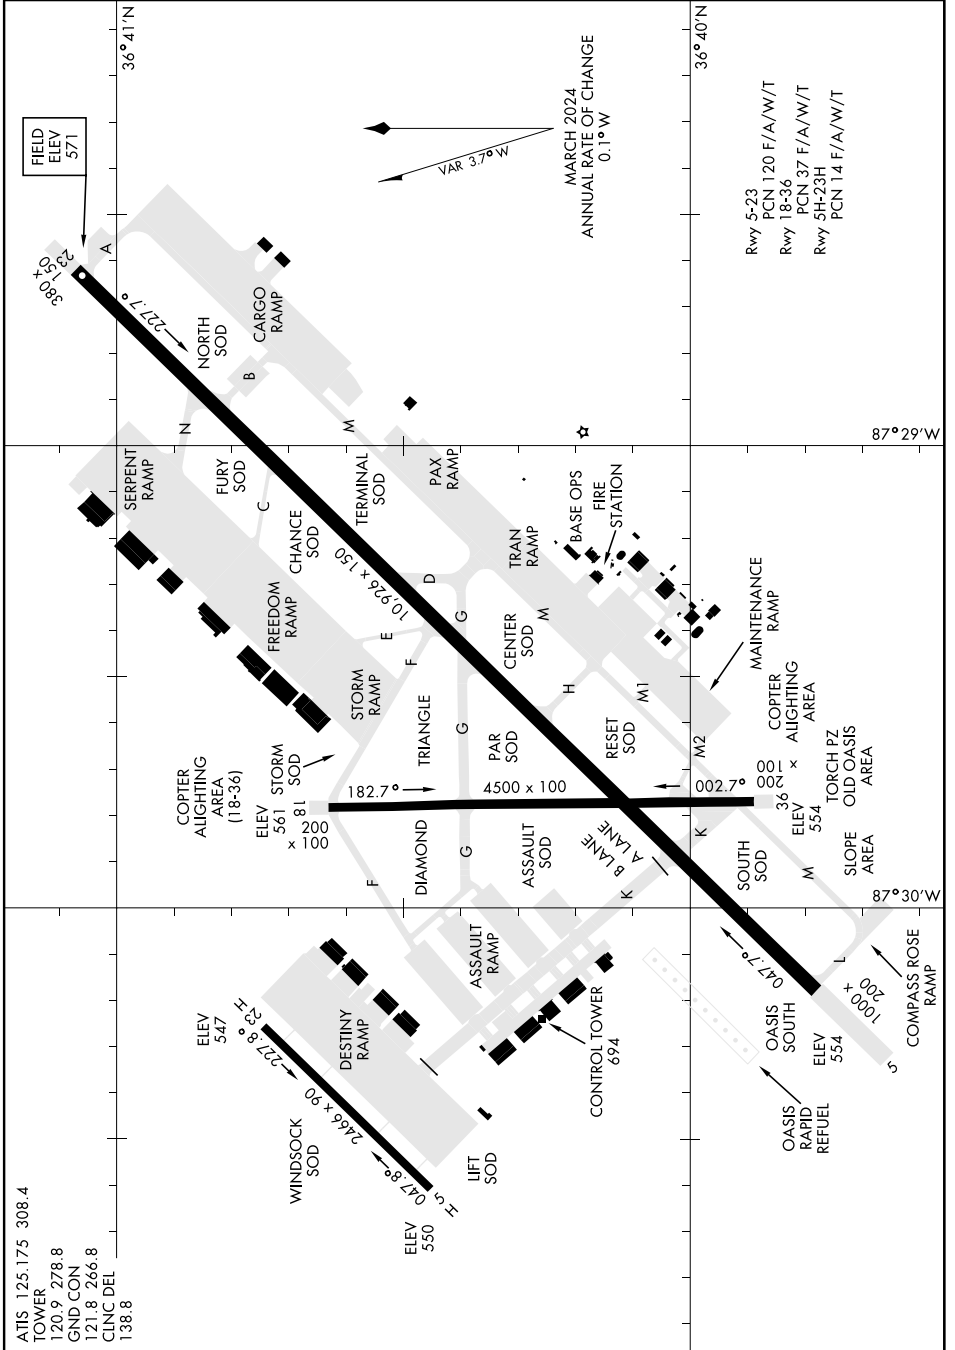

AIRPORT DIAGRAM

[USA]

CAMPBELL AAF (KHOP)

FORT CAMPBELL, KENTUCKY

SE-1, 28 NOV 2024 to 26 DEC 2024

SE-1, 28 NOV 2024 to 26 DEC 2024

AIRPORT DIAGRAM

FORT CAMPBELL, KENTUCKY

CAMPBELL AAF (KHOP)

ATIS 125.175 308.4
 TOWER 120.9 278.8
 GND. CON 121.8 266.8
 CLNC DEL 138.8