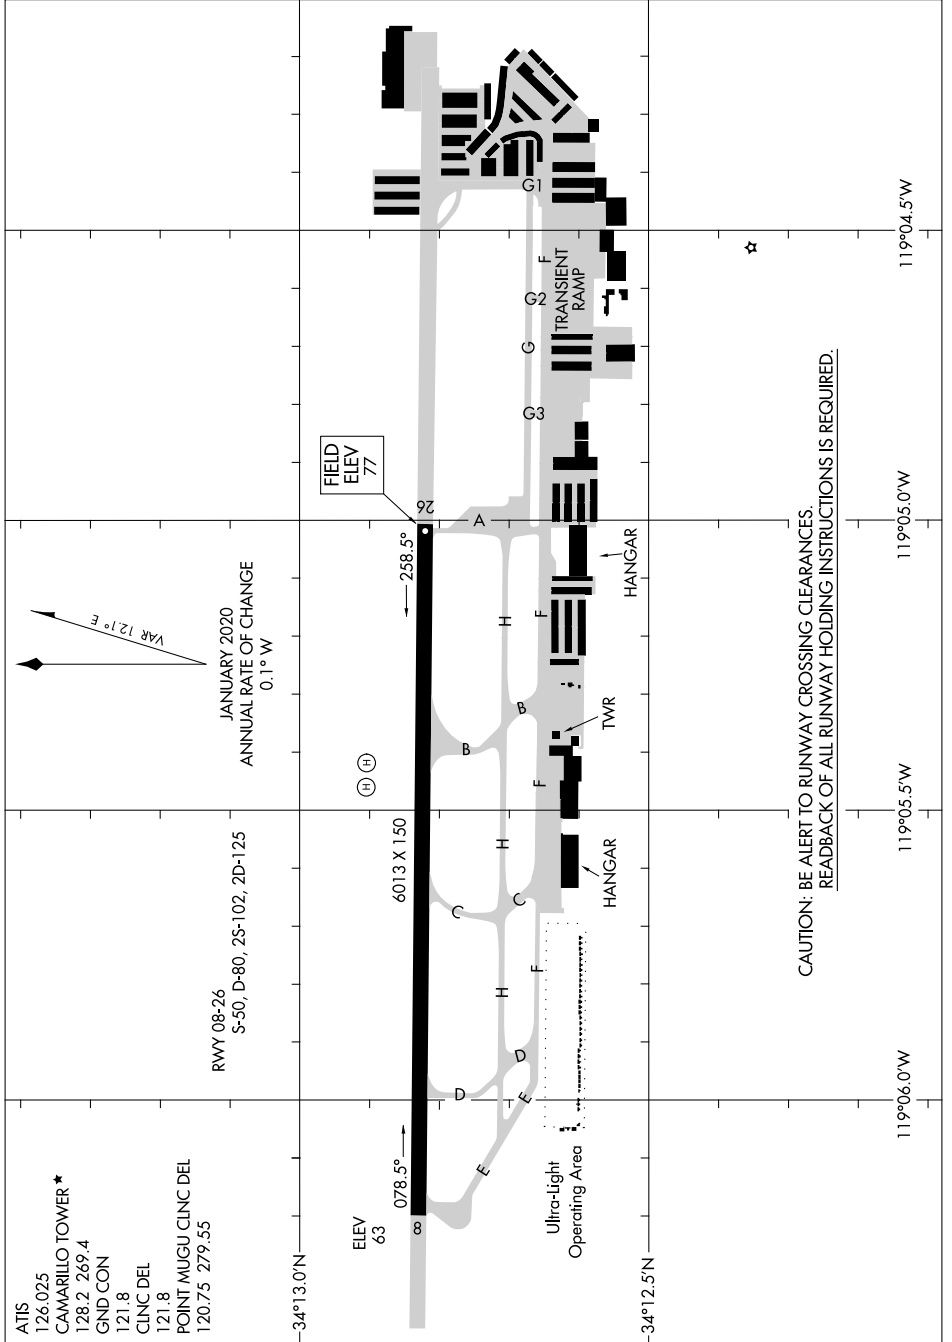

# AIRPORT DIAGRAM

AL-680 (FAA)

CAMARILLO (CMA)  
CAMARILLO, CALIFORNIA

SW-3, 28 NOV 2024 to 26 DEC 2024

CAUTION: BE ALERT TO RUNWAY CROSSING CLEARANCES.  
READBACK OF ALL RUNWAY HOLDING INSTRUCTIONS IS REQUIRED.

# AIRPORT DIAGRAM

CAMARILLO, CALIFORNIA  
CAMARILLO (CMA)

SW-3, 28 NOV 2024 to 26 DEC 2024