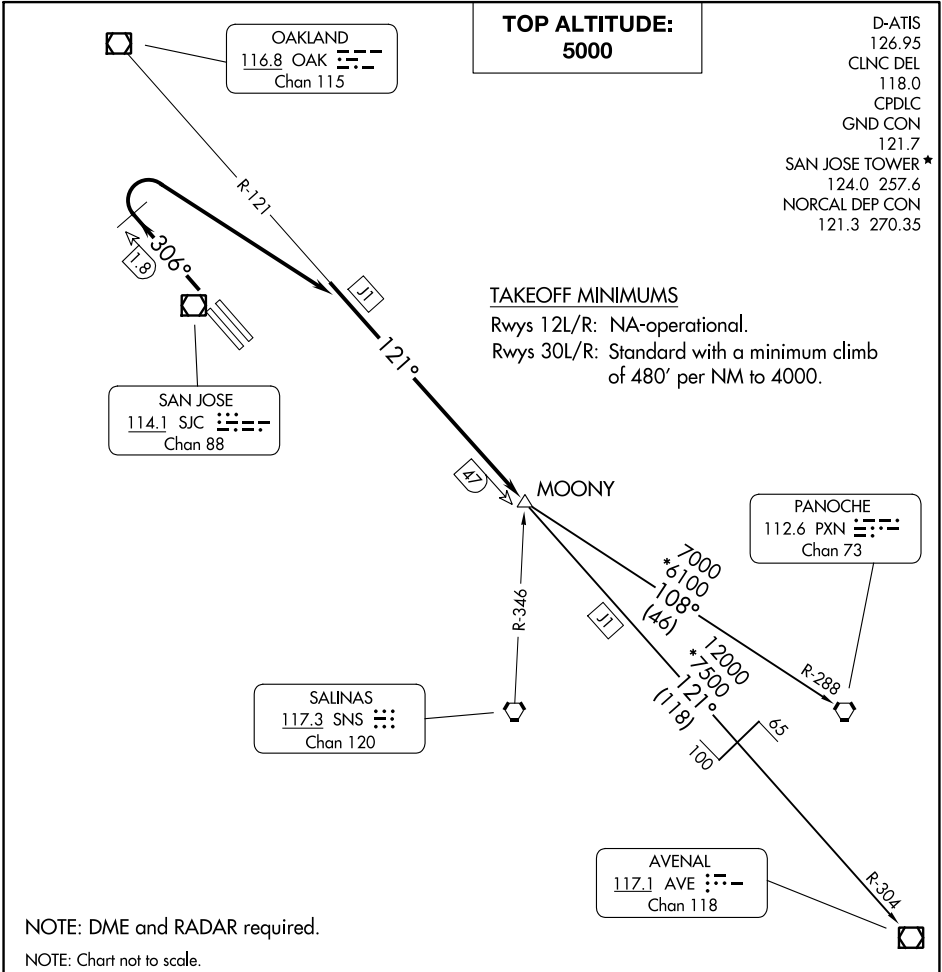

(SJC3.MOONY) 23334

SAN JOSE THREE DEPARTURE

AL-693 (FAA)

NORMAN Y MINETA SAN JOSE INTL (SJC)
SAN JOSE, CALIFORNIA

SW-2, 28 NOV 2024 to 26 DEC 2024

SW-2, 28 NOV 2024 to 26 DEC 2024

DEPARTURE ROUTE DESCRIPTION

TAKEOFF RUNWAYS 30L/R: Climb heading 306° to SJC 1.8 DME NW of SJC VOR/DME, then turn right to intercept and proceed on OAK R-121 to MOONY INT, thence. . . .

. . . .on (transition) or (assigned route). Maintain 5000, expect clearance to filed altitude ten minutes after departure.

AVENAL TRANSITION (SJC3.AVE): From over MOONY INT on OAK R-121 and AVE R-304 to AVE VOR/DME.

PANOCHE TRANSITION (SJC3.PXN): From over MOONY INT on PXN R-288 to PXN VORTAC.

SAN JOSE THREE DEPARTURE

(SJC3.MOONY) 15AUG19

SAN JOSE, CALIFORNIA
NORMAN Y MINETA SAN JOSE INTL (SJC)