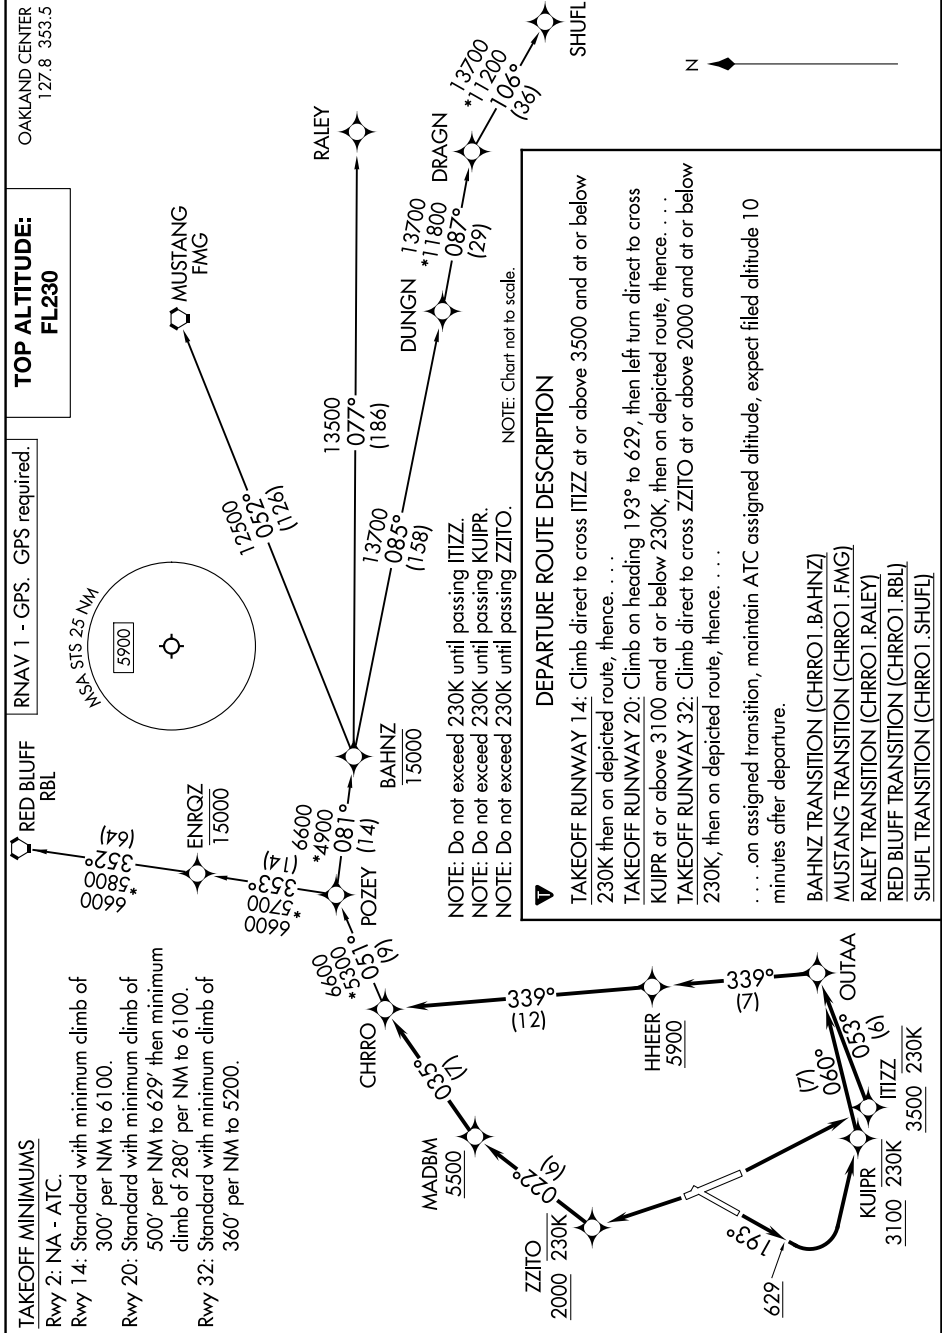

# CHRRO ONE DEPARTURE (RNAV)

SW-2, 28 NOV 2024 to 26 DEC 2024

SW-2, 28 NOV 2024 to 26 DEC 2024