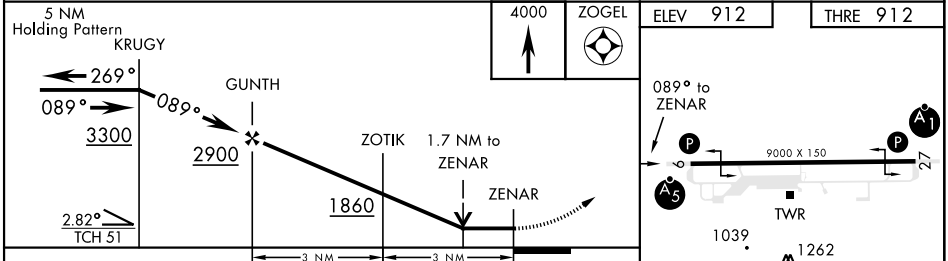

CATEGORY	A	B	C	D	E
RNAV MDA *	1500-¾ 588 (600-¾)		1500-1¼ 588 (600-1¼)		
CIRCLING	NOT AUTHORIZED				

HIRL Rwy 9-27

CAMP DOUGLAS, WISCONSIN

43°56'N-90°15'W

VOLK FLD (KVOK)

Amdt 1

RNAV (GPS) RWY 9

EC-3, 28 NOV 2024 to 26 DEC 2024

EC-3, 28 NOV 2024 to 26 DEC 2024