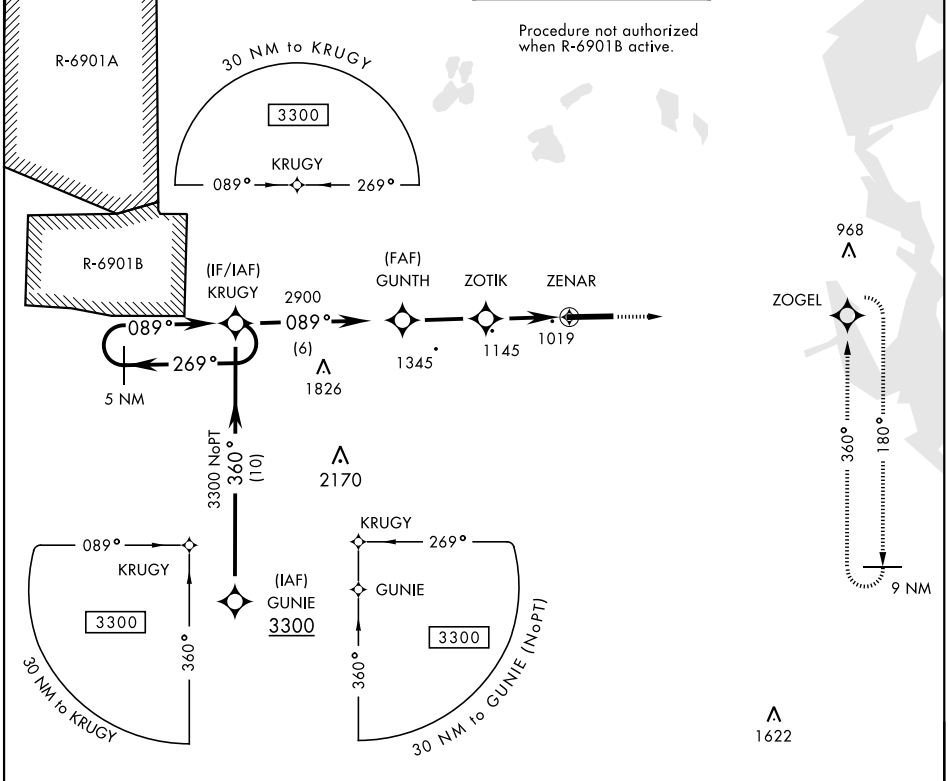

# RNAV (GPS) RWY 9

APCH CRS	Rwy Idg	9000
089°	THRE	912
	Arpt Elev	912

AL-714 [USAF]

VOLK FLD (KVOK)

RNAV 1 - GPS required. DME/DME RNP-0.3 NA.	MALSRL A5	MISSED APPROACH: Climb to 4000 direct ZOGEL and hold, continue climb-in-hold to 4000.
--	--------------	---

ATIS <b>134.35 257.85</b>	APP CON <b>135.25 244.875</b>	TOWER ★ <b>127.5 (CTAF) 239.25</b>	GND CON <b>121.9 275.8</b>
------------------------------	----------------------------------	---------------------------------------	-------------------------------

EMERG SAFE ALT 100 NM 4200

CATEGORY	A	B	C	D	E
RNAV MDA *	1500-¾ 588 (600-¾)		1500-1¼ 588 (600-1¼)		
CIRCLING	NOT AUTHORIZED				

HIRL Rwy 9-27

CAMP DOUGLAS, WISCONSIN

43°56'N-90°15'W

VOLK FLD (KVOK)

Amdt 1

# RNAV (GPS) RWY 9

EC-3, 28 NOV 2024 to 26 DEC 2024

EC-3, 28 NOV 2024 to 26 DEC 2024