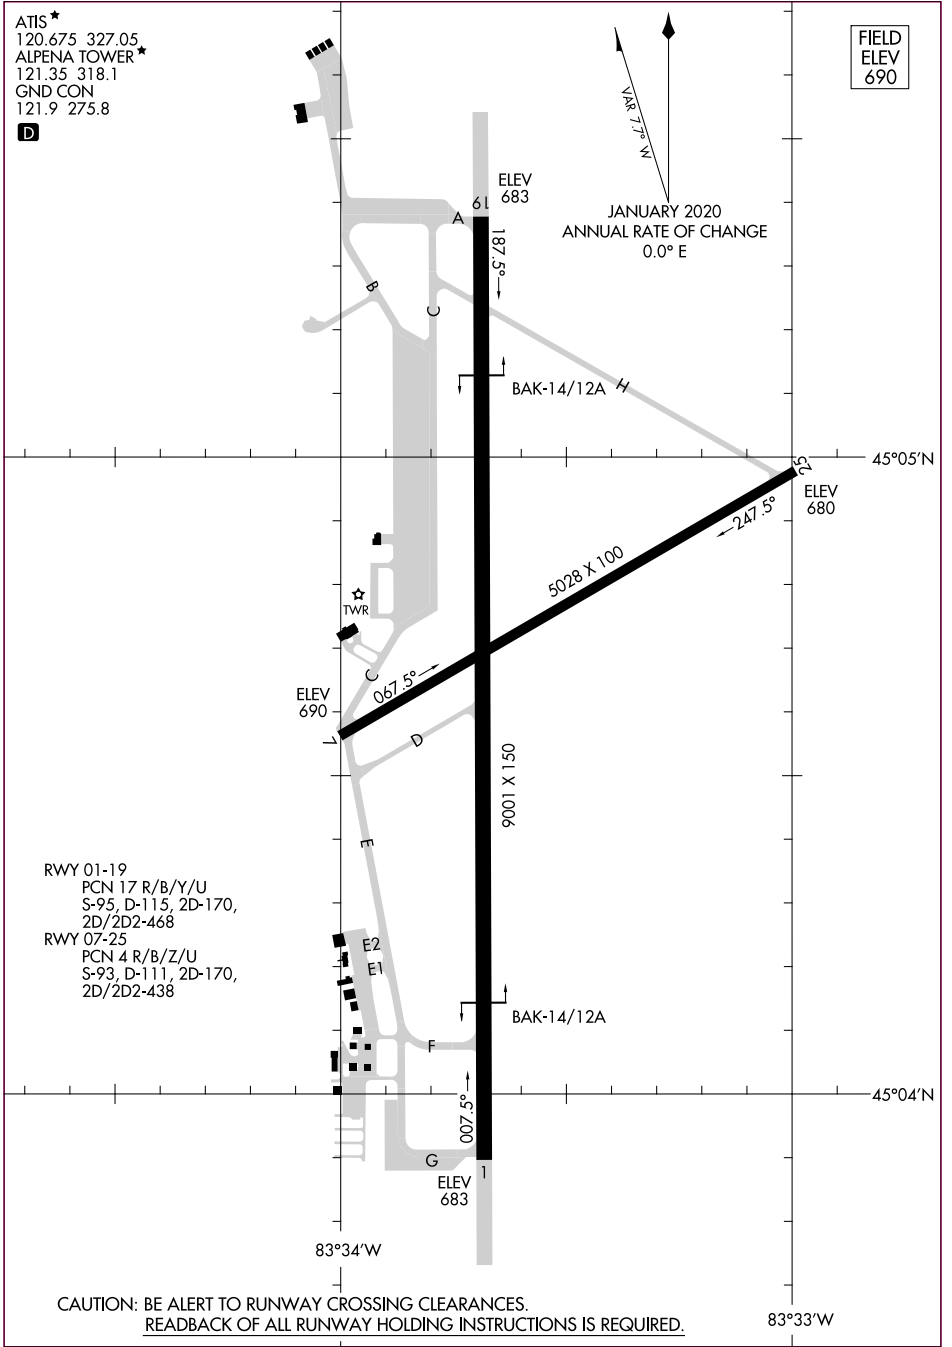

22251

AIRPORT DIAGRAM

AL-718 (FAA)

ALPENA COUNTY RGNL (APN)

ALPENA, MICHIGAN

ATIS*
 120.675 327.05
 ALPENA TOWER*
 121.35 318.1
 GND CON
 121.9 275.8

D

FIELD
 ELEV
 690

VAR 7.5° W
 JANUARY 2020
 ANNUAL RATE OF CHANGE
 0.0° E

EC-1, 28 NOV 2024 to 26 DEC 2024

EC-1, 28 NOV 2024 to 26 DEC 2024

CAUTION: BE ALERT TO RUNWAY CROSSING CLEARANCES.
 READBACK OF ALL RUNWAY HOLDING INSTRUCTIONS IS REQUIRED.

AIRPORT DIAGRAM

22251

ALPENA, MICHIGAN
ALPENA COUNTY RGNL (APN)