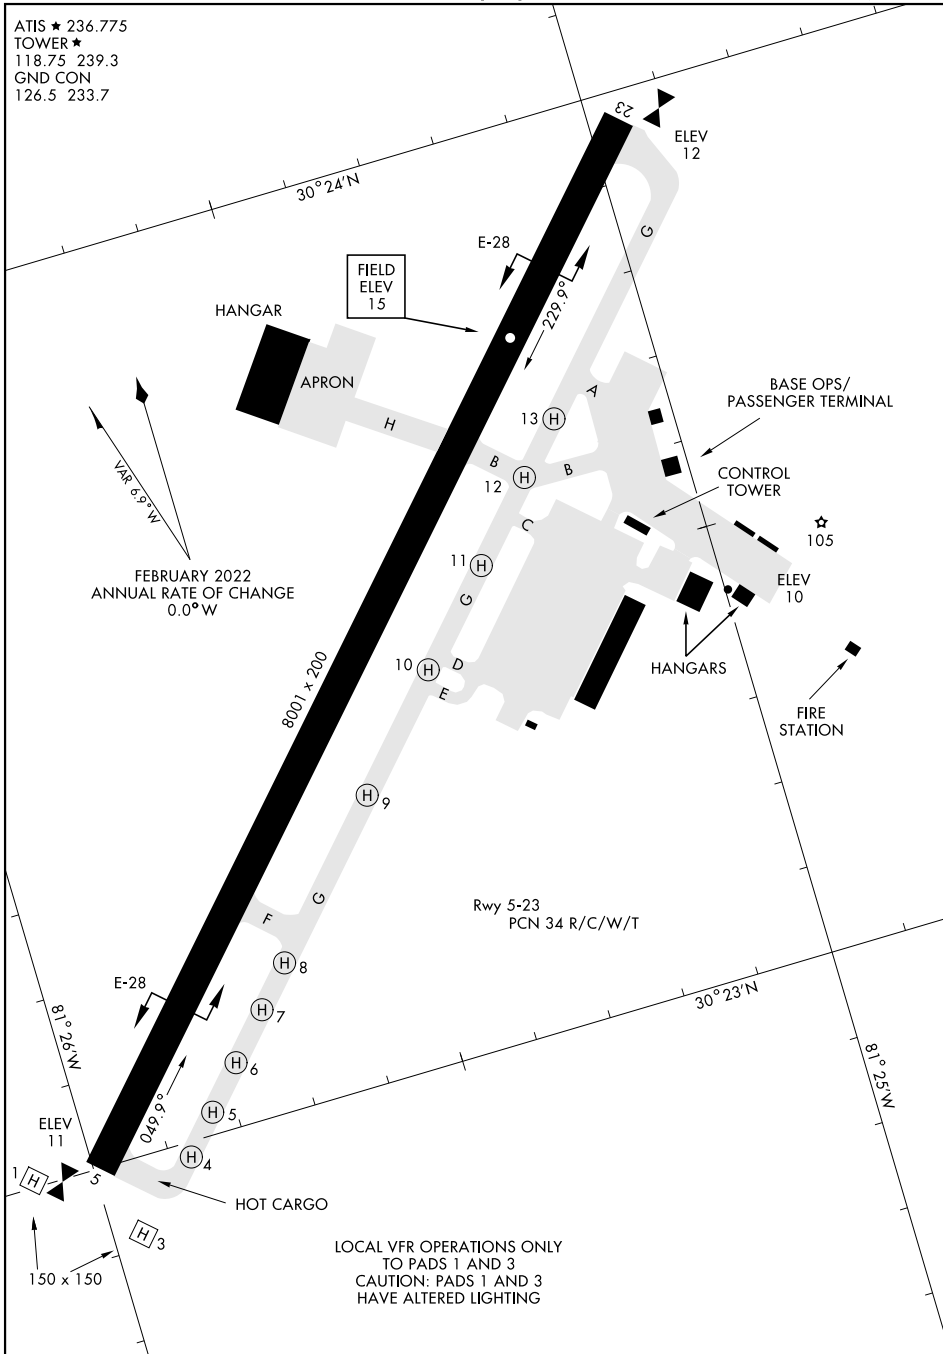

22055

AIRPORT DIAGRAM

MAYPORT NS (ADM DAVID L. MCDONALD FLD) (KNRB)
AL-722 [USN]
MAYPORT, FLORIDA

ATIS ★ 236.775
TOWER ★
118.75 239.3
GND CON
126.5 233.7

SE-3, 28 NOV 2024 to 26 DEC 2024

SE-3, 28 NOV 2024 to 26 DEC 2024