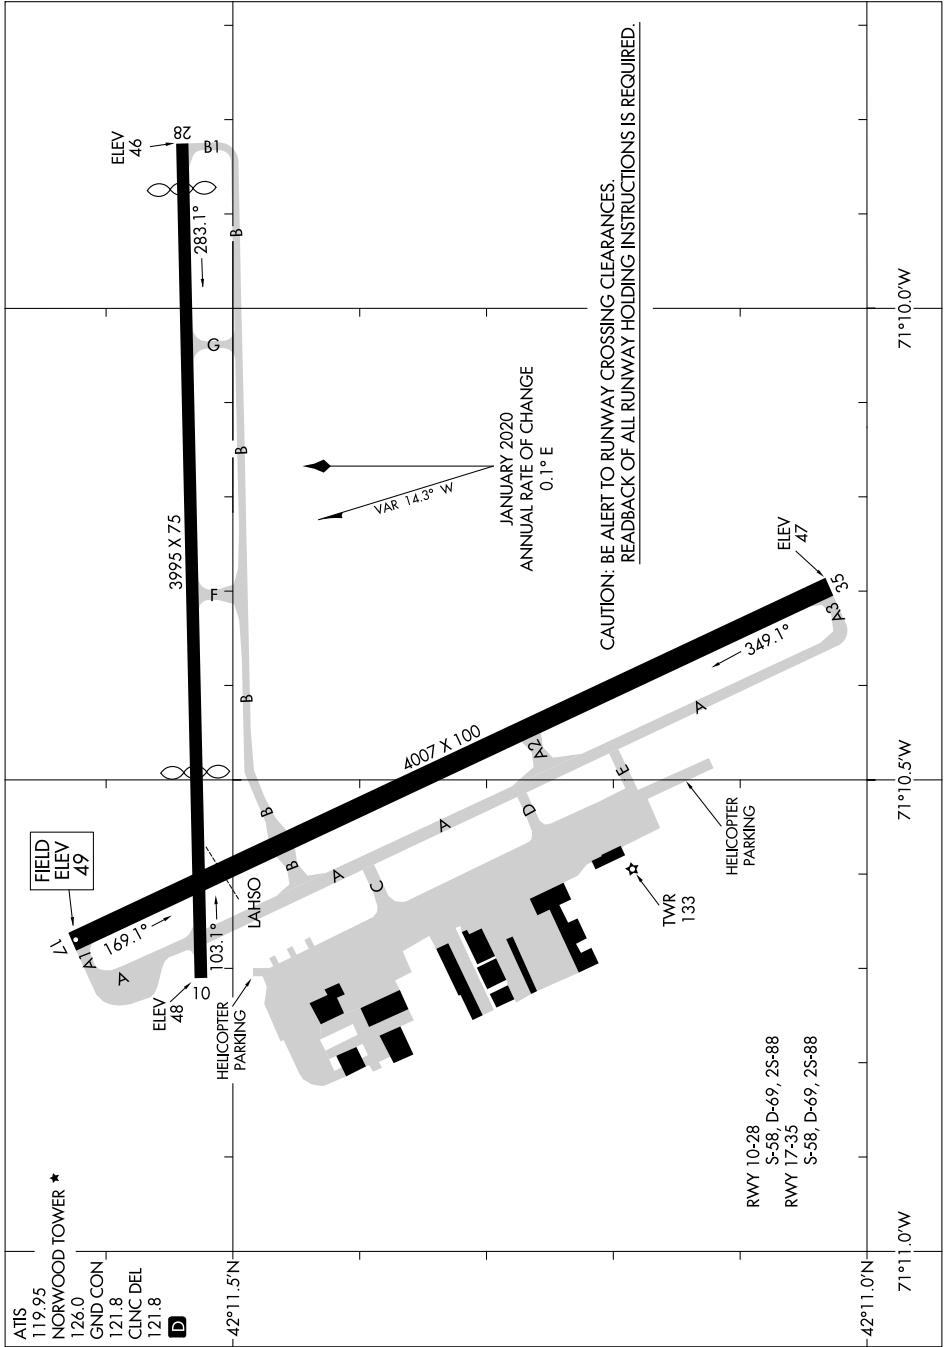

AIRPORT DIAGRAM

AL-725 (FAA)

NORWOOD MEML (OWD)
NORWOOD, MASSACHUSETTS

NE-1, 28 NOV 2024 to 26 DEC 2024

NE-1, 28 NOV 2024 to 26 DEC 2024

AIRPORT DIAGRAM

NORWOOD, MASSACHUSETTS
NORWOOD MEML (OWD)