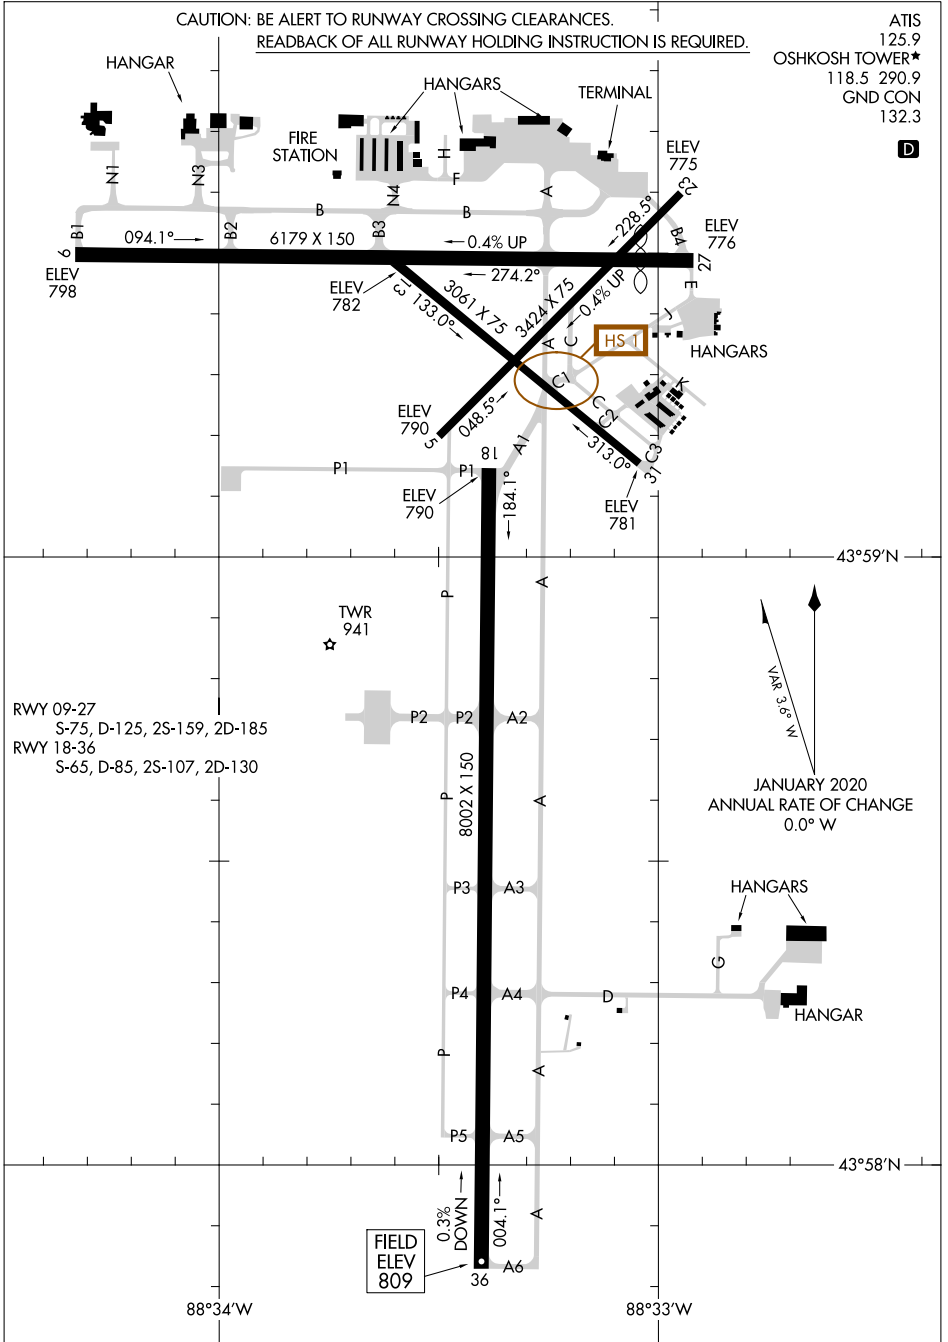

AIRPORT DIAGRAM

WITTMAN RGNL (OSH)
OSHKOSH, WISCONSIN

AL-730 (FAA)

CAUTION: BE ALERT TO RUNWAY CROSSING CLEARANCES.
READBACK OF ALL RUNWAY HOLDING INSTRUCTION IS REQUIRED.

ATIS 125.9
OSHKOSH TOWER* 118.5 290.9
GND CON 132.3

D

EC-3, 28 NOV 2024 to 26 DEC 2024

EC-3, 28 NOV 2024 to 26 DEC 2024