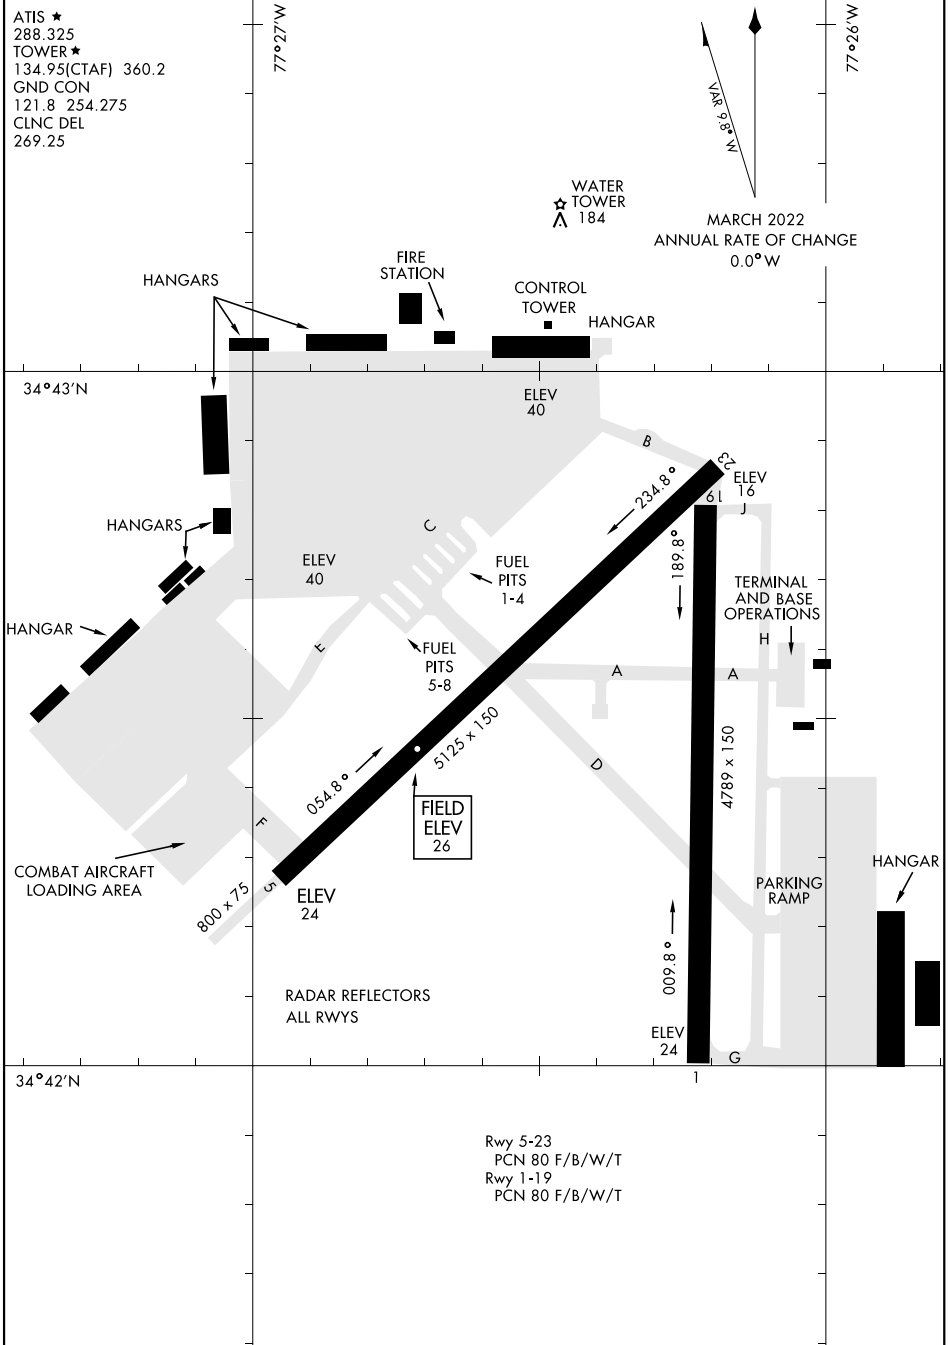

24025

AIRPORT DIAGRAM

NEW RIVER MCAS (MC CUTCHEON FLD) (KNCA)

[USN]

JACKSONVILLE, NORTH CAROLINA

ATIS ★
288.325
TOWER ★
134.95(CTAF) 360.2
GND CON
121.8 254.275
CLNC DEL
269.25

WATER
TOWER
★
184

MARCH 2022
ANNUAL RATE OF CHANGE
0.0°W

SE-2, 28 NOV 2024 to 26 DEC 2024

SE-2, 28 NOV 2024 to 26 DEC 2024

Rwy 5-23
PCN 80 F/B/W/T
Rwy 1-19
PCN 80 F/B/W/T

AIRPORT DIAGRAM

JACKSONVILLE, NORTH CAROLINA

NEW RIVER MCAS (MC CUTCHEON FLD) (KNCA)