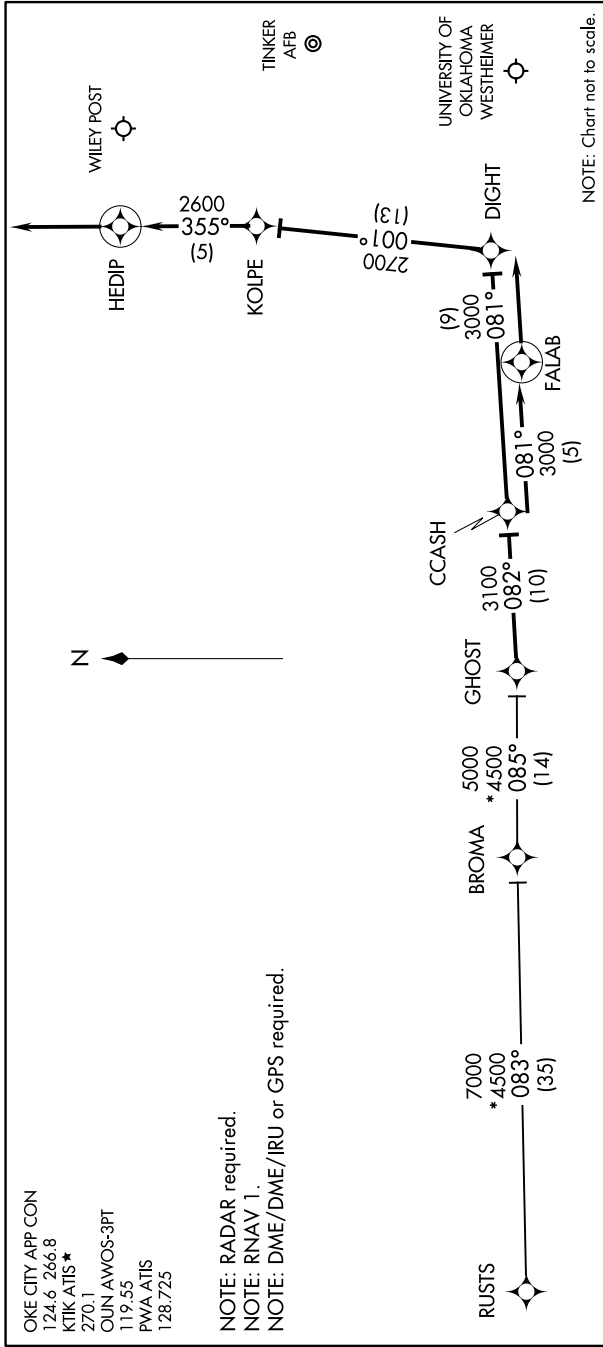

# CCASH ONE ARRIVAL (RNAV)

OKLAHOMA CITY, OKLAHOMA

SC-1, 28 NOV 2024 to 26 DEC 2024

## ARRIVAL ROUTE DESCRIPTION

BROMA TRANSITION (BROMA.CCASH1):  
RUSTS TRANSITION (RUSTS.CCASH1):

From GHOST on track 082° to CCASH.

LANDING OUN/KTIK: From CCASH on track 081° to FALAB, then on track 081°. Expect radar vectors to final approach course.

LANDING PWA RW17L: From CCASH on track 081° to DIGHT, then on track 001° to KOLPE, then on track 355° to HEDIP, then on track 355°. Expect radar vectors to final approach course.

LANDING PWA RW35R: From CCASH on track 081° to FALAB, then on track 081°. Expect radar vectors to final approach course.