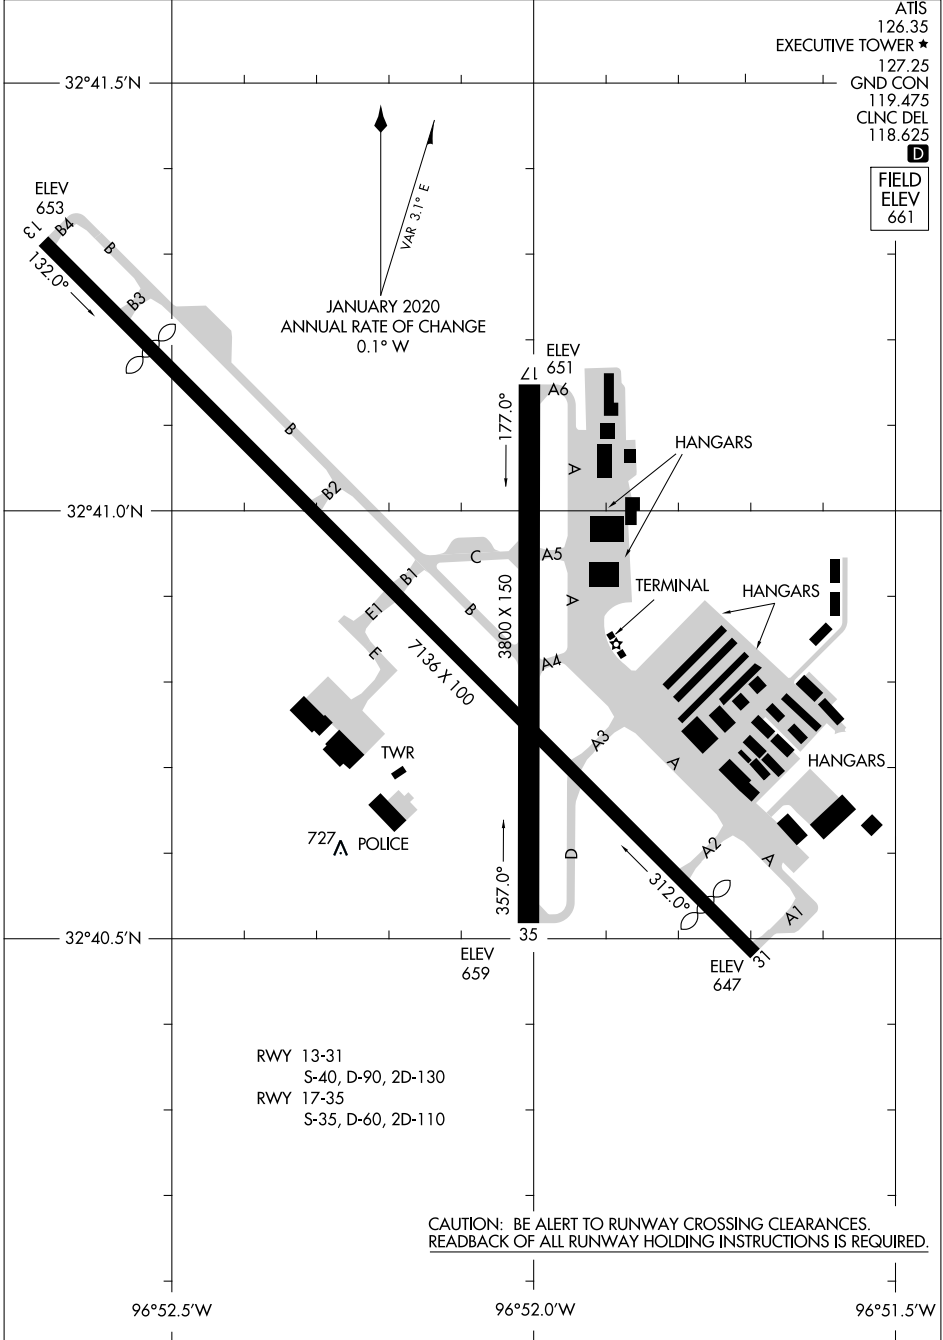

AIRPORT DIAGRAM

AL-742 (FAA)

DALLAS EXEC (R.B.D)
DALLAS, TEXAS

ATIS 126.35
 EXECUTIVE TOWER ★ 127.25
 GND CON 119.475
 CLNC DEL 118.625
 D

FIELD
 ELEV
 661

SC-2, 28 NOV 2024 to 26 DEC 2024

SC-2, 28 NOV 2024 to 26 DEC 2024

AIRPORT DIAGRAM

DALLAS, TEXAS
DALLAS EXEC (R.B.D)