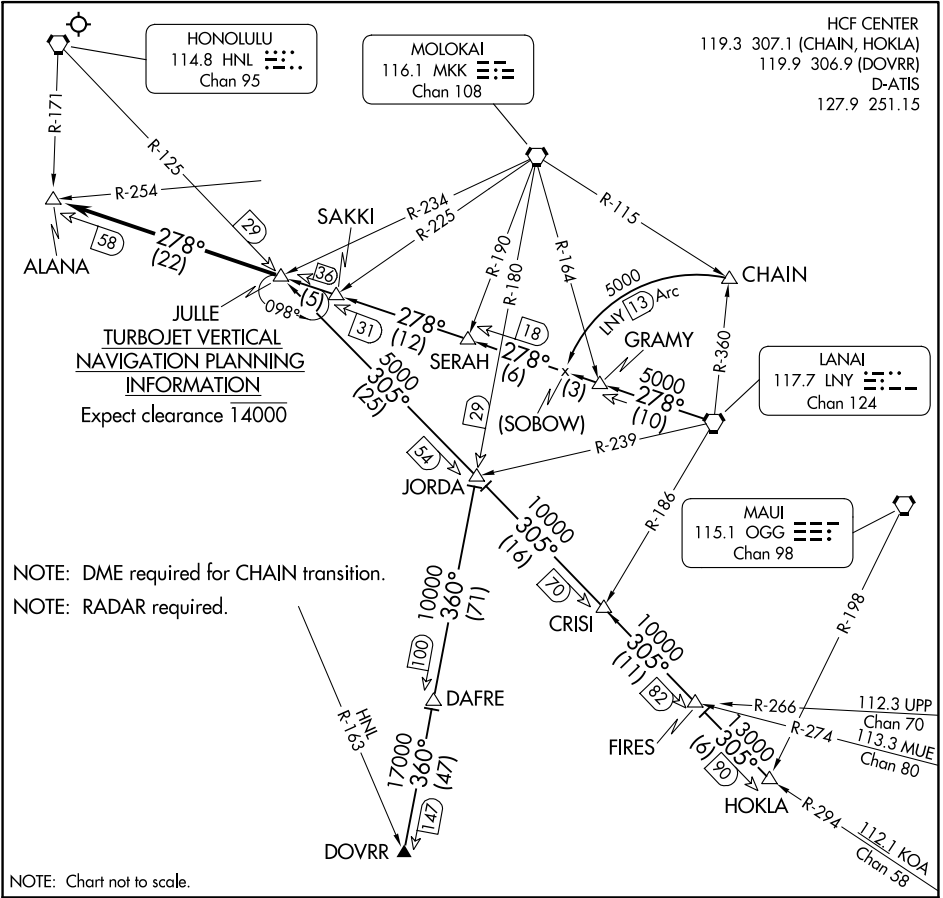

(JULLE.JULLE5) 23334

JULLE FIVE ARRIVAL

AL-754 (FAA)

DANIEL K INOUYE INTL (HNL) (PHNL)
HONOLULU, HAWAII

PAC, 31 OCT 2024 to 26 DEC 2024

PAC, 31 OCT 2024 to 26 DEC 2024

NOTE: Chart not to scale.

ARRIVAL ROUTE DESCRIPTION

- CHAIN TRANSITION (CHAIN.JULLE5):** From over CHAIN INT on LNY 13 DME CCW arc to SOBOW then via LNY R-278 to JULLE INT. Thence. . .
- DOVRR TRANSITION (DOVRR.JULLE5):** From over DOVRR INT via MKK R-180 to JORDA INT then via HNL R-125 to JULLE INT. Thence. . .
- HOKLA TRANSITION (HOKLA.JULLE5):** From over HOKLA INT via HNL R-125 and KOA R-294 on HNL R-125 to JULLE INT. Thence. . .
- LANAI TRANSITION (LNY.JULLE5):** From over LNY VORTAC via LNY R-278 to JULLE INT. Thence. . .
- . . . From over JULLE INT on LNY R-278 to ALANA INT. Expect vectors to final approach course.
- LOST COMMUNICATIONS:** At ALANA INT proceed with the VOR or TACAN RWY 4R approach.

JULLE FIVE ARRIVAL

(JULLE.JULLE5) 25AUG11

HONOLULU, HAWAII
DANIEL K INOUYE INTL (HNL) (PHNL)