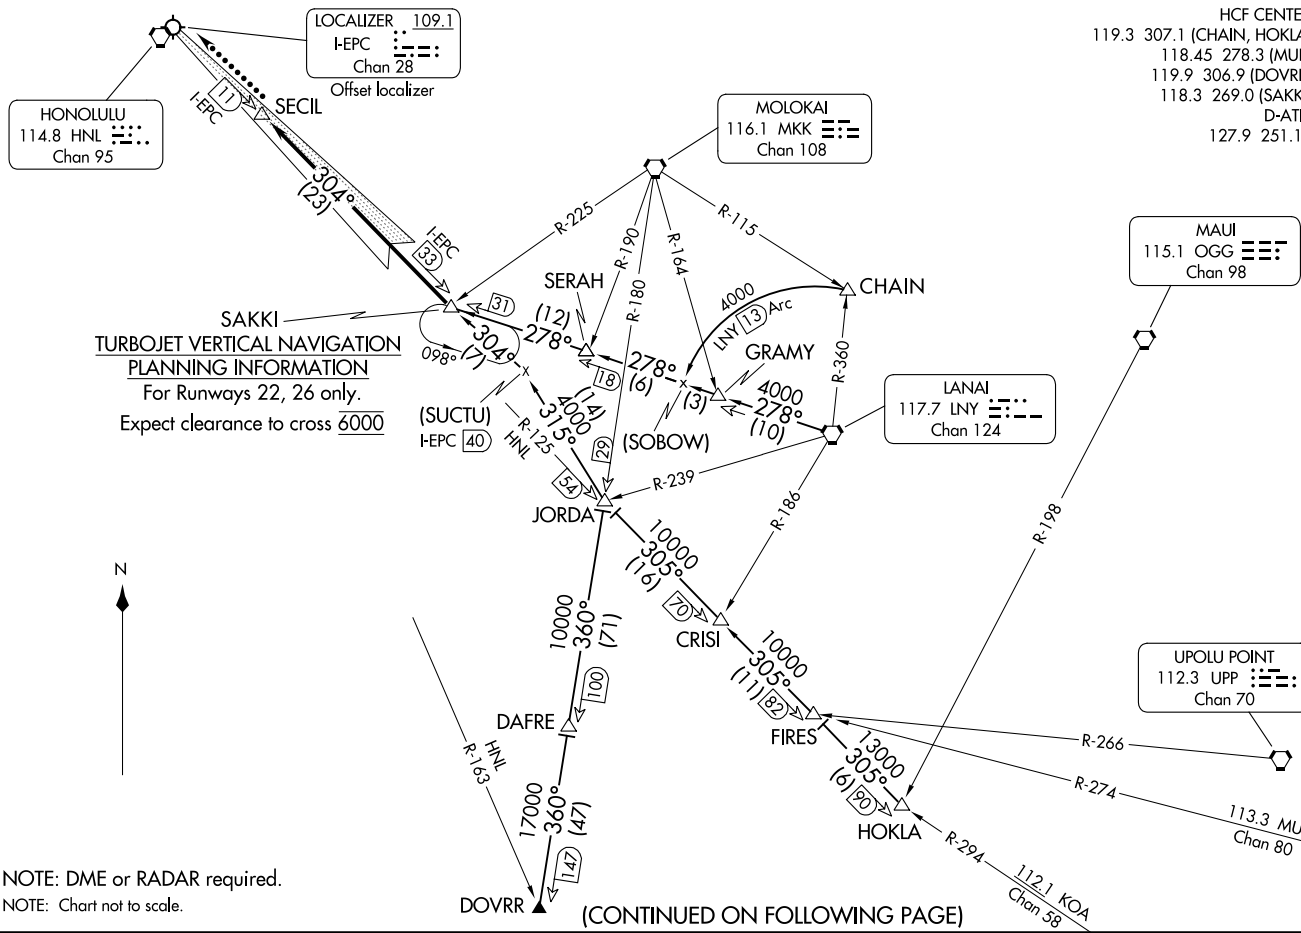

SAKKI FIVE ARRIVAL
(SAKKI, SAKKI5) 25AUG11

SAKKI FIVE ARRIVAL 23334

AL754 (FAA)

DANIEL K INOUYE INTL (HNL) (PHNL)
HONOLULU, HAWAII

HCF CENTER
119.3 307.1 (CHAIN, HOKLA)
118.45 278.3 (MUE)
119.9 306.9 (DOVRR)
118.3 269.0 (SAKKI)
D-ATIS
127.9 251.15

(CONTINUED ON FOLLOWING PAGE)

HONOLULU, HAWAII
DANIEL K INOUYE INTL (HNL) (PHNL)

ARRIVAL ROUTE DESCRIPTION

CHAIN TRANSITION (CHAIN.SAKKI5): From over CHAIN INT on LNY 13 DME CCW arc to SOBOW and LNY R-278 to SAKKI INT. Thence. . . .

DOVRR TRANSITION (DOVRR.SAKKI5): From over DOVRR on MKK R-180 to JORDA, turn left heading 315° to join I-EPC LDA course at SUCTU 40 DME then to SAKKI INT. Thence. . . .

HOKLA TRANSITION (HOKLA.SAKKI5): From over HOKLA on HNL R-125 to JORDA, turn right heading 315° to join I-EPC LDA course at SUCTU 40 DME then to SAKKI INT. Thence. . . .

LANAI TRANSITION (LNY.SAKKI5): From over LNY VORTAC on LNY R-278 to SAKKI INT. Thence. . . .

. . . .For runways 22, 26 only: From over SAKKI INT on the LDA/DME RWY 26L course to SECIL 11 DME.

LOST COMMUNICATIONS: At SECIL INT/WP proceed with the LDA/DME RWY 26L approach.