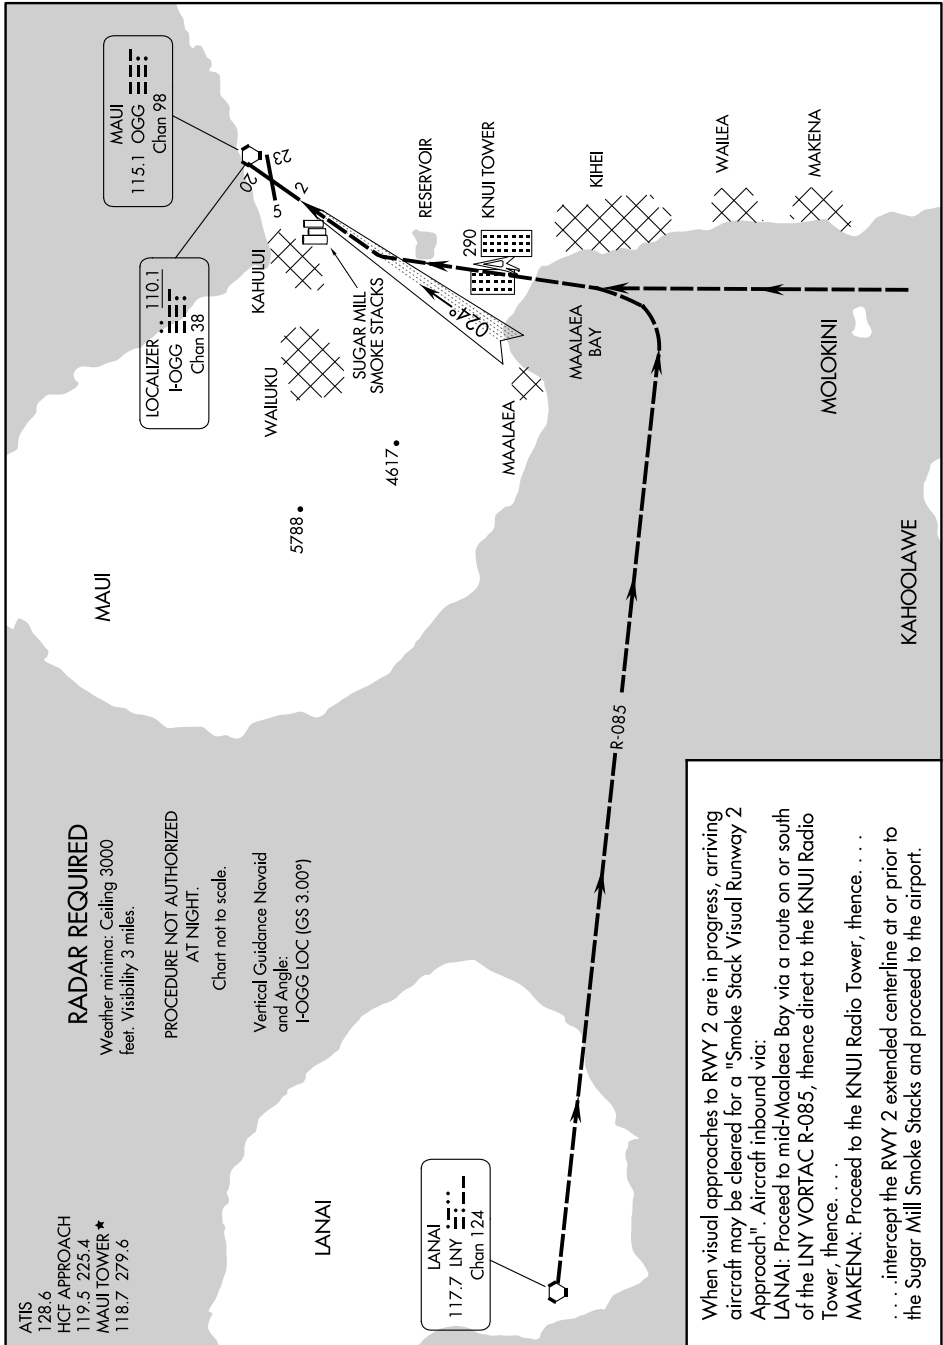

SMOKE STACK VISUAL RWY 2

PAC, 31 OCT 2024 to 26 DEC 2024

PAC, 31 OCT 2024 to 26 DEC 2024

SMOKE STACK VISUAL RWY 2

20° 54'N-156° 26'W

KAHULUI, HAWAII
KAHULUI (OGG)(PHOG)