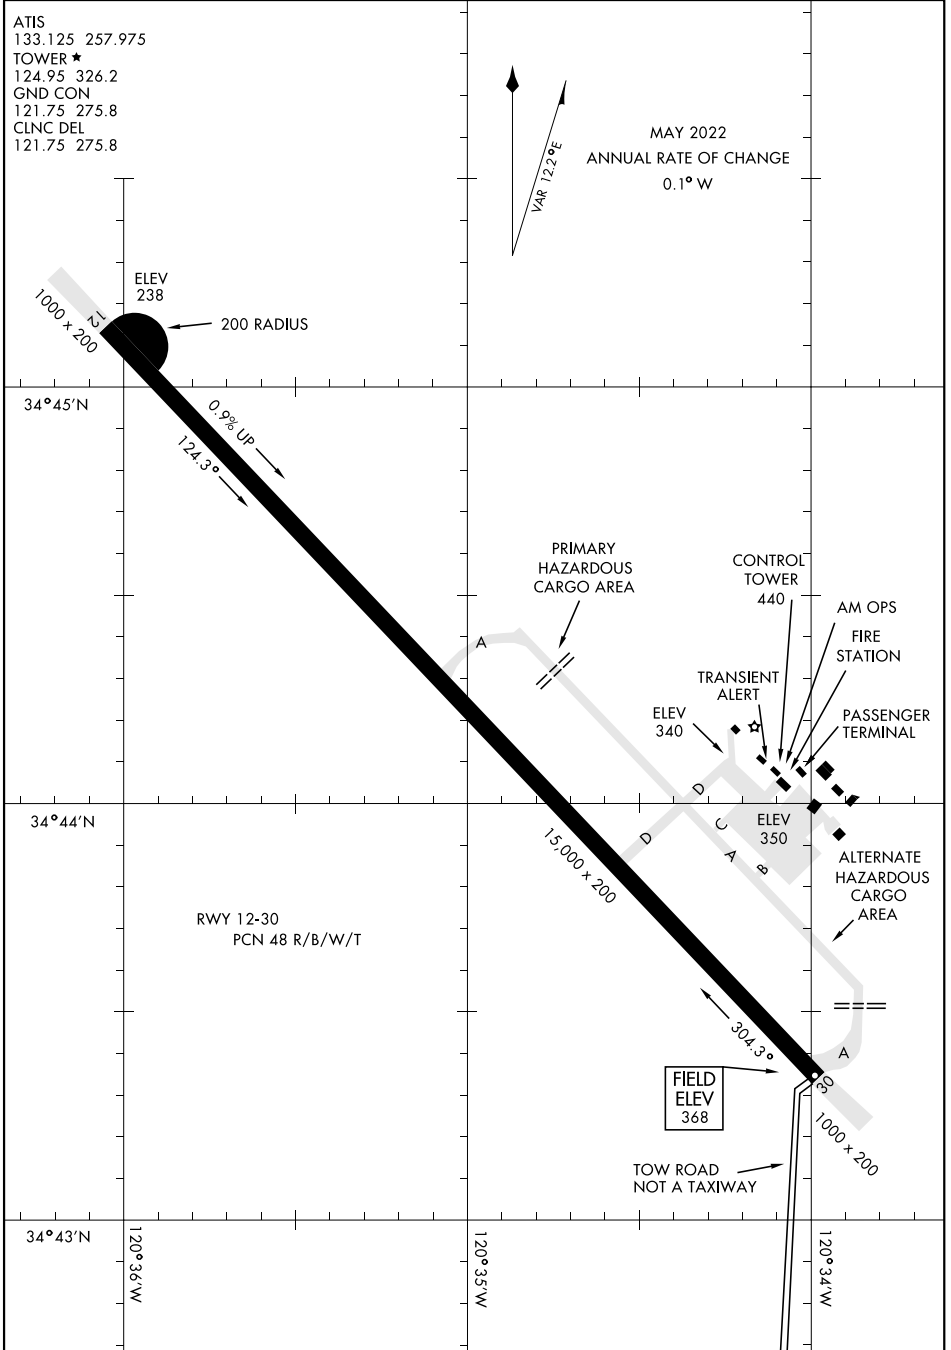

AIRPORT DIAGRAM

AL-770 [USSF]

VANDENBERG SFB (KVBG)

LOMPOC, CALIFORNIA

ATIS
 133.125 257.975
 TOWER ★
 124.95 326.2
 GND CON
 121.75 275.8
 CLNC DEL
 121.75 275.8

MAY 2022
 ANNUAL RATE OF CHANGE
 0.1° W

SW-3, 28 NOV 2024 to 26 DEC 2024

SW-3, 28 NOV 2024 to 26 DEC 2024

AIRPORT DIAGRAM

LOMPOC, CALIFORNIA

VANDENBERG SFB (KVBG)