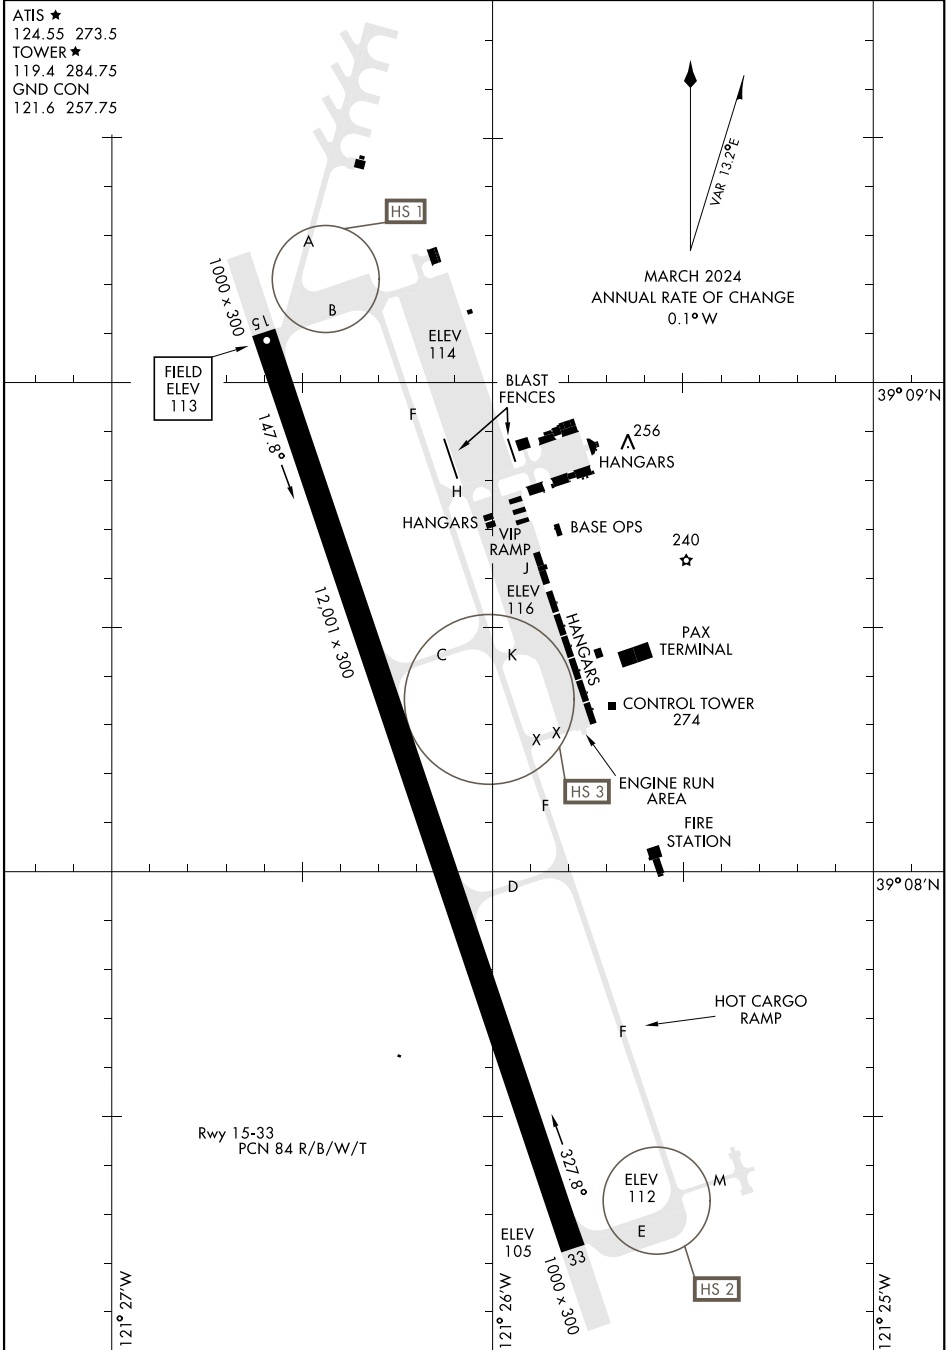

AIRPORT DIAGRAM

[USAF]

BEALE AFB (KBAB)
MARYSVILLE, CALIFORNIA

ATIS ★
 124.55 273.5
 TOWER ★
 119.4 284.75
 GND CON
 121.6 257.75

 VAR 13.2°E
 MARCH 2024
 ANNUAL RATE OF CHANGE
 0.1°W

SW-2, 28 NOV 2024 to 26 DEC 2024

SW-2, 28 NOV 2024 to 26 DEC 2024

AIRPORT DIAGRAM

BEALE AFB (KBAB)
MARYSVILLE, CALIFORNIA