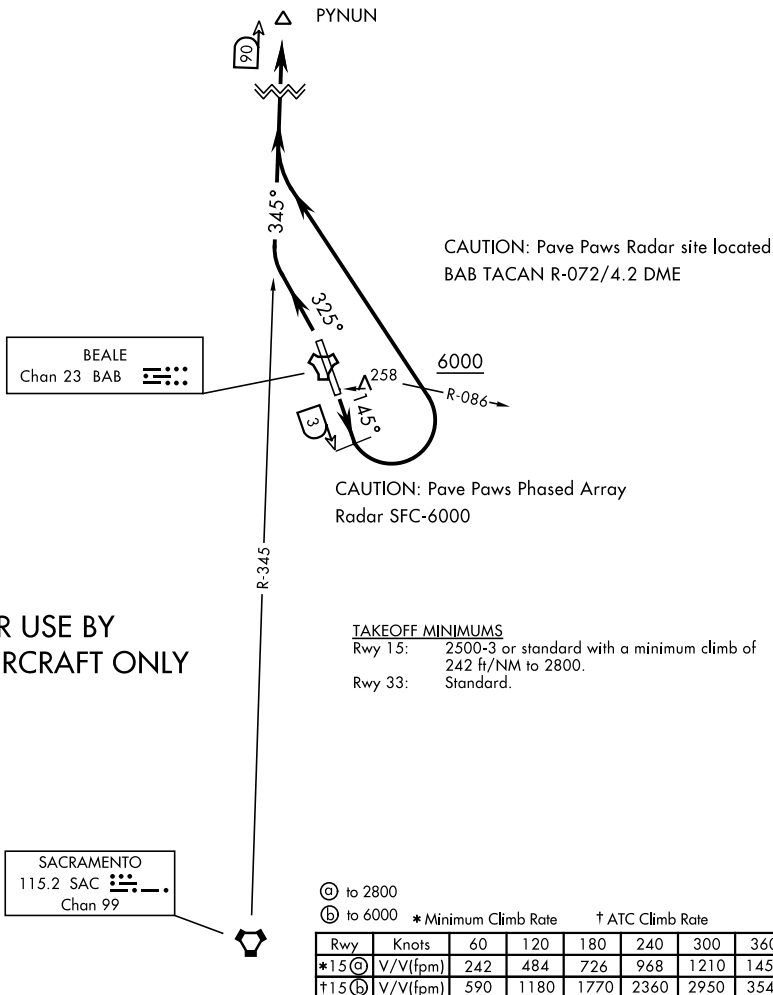

# PYNUN-SEVEN DEPARTURE (PYNUN7 • PYNUN)

[USAF]

6768

ATIS ★  
124.55 273.5  
GND CON  
121.6 257.75  
BEALE TOWER ★  
119.4 284.75  
NORCAL DEP CON  
125.4 259.1

SW-2, 28 NOV 2024 to 26 DEC 2024

SW-2, 28 NOV 2024 to 26 DEC 2024

## DEPARTURE ROUTE DESCRIPTION

**TAKEOFF RWY 15:** Fly heading 145° until BAB TACAN 3 DME, turn left heading 300° to intercept SAC VORTAC R-345 to PYNUN. Cross BAB R-086 at or above 6000. Then via assigned route.

**TAKEOFF RWY 33:** Fly heading 325° intercept SAC VORTAC R-345 to PYNUN. Then via assigned route.