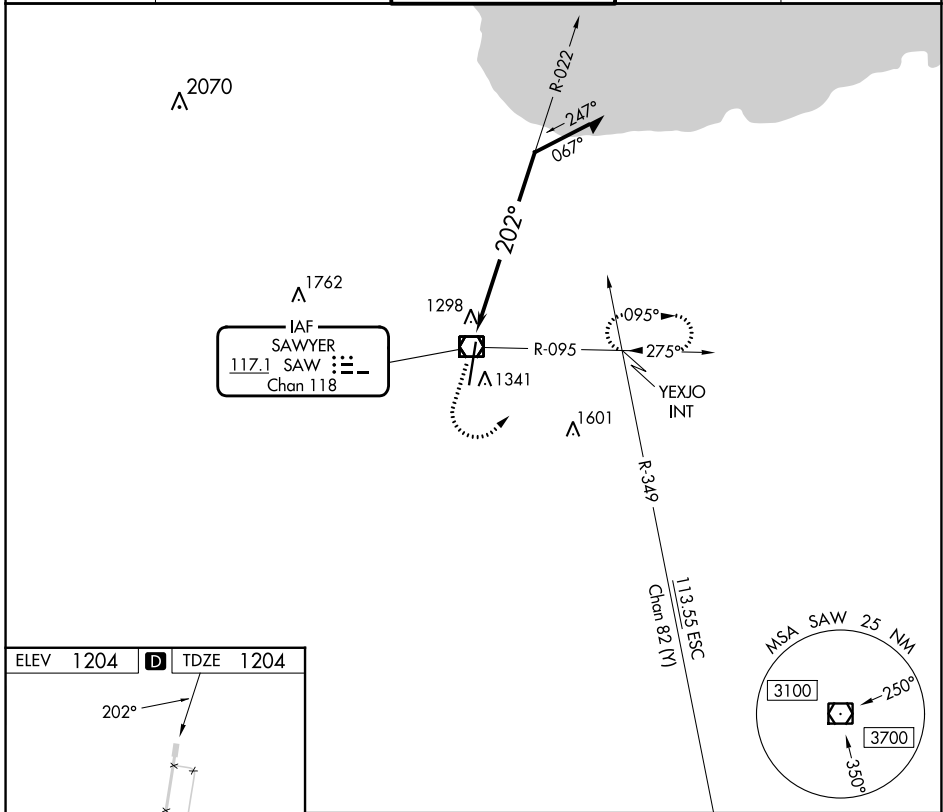

VOR/DME SAW 117.1 Chan 118	APP CRS 202°	Rwy Idg TDZE Apt Elev	9072 1204 1204
---	------------------------	-----------------------------	---

VOR RWY 19
MARQUETTE/SAWYER RGNL (SAW)

<p>▽</p>		<p>MISSED APPROACH: Climb to 1800 then climbing left turn to 3000 on heading 050° and SAW VOR/DME R-095 to YEXJO Int and hold.</p>	
AWOS-3PT 118.375	MINNEAPOLIS CENTER 119.1 290.2	SAWYER TOWER ★ 119.975 (CTAF) 1	GND CON 121.65
		UNICOM 122.7	

CATEGORY	A	B	C	D
S-19	1780-1	576 (600-1)	1780-1 ⁵ / ₈	576 (600-1 ⁵ / ₈)
C CIRCLING	1780-1	576 (600-1)	1820-1 ³ / ₄ 616 (700-1 ³ / ₄)	1820-2 616 (700-2)