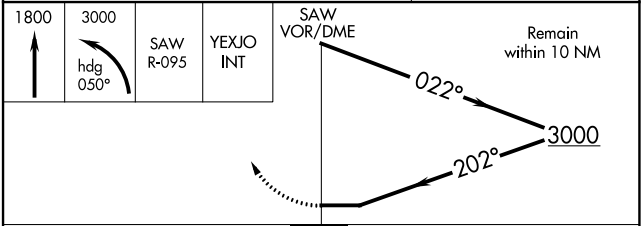

VOR/DME SAW 117.1 Chan 118	APP CRS 202°	Rwy Idg TDZE Apt Elev	9072 1204 1204
---	------------------------	-----------------------------	---

VOR RWY 19
MARQUETTE/SAWYER RGNL (SAW)

<p>▽</p>		<p>MISSED APPROACH: Climb to 1800 then climbing left turn to 3000 on heading 050° and SAW VOR/DME R-095 to YEXJO Int and hold.</p>	
AWOS-3PT 118.375	MINNEAPOLIS CENTER 119.1 290.2	SAWYER TOWER ★ 119.975 (CTAF) 1	GND CON 121.65
		UNICOM 122.7	

CATEGORY	A	B	C	D
S-19	1780-1	576 (600-1)	1780-1 ⁵ / ₈	576 (600-1 ⁵ / ₈)
C CIRCLING	1780-1	576 (600-1)	1820-1 ³ / ₄ 616 (700-1 ³ / ₄)	1820-2 616 (700-2)