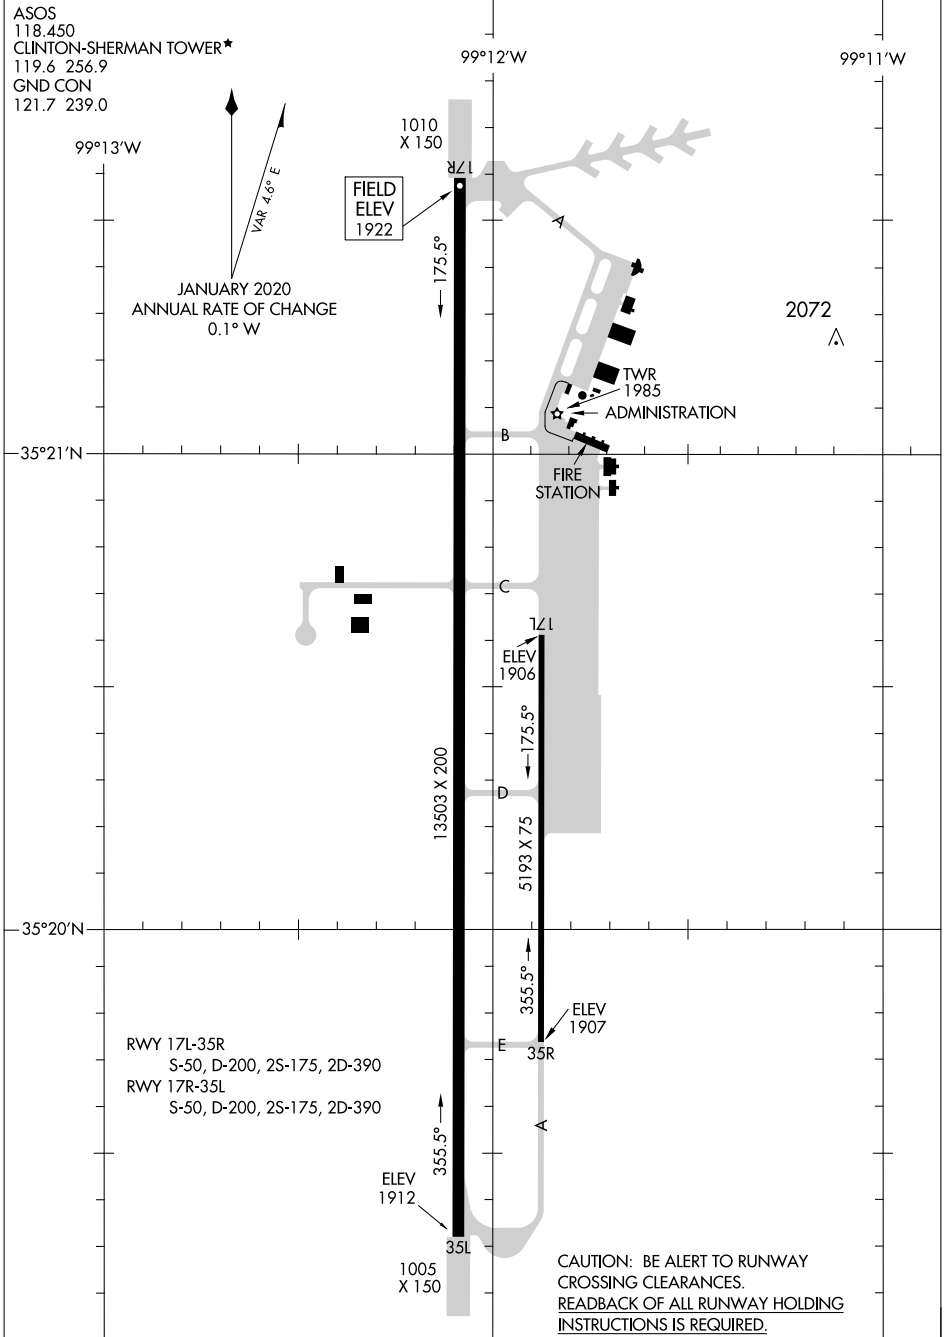

22027

# AIRPORT DIAGRAM

CLINTON/SHERMAN (CSM)  
BURNS FLAT, OKLAHOMA

AL-778 (FAA)

SC-1, 28 NOV 2024 to 26 DEC 2024

SC-1, 28 NOV 2024 to 26 DEC 2024

# AIRPORT DIAGRAM

22027

BURNS FLAT, OKLAHOMA  
CLINTON/SHERMAN (CSM)