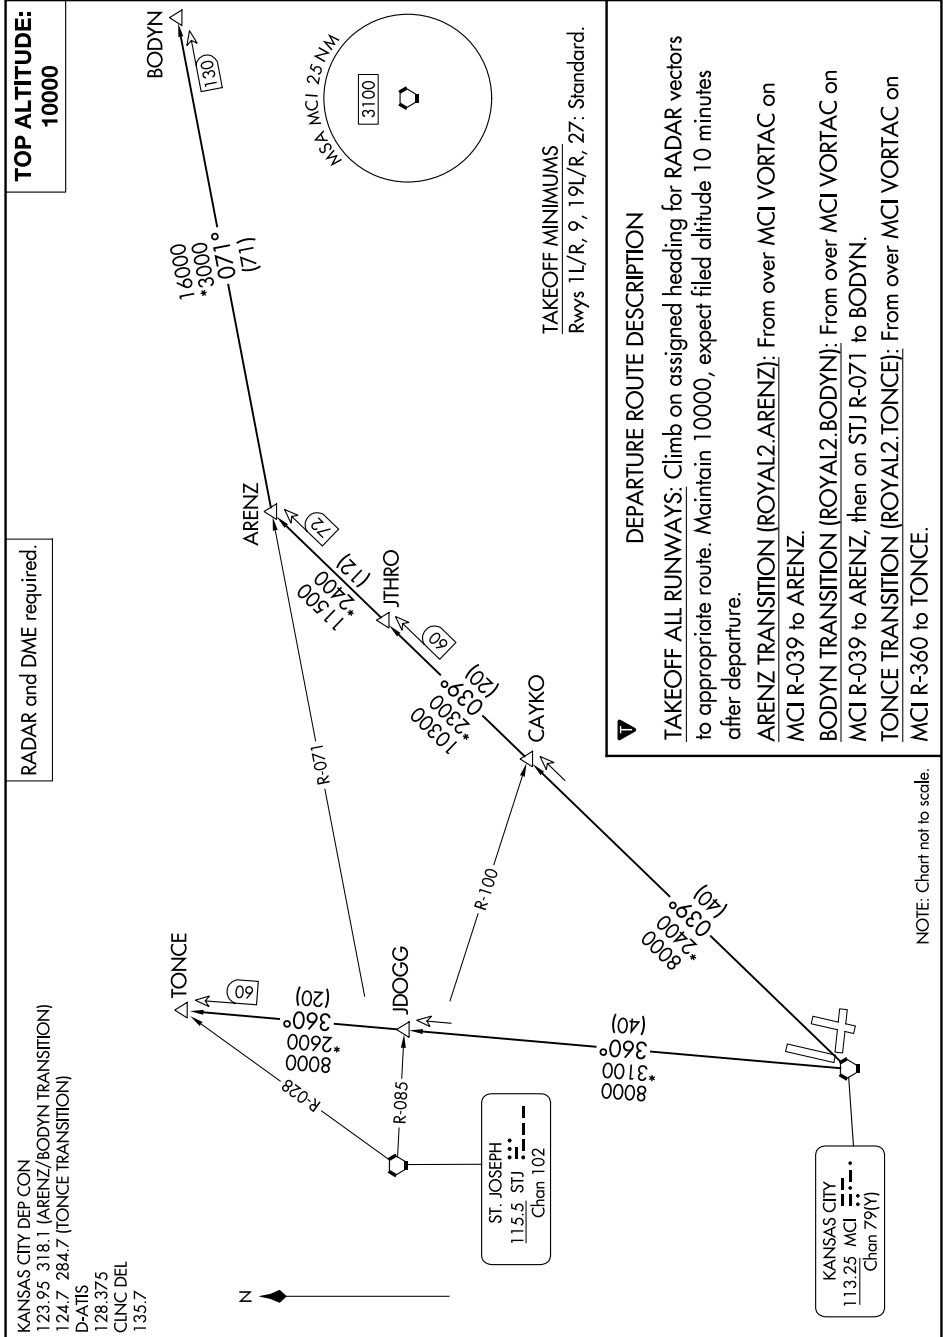

ROYAL TWO DEPARTURE

AL-780 (FAA)

KANSAS CITY INTL (MCI)
KANSAS CITY, MISSOURI

NC-3, 28 NOV 2024 to 26 DEC 2024

ROYAL TWO DEPARTURE

NC-3, 28 NOV 2024 to 26 DEC 2024