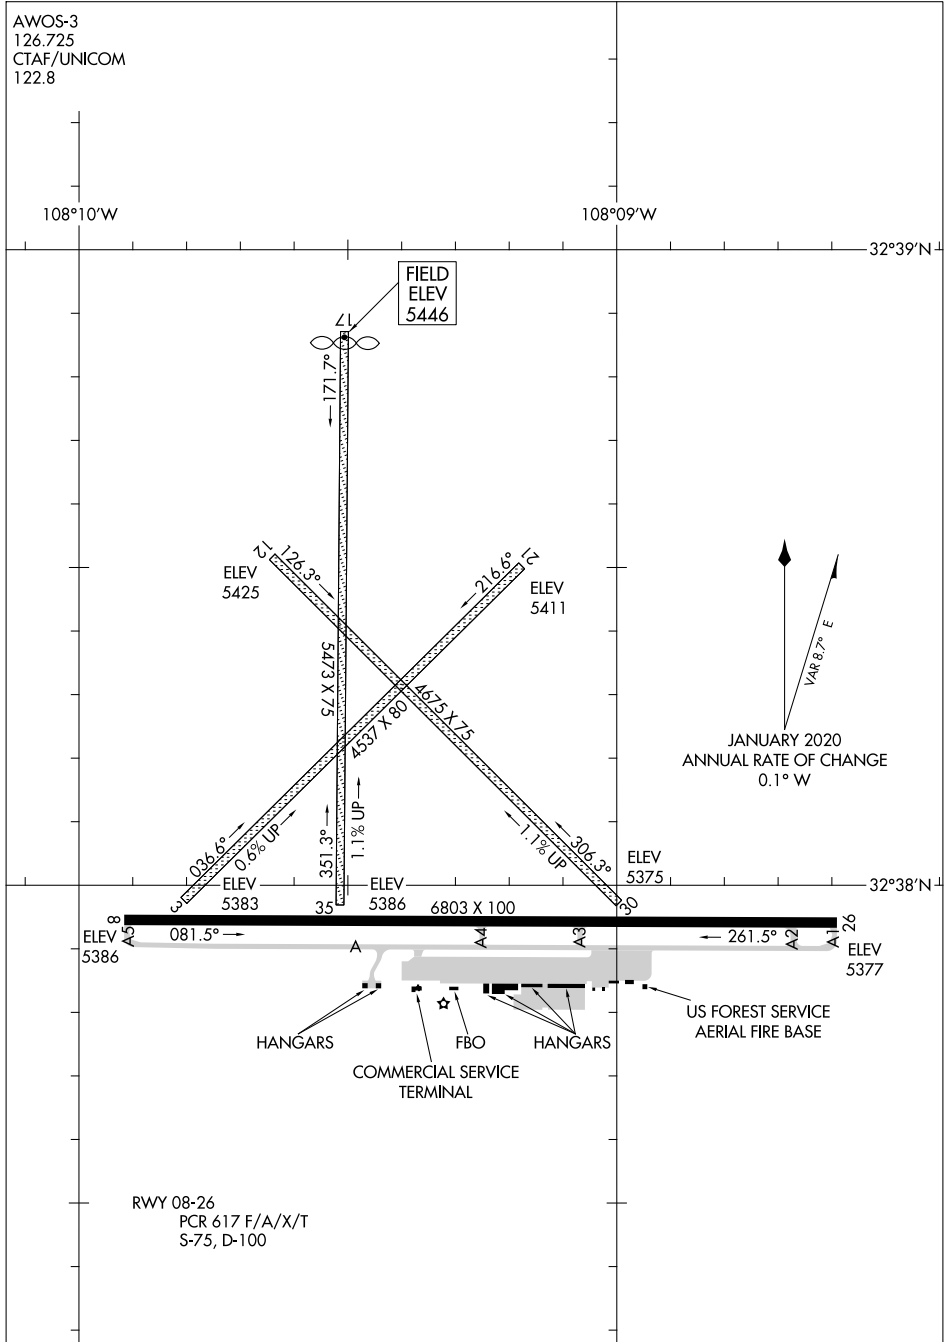

23054

AIRPORT DIAGRAM

AL-793 (FAA)

GRANT COUNTY (SVC)
SILVER CITY, NEW MEXICO

AWOS-3
126.725
CTAF/UNICOM
122.8

108°10'W

108°09'W

32°39'N

32°38'N

SW-1, 28 NOV 2024 to 26 DEC 2024

SW-1, 28 NOV 2024 to 26 DEC 2024

AIRPORT DIAGRAM

23054

SILVER CITY, NEW MEXICO
GRANT COUNTY (SVC)

RWY 08-26
PCR 617 F/A/X/T
S-75, D-100