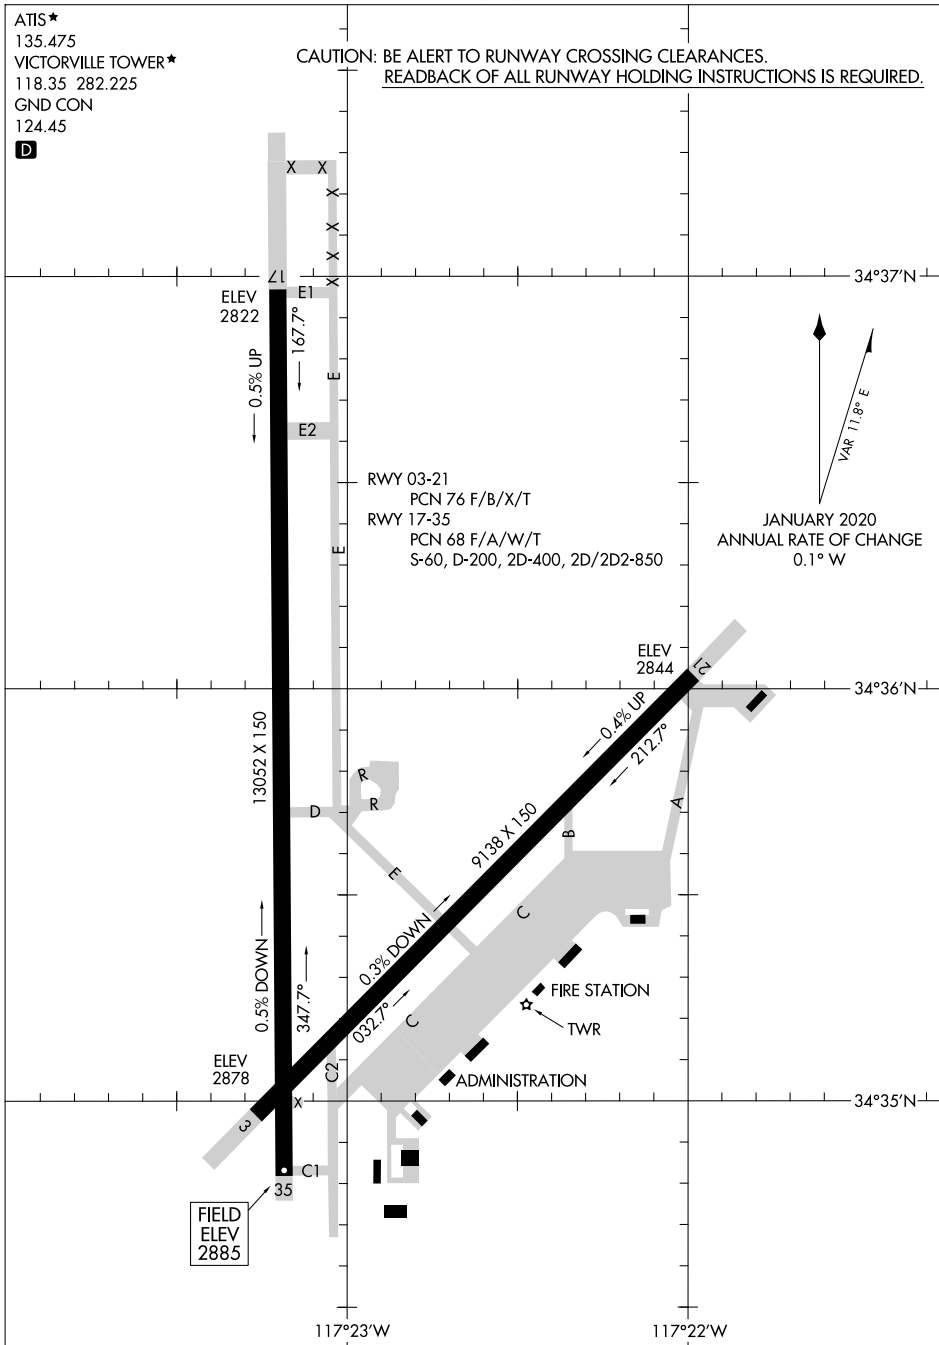

24137

# AIRPORT DIAGRAM

SOUTHERN CALIFORNIA LOGISTICS (VCTV)  
VICTORVILLE, CALIFORNIA

AL-794 (FAA)

ATIS★  
135.475  
VICTORVILLE TOWER★  
118.35 282.225  
GND CON  
124.45

CAUTION: BE ALERT TO RUNWAY CROSSING CLEARANCES.  
READBACK OF ALL RUNWAY HOLDING INSTRUCTIONS IS REQUIRED.

SW-3, 28 NOV 2024 to 26 DEC 2024

SW-3, 28 NOV 2024 to 26 DEC 2024

# AIRPORT DIAGRAM

24137

VICTORVILLE, CALIFORNIA  
SOUTHERN CALIFORNIA LOGISTICS (VCTV)