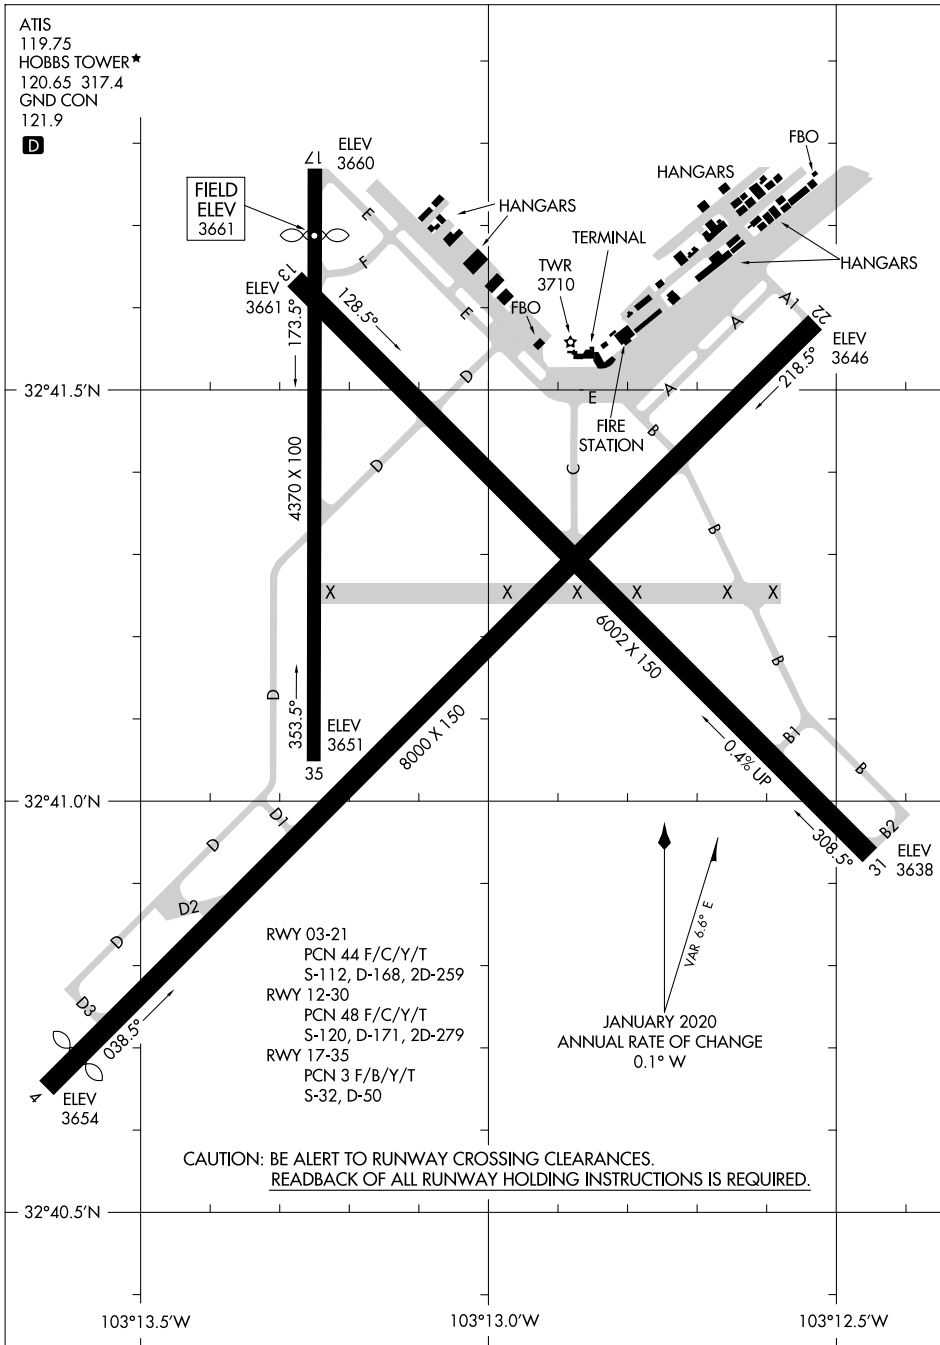

24305

# AIRPORT DIAGRAM

AL-851 (FAA)

LEA COUNTY RGNL (HOB)  
HOBBES, NEW MEXICO

ATIS  
119.75  
HOBBES TOWER\*  
120.65 317.4  
GND CON  
121.9

SW-1, 28 NOV 2024 to 26 DEC 2024

SW-1, 28 NOV 2024 to 26 DEC 2024

# AIRPORT DIAGRAM

24305

HOBBES, NEW MEXICO  
LEA COUNTY RGNL (HOB)