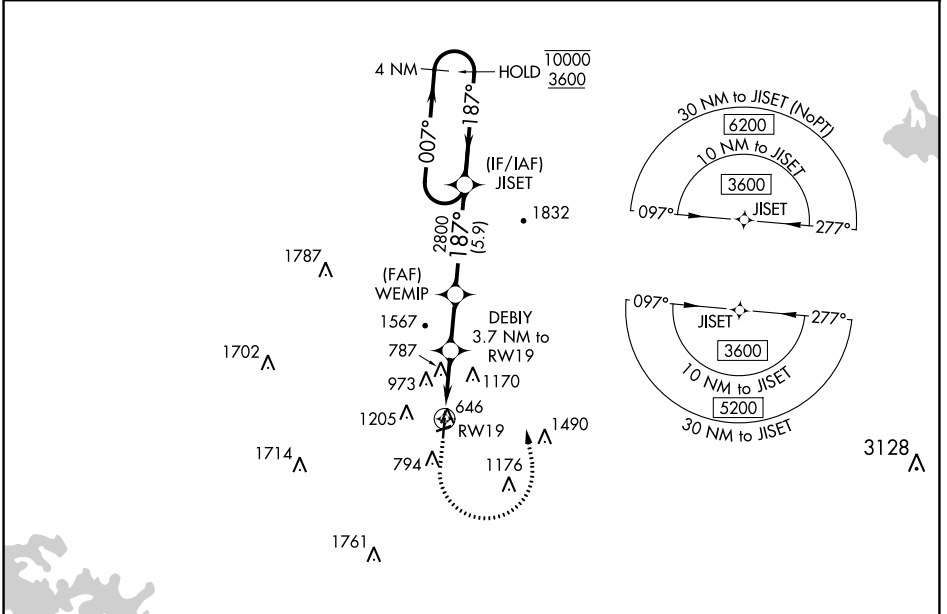

WAAS CH 48811 W19A	APP CRS 187°	Rwy Idg TDZE Apt Elev	6006 635 644
--	------------------------	-----------------------------	---

RNAV (GPS) RWY 19

RICHARD B RUSSELL RGNL - J H TOWERS FLD (RMG)

RNP APCH - GPS.	MISSED APPROACH: Climb to 2000 then climbing left turn to 3600 direct JISET and hold.
<p>⚠ Rwy 19 helicopter visibility reduction below 3/4 SM NA. For uncompensated Baro-VNAV systems, LNAV/VNAV NA below -7°C or above 54°C. Circling NA west of Rwy 1-19 at night. Circling NA northwest of Rwys 7 and 19.</p>	

ASOS 119.925	ATLANTA CENTER 124.5 270.325	GCO 121.725	UNICOM 122.725 (CTAF)
------------------------	--	-----------------------	---------------------------------

ELEV 644	D	TDZE 635
----------	----------	----------

CATEGORY	A	B	C	D
LPV DA		995-1	360 (400-1)	
LNAV/VNAV DA		1003-1	368 (400-1)	
LNAV MDA	1040-1	405 (400-1)	1040-1½	405 (400-1½)
C CIRCLING	1140-1 496 (500-1)	1200-1 556 (600-1)	1480-2½ 836 (900-2½)	1840-3 1196 (1200-3)

SE-4, 28 NOV 2024 to 26 DEC 2024

SE-4, 28 NOV 2024 to 26 DEC 2024