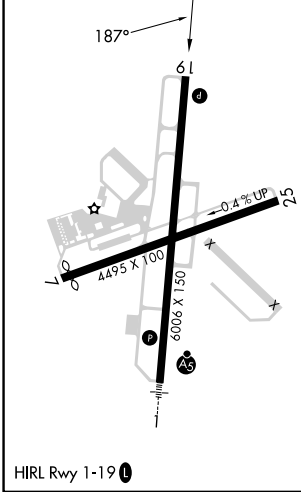

WAAS CH 48811 W19A	APP CRS 187°	Rwy Idg TDZE Apt Elev	6006 635 644
--	------------------------	-----------------------------	---

RNAV (GPS) RWY 19

RICHARD B RUSSELL RGNL - J H TOWERS FLD (RMG)

RNP APCH - GPS.	MISSED APPROACH: Climb to 2000 then climbing left turn to 3600 direct JISET and hold.
<p>⚠ Rwy 19 helicopter visibility reduction below 3/4 SM NA. For uncompensated Baro-VNAV systems, LNAV/VNAV NA below -7°C or above 54°C. Circling NA west of Rwy 1-19 at night. Circling NA northwest of Rwys 7 and 19.</p>	

ASOS 119.925	ATLANTA CENTER 124.5 270.325	GCO 121.725	UNICOM 122.725 (CTAF)
------------------------	--	-----------------------	---------------------------------

ELEV 644	D	TDZE 635
----------	----------	----------

CATEGORY	A	B	C	D
LPV DA		995-1	360 (400-1)	
LNAV/VNAV DA		1003-1	368 (400-1)	
LNAV MDA	1040-1	405 (400-1)	1040-1½	405 (400-1½)
C CIRCLING	1140-1 496 (500-1)	1200-1 556 (600-1)	1480-2½ 836 (900-2½)	1840-3 1196 (1200-3)