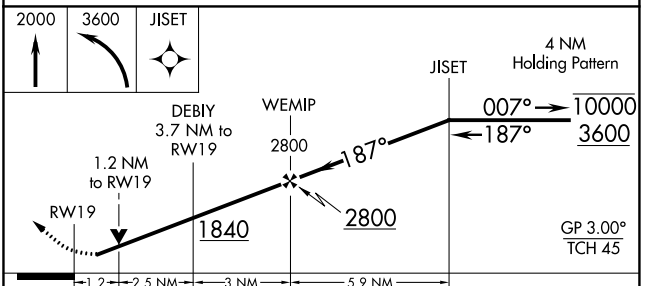

WAAS CH 48811 W19A	APP CRS 187°	Rwy Idg TDZE Apt Elev	6006 635 644
--	------------------------	-----------------------------	---

RNAV (GPS) RWY 19

RICHARD B RUSSELL RGNL - J H TOWERS FLD (RMG)

RNP APCH - GPS.	MISSED APPROACH: Climb to 2000 then climbing left turn to 3600 direct JISET and hold.
<p>⚠ Rwy 19 helicopter visibility reduction below 3/4 SM NA. For uncompensated Baro-VNAV systems, LNAV/VNAV NA below -7°C or above 54°C. Circling NA west of Rwy 1-19 at night. Circling NA northwest of Rwys 7 and 19.</p>	

ASOS 119.925	ATLANTA CENTER 124.5 270.325	GCO 121.725	UNICOM 122.725 (CTAF)
------------------------	--	-----------------------	---------------------------------

ELEV 644	D	TDZE 635
----------	----------	----------

CATEGORY	A	B	C	D
LPV DA		995-1	360 (400-1)	
LNAV/VNAV DA		1003-1	368 (400-1)	
LNAV MDA	1040-1	405 (400-1)	1040-1½	405 (400-1½)
C CIRCLING	1140-1 496 (500-1)	1200-1 556 (600-1)	1480-2½ 836 (900-2½)	1840-3 1196 (1200-3)