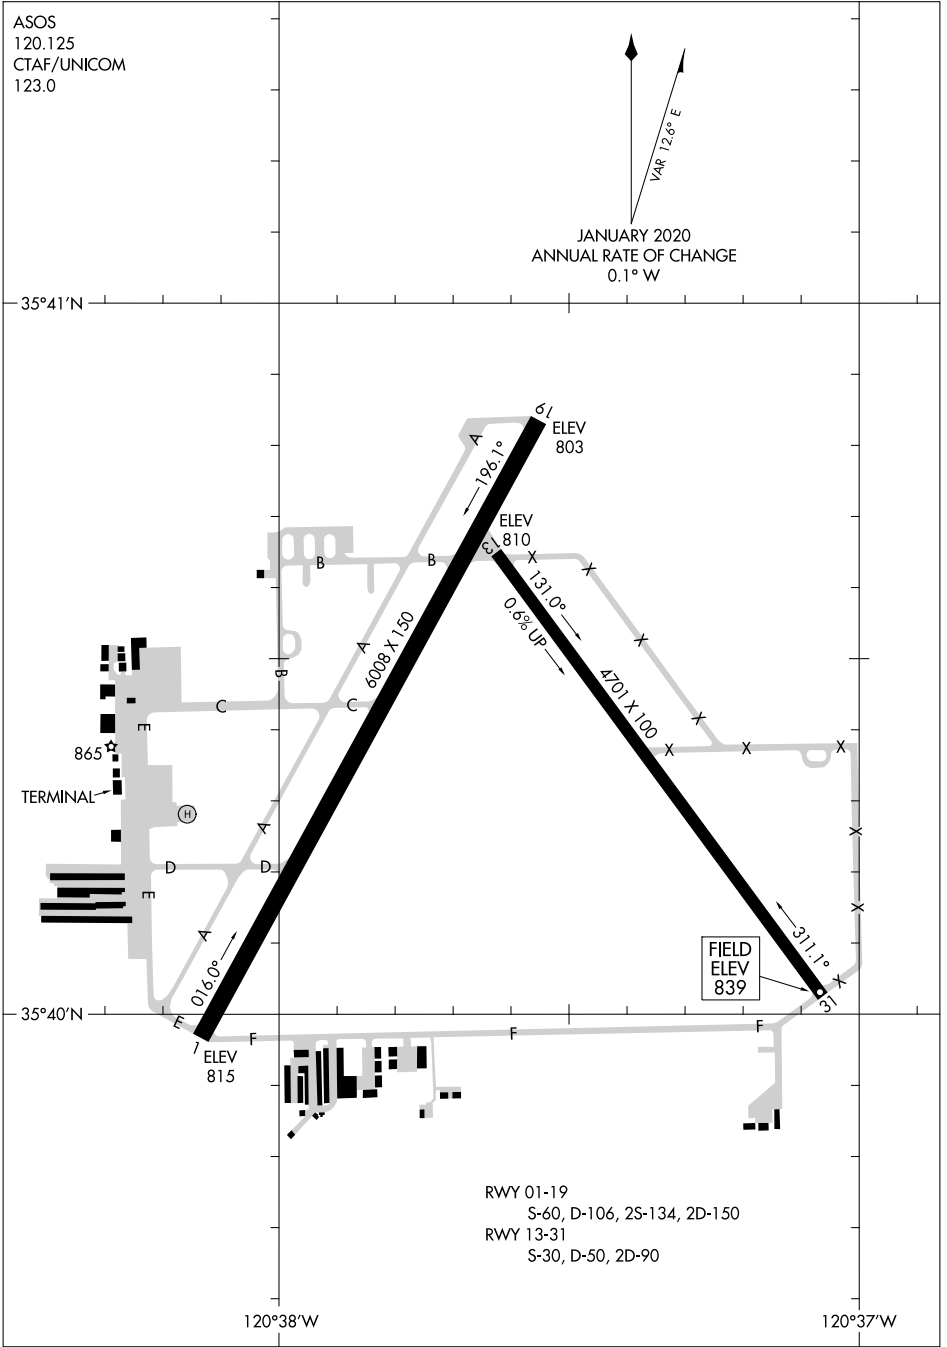

20086

AIRPORT DIAGRAM

AL-858 (FAA)

PASO ROBLES MUNI (P.R.B)
PASO ROBLES, CALIFORNIA

ASOS
120.125
CTAF/UNICOM
123.0

35°41'N

35°40'N

SW-3, 28 NOV 2024 to 26 DEC 2024

SW-3, 28 NOV 2024 to 26 DEC 2024

RWY 01-19
S-60, D-106, 2S-134, 2D-150
RWY 13-31
S-30, D-50, 2D-90

120°38'W

120°37'W

AIRPORT DIAGRAM

20086

PASO ROBLES, CALIFORNIA
PASO ROBLES MUNI (P.R.B)