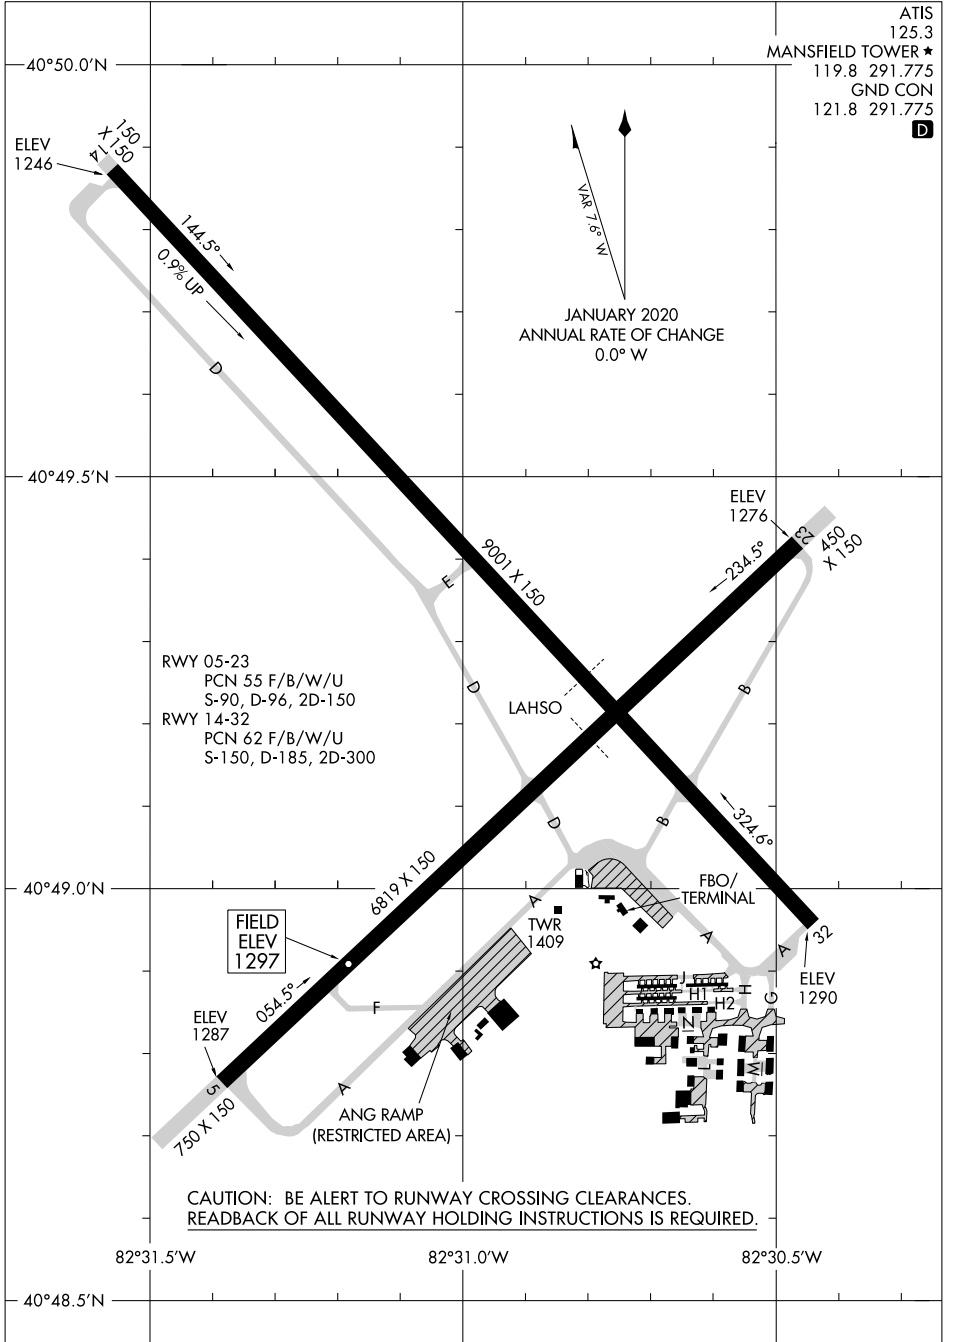

24305

# AIRPORT DIAGRAM

AL-860 (FAA)

MANSFIELD LAHM RGNL (MFD)  
MANSFIELD, OHIO

ATIS 125.3  
 MANSFIELD TOWER ★ 119.8 291.775  
 GND CON 121.8 291.775  

EC-2, 28 NOV 2024 to 26 DEC 2024

EC-2, 28 NOV 2024 to 26 DEC 2024

# AIRPORT DIAGRAM

24305

MANSFIELD, OHIO  
MANSFIELD LAHM RGNL (MFD)