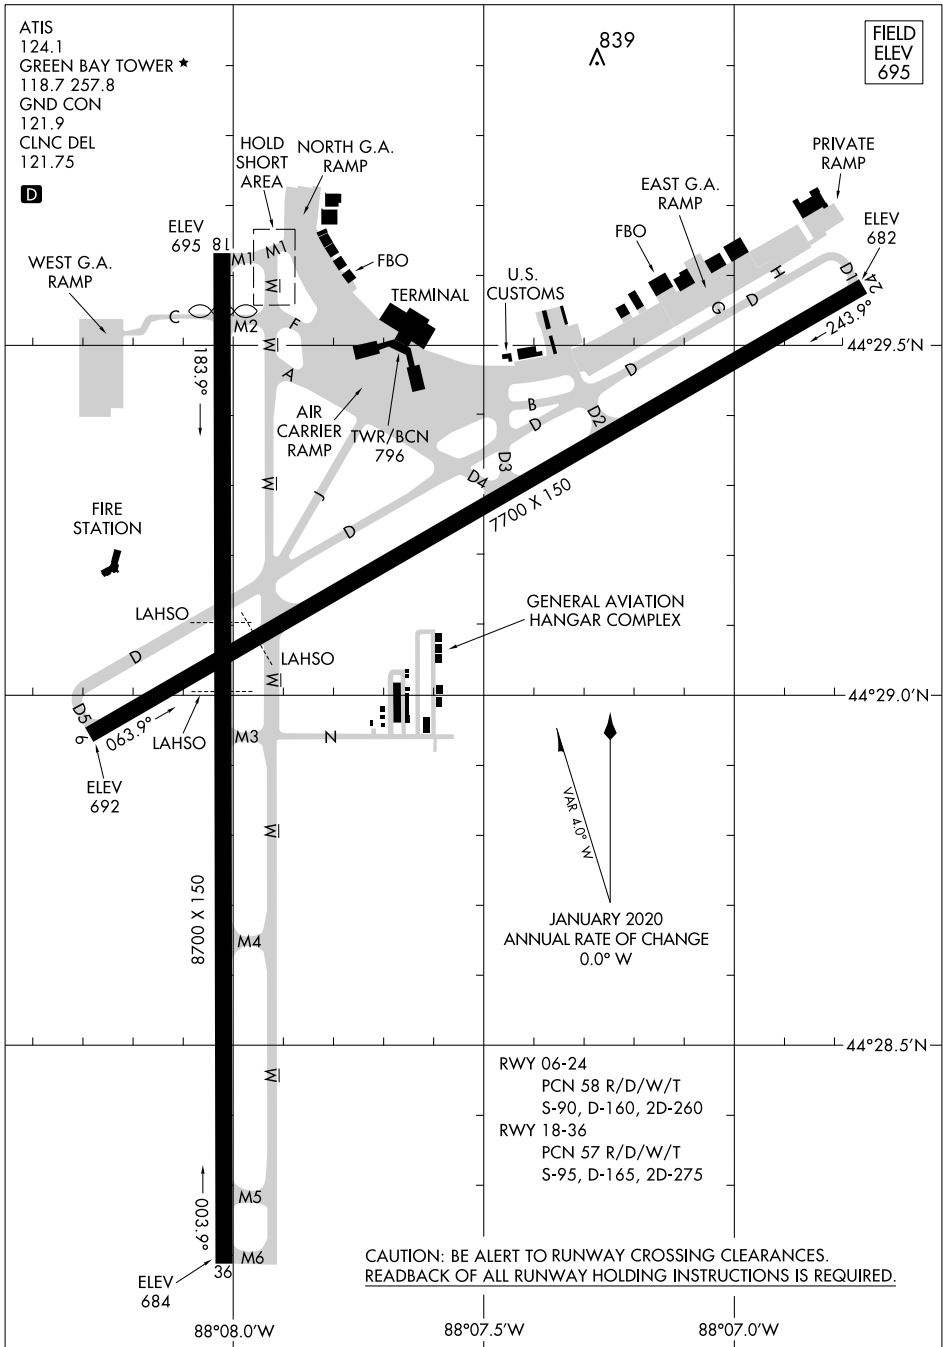

24305

AIRPORT DIAGRAM

GREEN BAY/AUSTIN STRAUBEL INTL (G.R.B)

AL-873 (FAA)

GREEN BAY, WISCONSIN

EC-3, 28 NOV 2024 to 26 DEC 2024

EC-3, 28 NOV 2024 to 26 DEC 2024

AIRPORT DIAGRAM