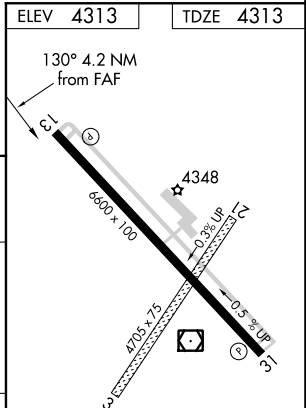

VOR/DME SNY <b>115.9</b> Chan <b>106</b>	APP CRS <b>130°</b>	Rwy Idg <b>6600</b> TDZE <b>4313</b> Apt Elev <b>4313</b>
--	------------------------	---

# VOR/DME RWY 13

SIDNEY MUNI/LLOYD W CARR FLD (SNY)

**⚠** VDP NA when using Kimball altimeter setting. When local altimeter setting not received, use Kimball altimeter setting; increase all MDAs 160 feet and visibility Cats C and D ½ SM.

**⚠** MISSED APPROACH: Climb to 6200 then right turn direct SNY VOR/DME and hold.

ASOS <b>125.775</b>	DENVER CENTER <b>118.475 225.4</b>	UNICOM <b>122.8 (CTAF) 0</b>
------------------------	---------------------------------------	---------------------------------