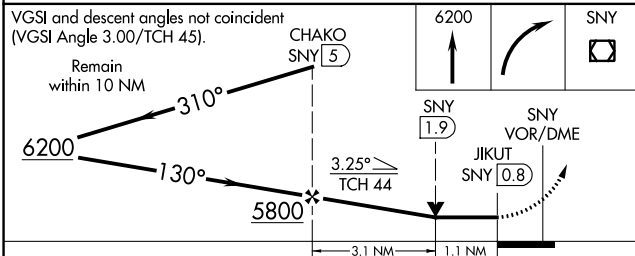

VOR/DME SNY 115.9 Chan 106	APP CRS 130°	Rwy Idg 6600 TDZE 4313 Apt Elev 4313

VOR/DME RWY 13

SIDNEY MUNI/LLOYD W CARR FLD (SNY)

⚠ VDP NA when using Kimball altimeter setting. When local altimeter setting not received, use Kimball altimeter setting; increase all MDAs 160 feet and visibility Cats C and D ½ SM.

⚠ MISSED APPROACH: Climb to 6200 then right turn direct SNY VOR/DME and hold.

ASOS 125.775	DENVER CENTER 118.475 225.4	UNICOM 122.8 (CTAF) 0

REIL Rwys 13 and 31 0
HIRL Rwy 13-31 0

NC-2, 28 NOV 2024 to 26 DEC 2024

NC-2, 28 NOV 2024 to 26 DEC 2024