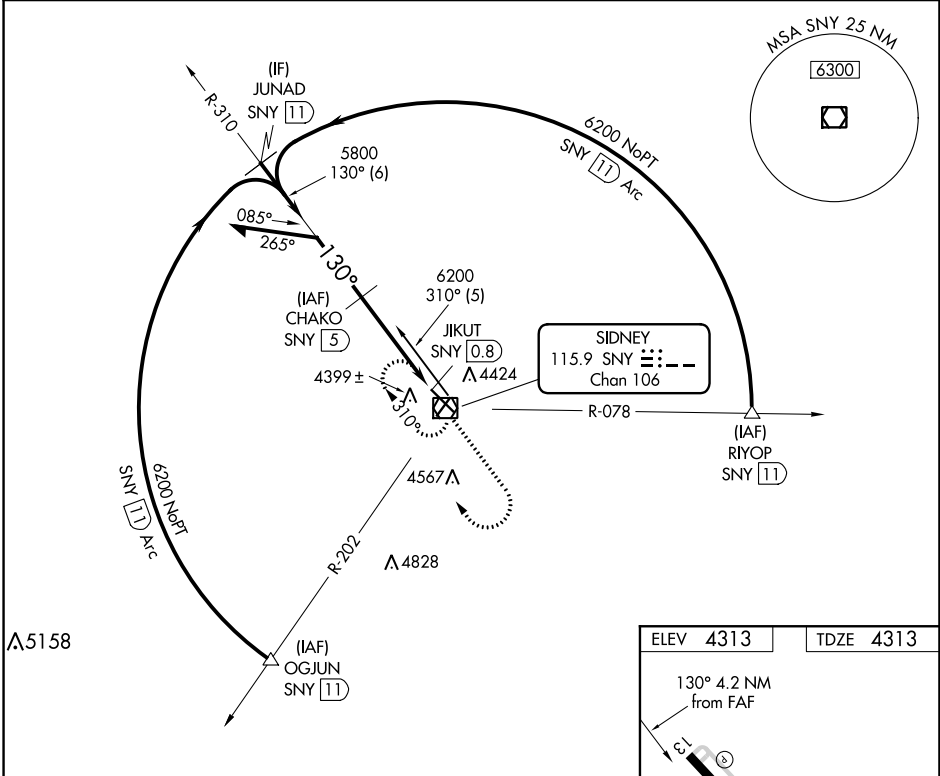

VOR/DME SNY <b>115.9</b> Chan <b>106</b>	APP CRS <b>130°</b>	Rwy Idg <b>6600</b> TDZE <b>4313</b> Apt Elev <b>4313</b>
--	------------------------	---

# VOR/DME RWY 13

SIDNEY MUNI/LLOYD W CARR FLD (SNY)

**⚠** VDP NA when using Kimball altimeter setting. When local altimeter setting not received, use Kimball altimeter setting; increase all MDAs 160 feet and visibility Cats C and D ½ SM.

**⚠** MISSED APPROACH: Climb to 6200 then right turn direct SNY VOR/DME and hold.

ASOS <b>125.775</b>	DENVER CENTER <b>118.475 225.4</b>	UNICOM <b>122.8 (CTAF) 0</b>
------------------------	---------------------------------------	---------------------------------

REIL Rwys 13 and 31 0
HIRL Rwy 13-31 0

NC-2, 28 NOV 2024 to 26 DEC 2024

NC-2, 28 NOV 2024 to 26 DEC 2024