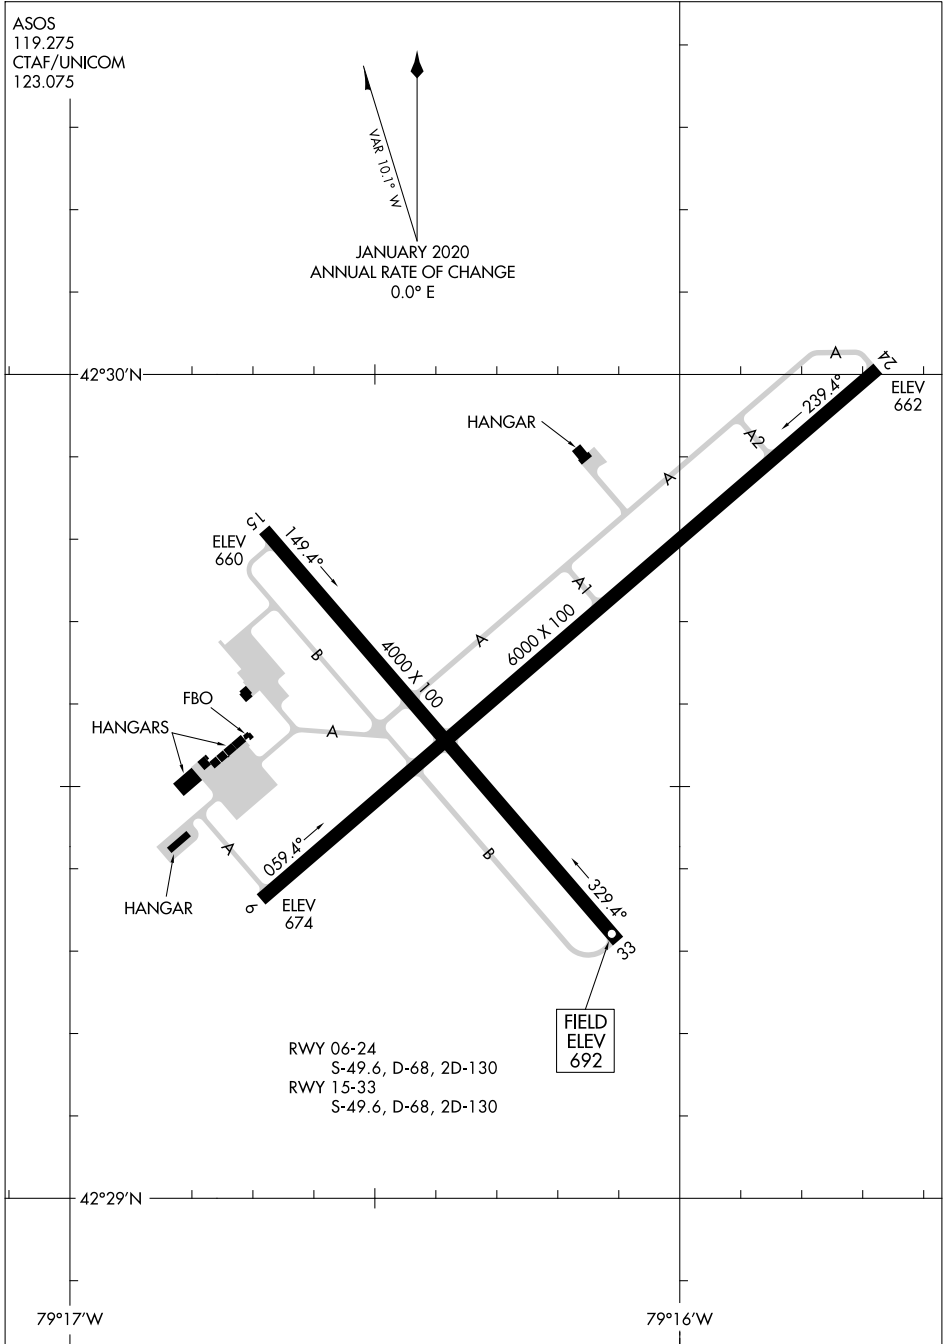

23110  
**AIRPORT DIAGRAM**

CHAUTAUQUA COUNTY/DUNKIRK (DKK)  
DUNKIRK, NY

AL-880 (FAA)

ASOS  
119.275  
CTAF/UNICOM  
123.075

MAG. 10.1° W  
JANUARY 2020  
ANNUAL RATE OF CHANGE  
0.0° E

NE-2, 28 NOV 2024 to 26 DEC 2024

NE-2, 28 NOV 2024 to 26 DEC 2024

**AIRPORT DIAGRAM**  
23110

DUNKIRK, NY  
CHAUTAUQUA COUNTY/DUNKIRK (DKK)