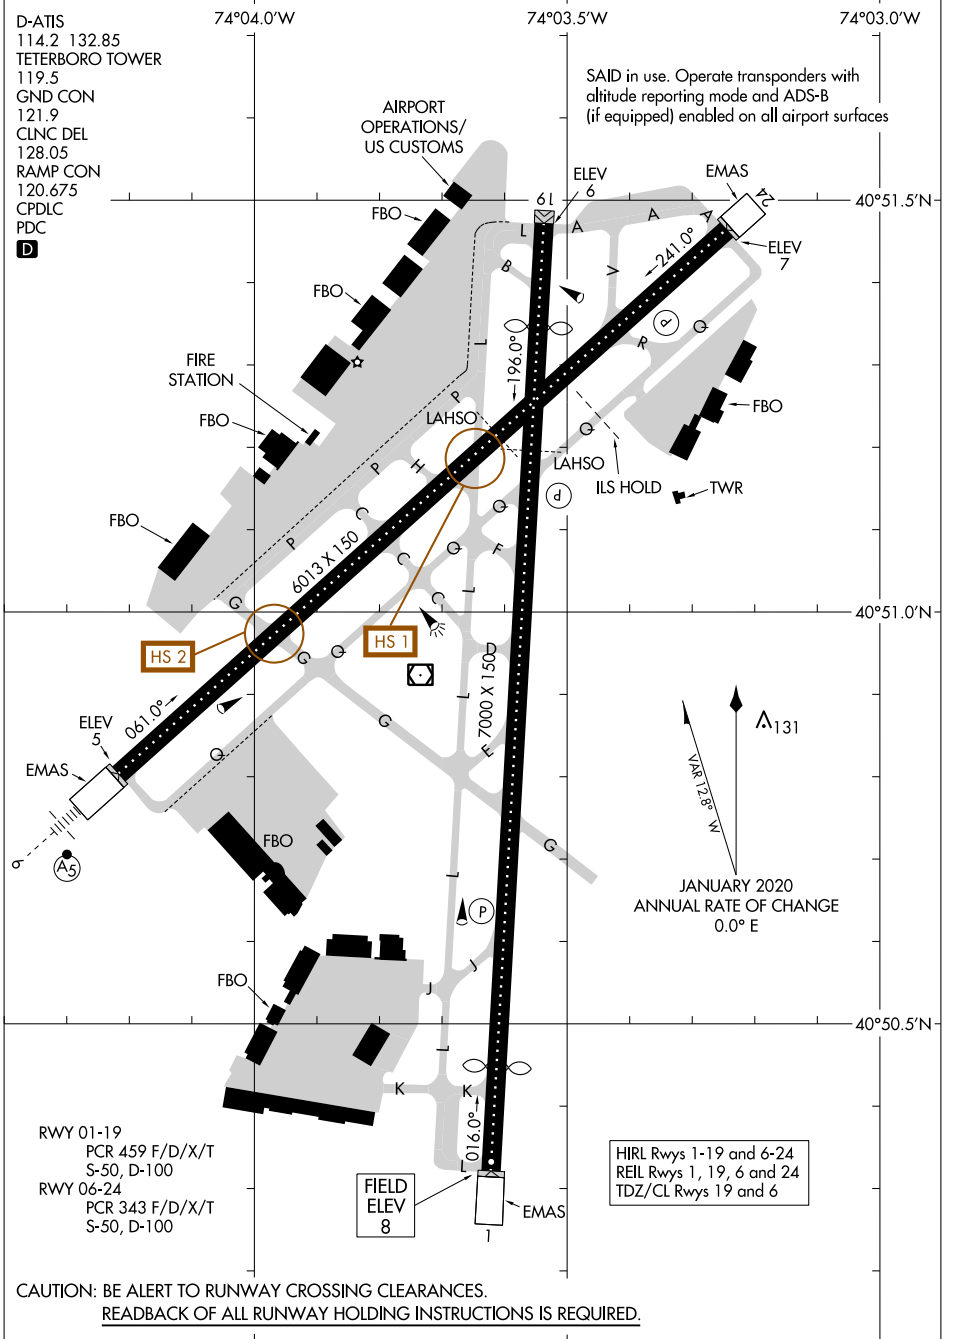

24305 **AIRPORT DIAGRAM** AL-890 (FAA) TETERBORO (TEB) TETERBORO, NEW JERSEY

D-ATIS
114.2 132.85
TETERBORO TOWER
119.5
GND CON
121.9
CLNC DEL
128.05
RAMP CON
120.675
CPDLC
PDC

SAID in use. Operate transponders with altitude reporting mode and ADS-B (if equipped) enabled on all airport surfaces

NE-2, 28 NOV 2024 to 26 DEC 2024

NE-2, 28 NOV 2024 to 26 DEC 2024

CAUTION: BE ALERT TO RUNWAY CROSSING CLEARANCES.
READEBACK OF ALL RUNWAY HOLDING INSTRUCTIONS IS REQUIRED.

AIRPORT DIAGRAM TETERBORO, NEW JERSEY TETERBORO (TEB)

24305