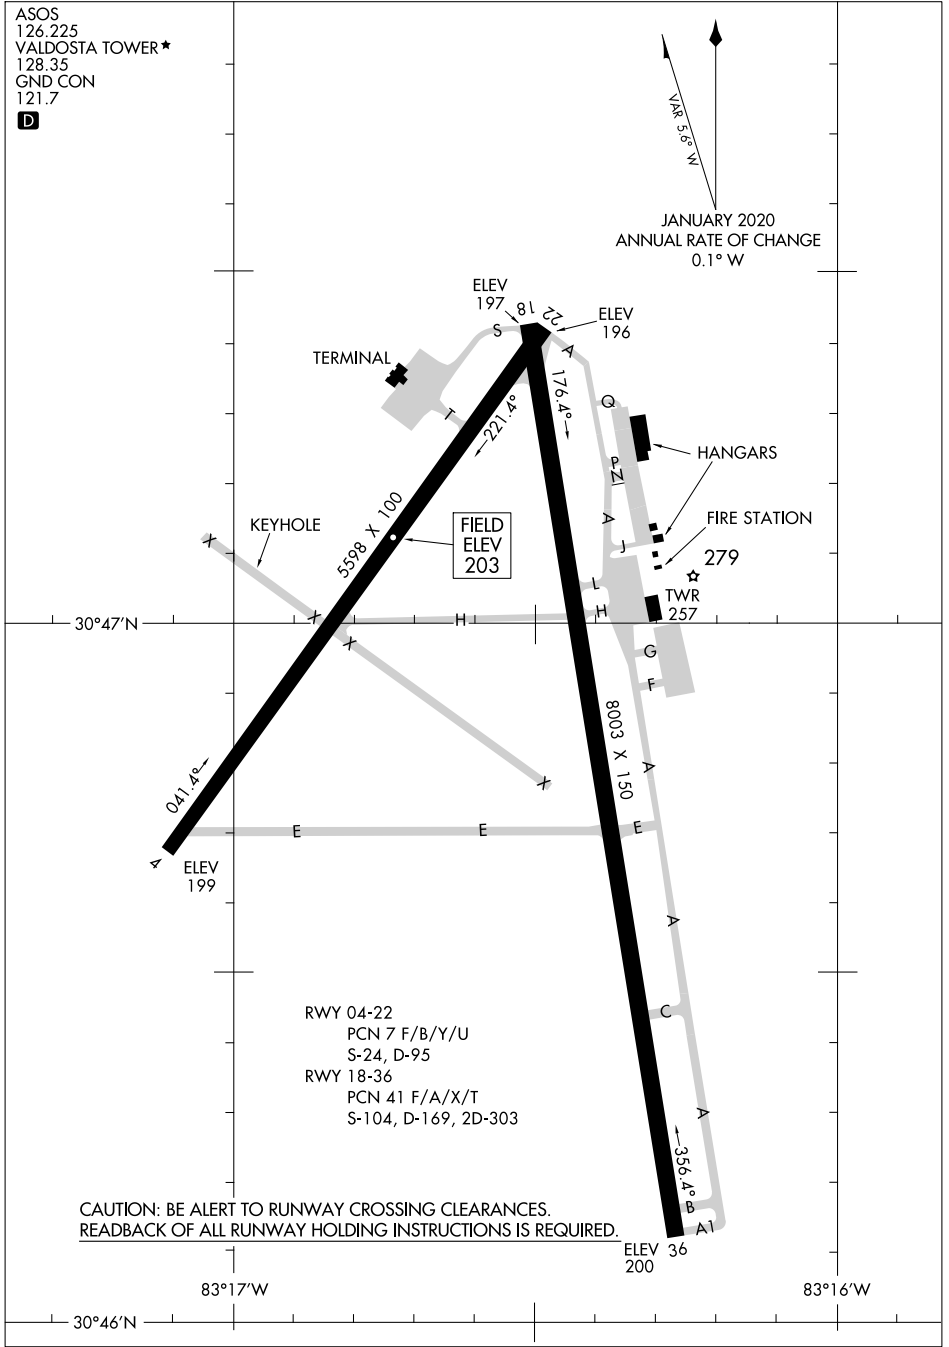

24249

# AIRPORT DIAGRAM

AL-892 (FAA)

VALDOSTA RGNL (VLD)  
VALDOSTA, GEORGIA

ASOS  
126.225  
VALDOSTA TOWER ★  
128.35  
GND CON  
121.7

**D**

↑  
VAR 3.0° N  
JANUARY 2020  
ANNUAL RATE OF CHANGE  
0.1° W

SE-4, 28 NOV 2024 to 26 DEC 2024

SE-4, 28 NOV 2024 to 26 DEC 2024

RWY 04-22  
PCN 7 F/B/Y/U  
S-24, D-95

RWY 18-36  
PCN 41 F/A/X/T  
S-104, D-169, 2D-303

CAUTION: BE ALERT TO RUNWAY CROSSING CLEARANCES.  
READBACK OF ALL RUNWAY HOLDING INSTRUCTIONS IS REQUIRED.