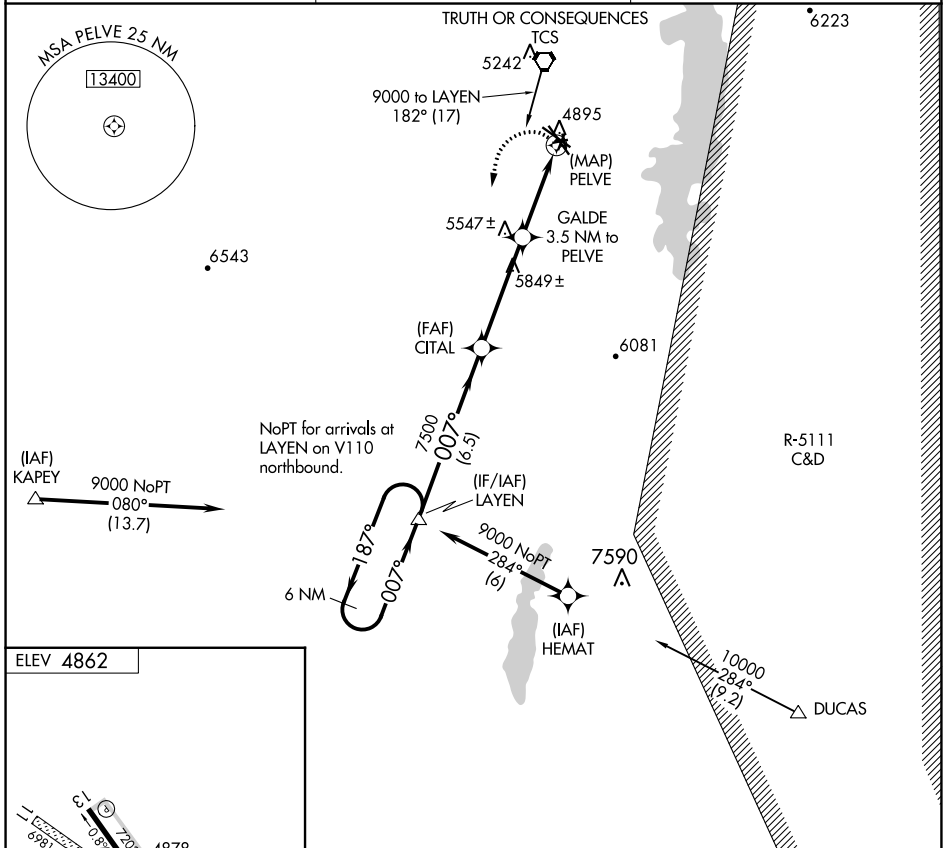

APP CRS 007°	Rwy Idg TDZE Apt Elev	N/A N/A 4862
------------------------	-----------------------------	---

RNAV (GPS)-A

TRUTH OR CONSEQUENCES MUNI (TCS)

RNP APCH-GPS.

▼ DUCAS transition NA when R-5111 A-D active.
 ▲ NA Circling NA to Rwys 1, 7, 11, 15, 19, 25, 29 and 33.

MISSED APPROACH: Climbing left turn to 9000 direct LAYEN WP and hold.

ASOS 120.675	ALBUQUERQUE CENTER 128.2 285.5	UNICOM 122.8 (CTAF) 0
------------------------	--	---------------------------------

CATEGORY	A	B	C	D
CIRCLING	5300-1 438 (500-1)	5360-1 498 (500-1)	5580-2 718 (800-2)	6000-3 1138 (1200-3)

SW-1, 28 NOV 2024 to 26 DEC 2024

SW-1, 28 NOV 2024 to 26 DEC 2024