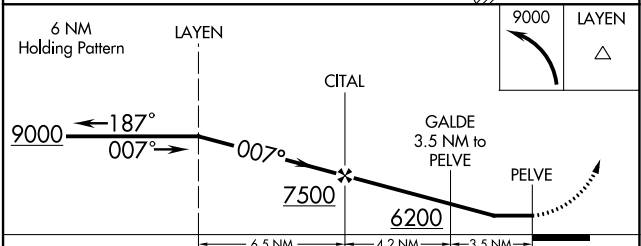

APP CRS 007°	Rwy Idg TDZE Apt Elev	N/A N/A 4862
------------------------	-----------------------------	---

RNAV (GPS)-A

TRUTH OR CONSEQUENCES MUNI (TCS)

RNP APCH-GPS.

▼ DUCAS transition NA when R-5111 A-D active.
 ▲ NA Circling NA to Rwys 1, 7, 11, 15, 19, 25, 29 and 33.

MISSED APPROACH: Climbing left turn to 9000 direct LAYEN WP and hold.

ASOS 120.675	ALBUQUERQUE CENTER 128.2 285.5	UNICOM 122.8 (CTAF) 0
------------------------	--	---------------------------------

CATEGORY	A	B	C	D
CIRCLING	5300-1 438 (500-1)	5360-1 498 (500-1)	5580-2 718 (800-2)	6000-3 1138 (1200-3)