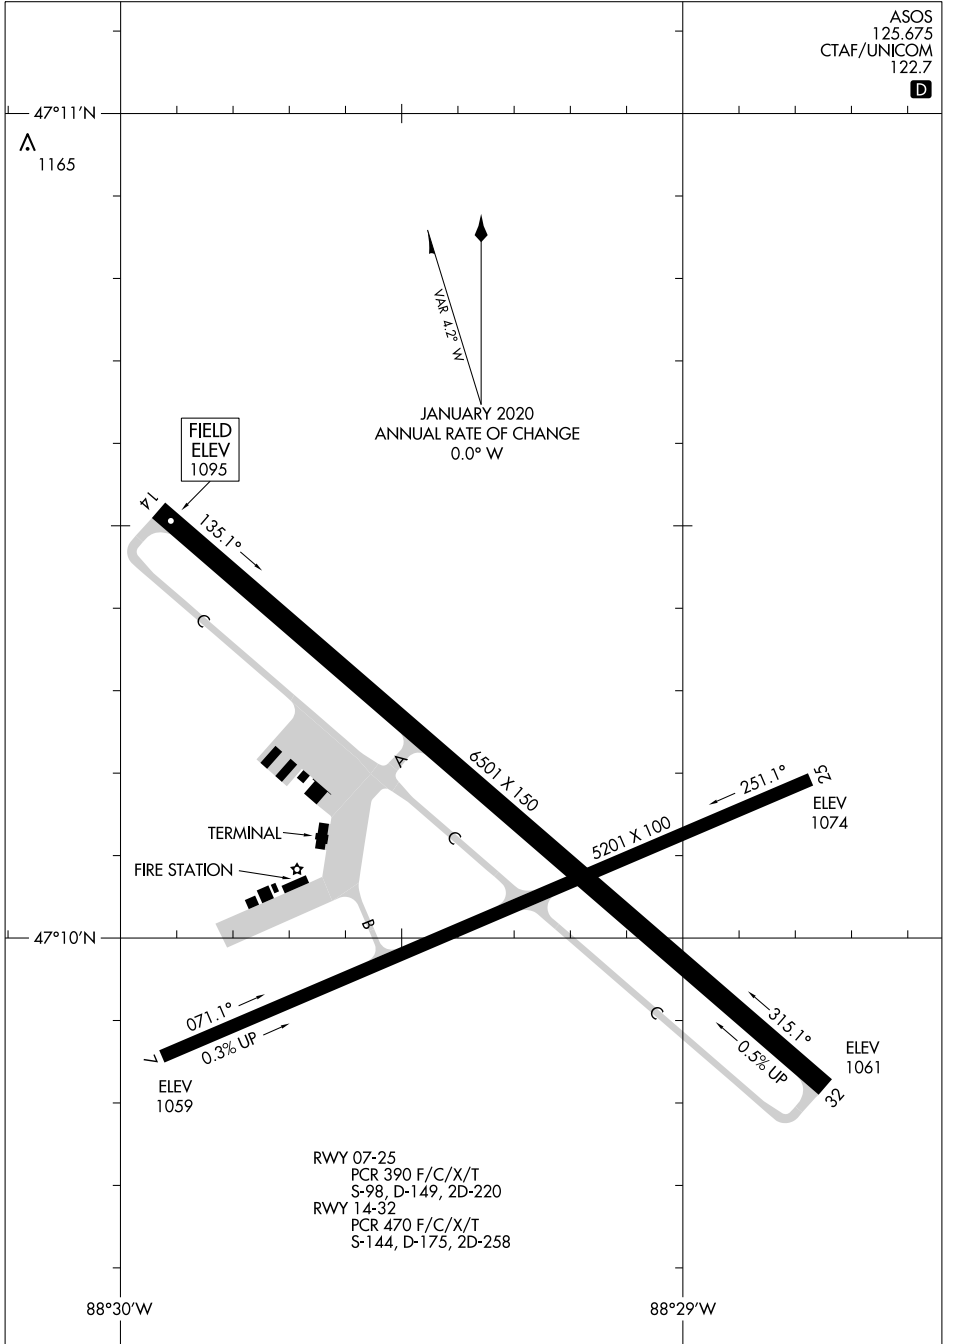

24305

AIRPORT DIAGRAM

AL-896 (FAA)

HOUGHTON COUNTY MEML (CMX)

HANCOCK, MICHIGAN

ASOS
125.675
CTAF/UNICOM
122.7

D

EC-1, 28 NOV 2024 to 26 DEC 2024

EC-1, 28 NOV 2024 to 26 DEC 2024

AIRPORT DIAGRAM

24305

HOUGHTON COUNTY MEML (CMX)

HANCOCK, MICHIGAN