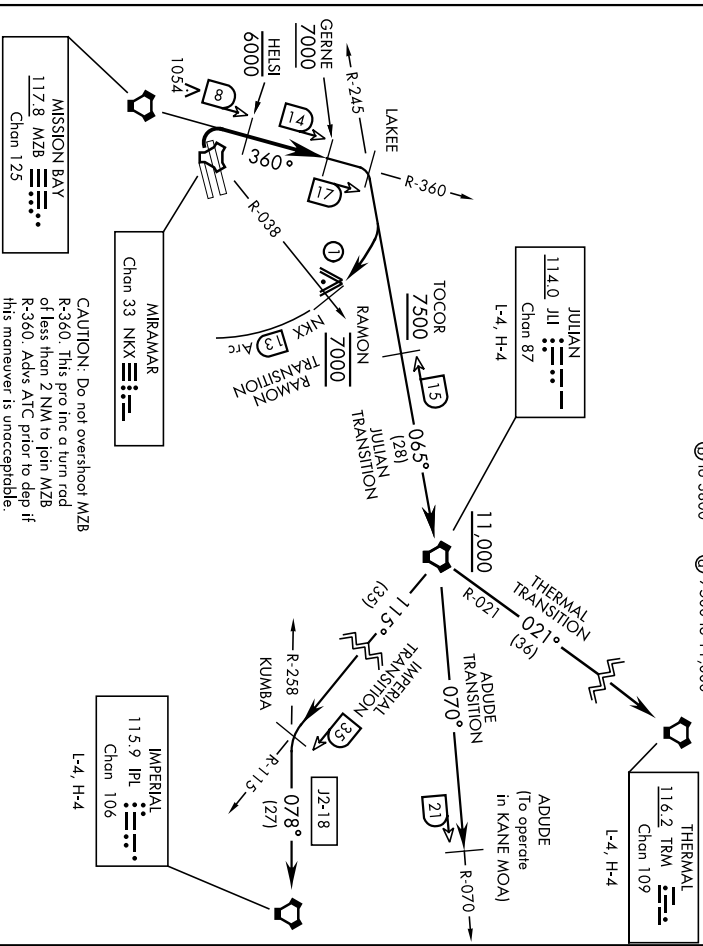

**LAKEE-THREE DEPARTURE (LAKEE3 • LAKEE)**

MIRAMAR MCAS (JOE FOSS FLD) (KNKX)

SAN DIEGO, CALIFORNIA

Rwy	Knots	60	120	180	240	300	360
* 24L/R	V/V(fpm)	260	520	780	1040	1300	1560
** 24L/R	V/V(fpm)	280	560	840	1120	1400	1680
† 24L/R	V/V(fpm)	678	1356	2034	2712	3390	4068
‡ 24L/R	V/V(fpm)	235	470	705	940	1175	1410

ATIS \* 133.475 352.0  
 CLNC DEL 123.975 234.325  
 GND CON 128.625 307.325  
 FOSS TOWER \* 135.2 298.925  
 SOCIAL DEP CON 132.2 269.1 E

AL-903 [USN]

\* Military Minimum \*\* Civil Minimum † ATC Climb Rate  
 ⊕ to 3600 ⊙ to 7000  
 ⊖ to 3800 ⊗ 7500 to 11,000

EMERG SAFE ALT 100 NM 13,600

**DEPARTURE ROUTE DESCRIPTION**

**TAKEOFF RWY 24L/R:** Turn right to intercept and proceed via MZB VORTAC R-360 to LAKEE INT. Cross HELSI at or below 6000. Cross GERNE at or above 7000. Thence...  
**ADUDE TRANSITION (LAKEE3 • ADUDE):** Via JLI VORTAC R-245 to JLI. Then via JLI R-070 to ADUDE. Cross TOCOR at or above 7500. Cross JLI VORTAC at or above 11,000. (To operate in KANE MOA.)  
**IMPERIAL TRANSITION (LAKEE3 • IPL):** Via JLI VORTAC R-245 to JLI. Then via JLI R-115 to KUMBA INT, then via IPL VORTAC R-258 to IPL. Cross TOCOR at or above 7500. Cross JLI VORTAC at or above 11,000.

AL-903 [USN]

**DEPARTURE ROUTE DESCRIPTION**  
(Continued)

JULIAN TRANSITION (LAKEE3 • JLI): Via JLI VORTAC R-245 to JLI. Cross TOCOR at or above 7500. Cross JLI VORTAC at or above 11,000.

RAMON TRANSITION (LAKEE3 • RAMON): Via JLI VORTAC R-245 to NKX TACAN 13 DME. Then arc NE of NKX via the 13 DME arc to RAMON. Cross RAMON at 7000 mandatory.