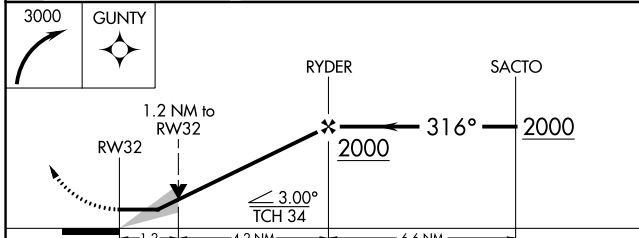

APP CRS <b>316°</b>	Rwy Idg TDZE Apt Elev	<b>4999</b> <b>239</b> <b>244</b>
------------------------	-----------------------------	---

# RNAV (GPS) RWY 32

SANFORD SEACOAST RGNL (SFM)

RNP APCH.	MISSED APPROACH: Climbing right turn to 3000 direct GUNTY and hold, continue climb-in-hold to 3000.
-----------	---

AWOS-3PT <b>120.025</b>	PORTLAND APP CON* <b>119.75 269.35</b>	CLNC DEL <b>121.725</b>	UNICOM <b>123.075 (CTAF)</b>
----------------------------	---	----------------------------	---------------------------------