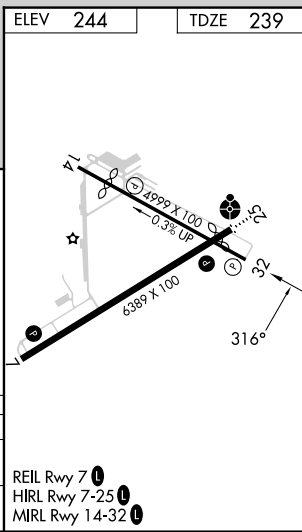

APP CRS <b>316°</b>	Rwy Idg TDZE Apt Elev	<b>4999</b> <b>239</b> <b>244</b>
------------------------	-----------------------------	---

# RNAV (GPS) RWY 32

SANFORD SEACOAST RGNL (SFM)

RNP APCH.	MISSED APPROACH: Climbing right turn to 3000 direct GUNTY and hold, continue climb-in-hold to 3000.
-----------	---

AWOS-3PT <b>120.025</b>	PORTLAND APP CON* <b>119.75 269.35</b>	CLNC DEL <b>121.725</b>	UNICOM <b>123.075 (CTAF)</b>
----------------------------	---	----------------------------	---------------------------------

CATEGORY	A	B	C	D
LNAV MDA	660-1	421 (500-1)	660-1¼	421 (500-1¼)
CIRCLING	760-1	516 (600-1)	1180-2¾ 936 (1000-2¾)	1240-3 996 (1000-3)

NE-1, 28 NOV 2024 to 26 DEC 2024

NE-1, 28 NOV 2024 to 26 DEC 2024