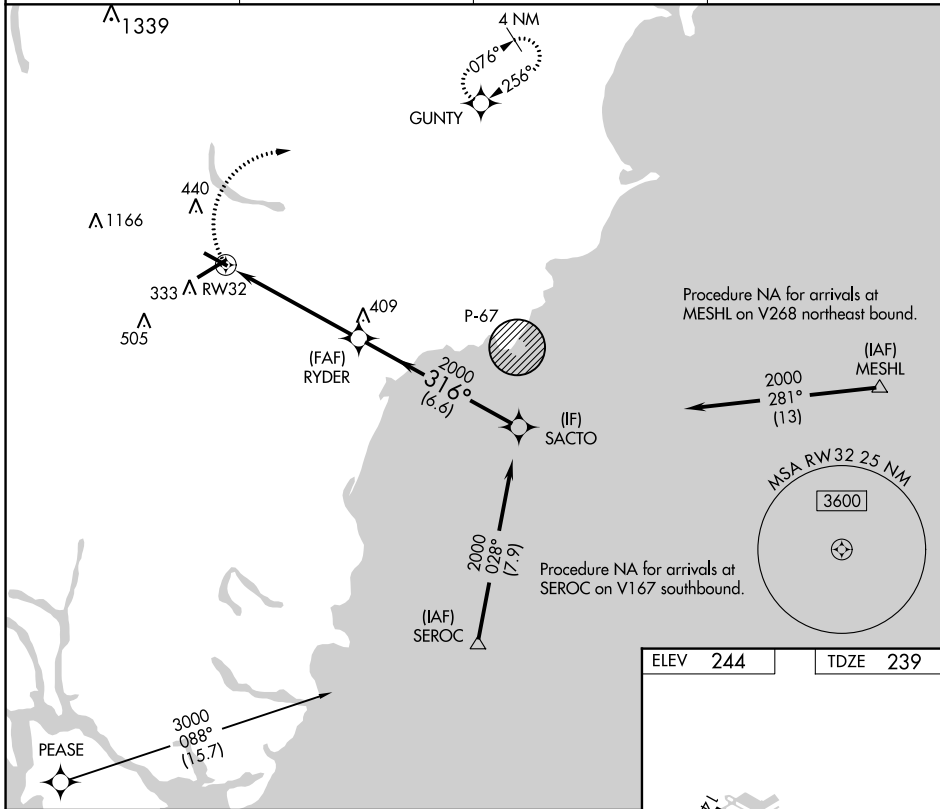

APP CRS <b>316°</b>	Rwy Idg TDZE Apt Elev	<b>4999</b> <b>239</b> <b>244</b>
------------------------	-----------------------------	---

# RNAV (GPS) RWY 32

SANFORD SEACOAST RGNL (SFM)

RNP APCH.	MISSED APPROACH: Climbing right turn to 3000 direct GUNTY and hold, continue climb-in-hold to 3000.
-----------	---

AWOS-3PT <b>120.025</b>	PORTLAND APP CON* <b>119.75 269.35</b>	CLNC DEL <b>121.725</b>	UNICOM <b>123.075 (CTAF)</b>
----------------------------	---	----------------------------	---------------------------------

CATEGORY	A	B	C	D
LNAV MDA	660-1	421 (500-1)	660-1¼	421 (500-1¼)
CIRCLING	760-1	516 (600-1)	1180-2¾ 936 (1000-2¾)	1240-3 996 (1000-3)

NE-1, 28 NOV 2024 to 26 DEC 2024

NE-1, 28 NOV 2024 to 26 DEC 2024