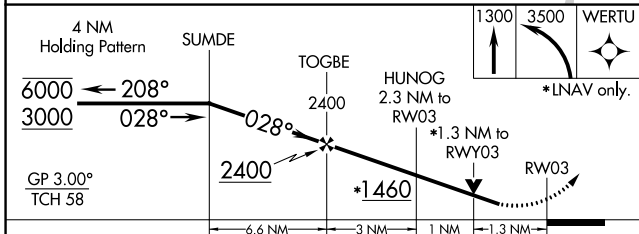

WAAS CH 69243	APP CRS 028°	Rwy Idg TDZE 684	5000
W03A		Apt Elev 694	

RNAV (GPS) RWY 3

LAGRANGE/CALLAWAY (LGC)

RNP APCH. ⚠ Circling Rwy 13, 21 NA at night. ⚠ Rwy 3 helicopter visibility reduction below 3/4 SM NA. For uncompensated Baro-VNAV systems, LNAV/VNAV NA below -16°C or above 54°C.		MISSED APPROACH: Climb to 1300 then climbing left turn to 3500 direct WERTU and hold, continue climb-in-hold to 3500.	
AWOS-3 126.325	ATLANTA APP CON* 125.5 323.1	CLINC DEL 119.25	UNICOM 122.975 (CTAF) 📻

SE-4, 28 NOV 2024 to 26 DEC 2024

SE-4, 28 NOV 2024 to 26 DEC 2024

CATEGORY	A	B	C	D
LPV DA		1064-1	380 (400-1)	
LNAV/VNAV DA		1044-1	360 (400-1)	
LNAV MDA	1140-1	456 (500-1)	1140-1 3/8	456 (500-1 3/8)
C CIRCLING	1280-1	586 (600-1)	1540-2 1/2 846 (900-2 1/2)	1600-3 906 (1000-3)