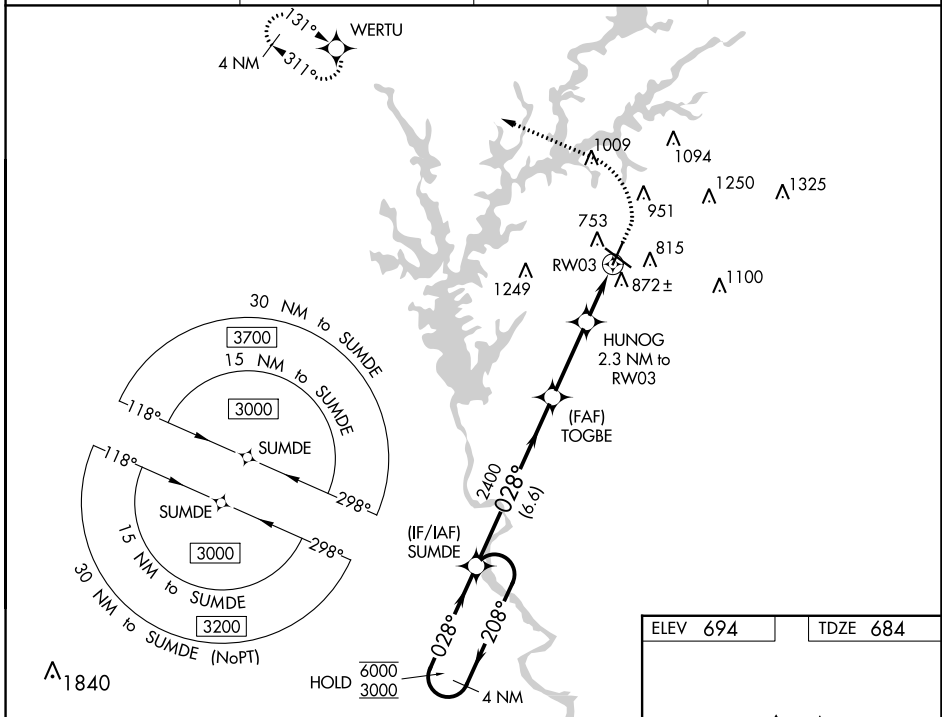

WAAS CH 69243	APP CRS 028°	Rwy Idg TDZE 684	5000
W03A		Apt Elev 694	

RNAV (GPS) RWY 3

LAGRANGE/CALLAWAY (LGC)

RNP APCH. ⚠ Circling Rwy 13, 21 NA at night. ⚠ Rwy 3 helicopter visibility reduction below 3/4 SM NA. For uncompensated Baro-VNAV systems, LNAV/VNAV NA below -16°C or above 54°C.		MISSED APPROACH: Climb to 1300 then climbing left turn to 3500 direct WERTU and hold, continue climb-in-hold to 3500.	
AWOS-3 126.325	ATLANTA APP CON* 125.5 323.1	CLINC DEL 119.25	UNICOM 122.975 (CTAF) 📻

SE-4, 28 NOV 2024 to 26 DEC 2024

SE-4, 28 NOV 2024 to 26 DEC 2024

CATEGORY	A	B	C	D
LPV DA		1064-1	380 (400-1)	
LNAV/VNAV DA		1044-1	360 (400-1)	
LNAV MDA	1140-1	456 (500-1)	1140-1 3/8	456 (500-1 3/8)
C CIRCLING	1280-1	586 (600-1)	1540-2 1/2 846 (900-2 1/2)	1600-3 906 (1000-3)