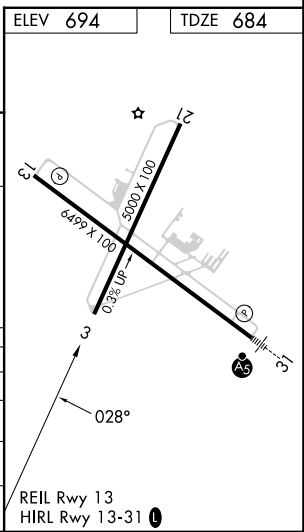

WAAS CH 69243	APP CRS 028°	Rwy Idg TDZE 684	5000
W03A		Apt Elev 694	

RNAV (GPS) RWY 3

LAGRANGE/CALLAWAY (LGC)

RNP APCH. ⚠ Circling Rwy 13, 21 NA at night. ⚠ Rwy 3 helicopter visibility reduction below 3/4 SM NA. For uncompensated Baro-VNAV systems, LNAV/VNAV NA below -16°C or above 54°C.		MISSED APPROACH: Climb to 1300 then climbing left turn to 3500 direct WERTU and hold, continue climb-in-hold to 3500.	
AWOS-3 126.325	ATLANTA APP CON* 125.5 323.1	CLINC DEL 119.25	UNICOM 122.975 (CTAF) 📻

SE-4, 28 NOV 2024 to 26 DEC 2024

SE-4, 28 NOV 2024 to 26 DEC 2024

CATEGORY	A	B	C	D
LPV DA		1064-1	380 (400-1)	
LNAV/VNAV DA		1044-1	360 (400-1)	
LNAV MDA	1140-1	456 (500-1)	1140-1 3/8	456 (500-1 3/8)
C CIRCLING	1280-1	586 (600-1)	1540-2 1/2 846 (900-2 1/2)	1600-3 906 (1000-3)