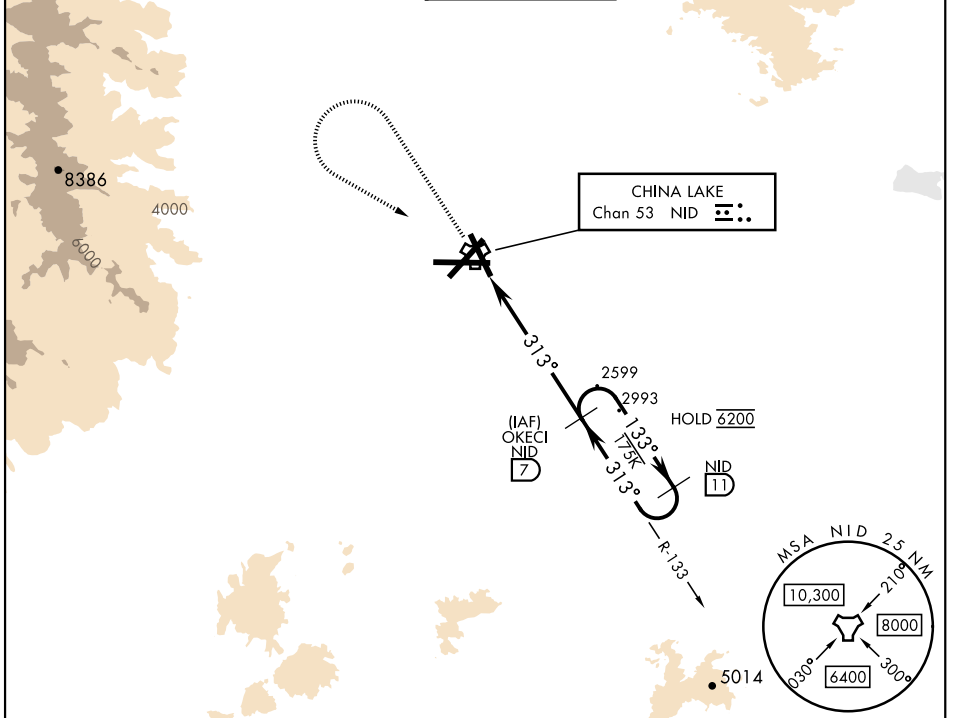

COPTER TACAN RWY 32

TACAN NID Chan 53	APCH CRS 313°	Rwy Ldg THRE Arpt Elev	9013 2241 2288
----------------------	------------------	------------------------------	----------------------

[USN] CHINA LAKE NAWs (ARMITAGE FLD) (KNID)

RADAR required		MISSED APPROACH: Climb to 3600, then climbing left turn to 6200, intercept NID TACAN R-133 to OKECI and hold. Continue climb in hold.		
▼ Limit final approach airspeed to 80 KIAS.				
ATIS ★ 322.375	JOSHUA APP CON/DEP CON 133.65 348.7	TOWER ★ 120.15 340.2	GND CON 350.3	CLNC DEL 254.25

SW-3, 28 NOV 2024 to 26 DEC 2024

SW-3, 28 NOV 2024 to 26 DEC 2024

COPTER TACAN RWY 32