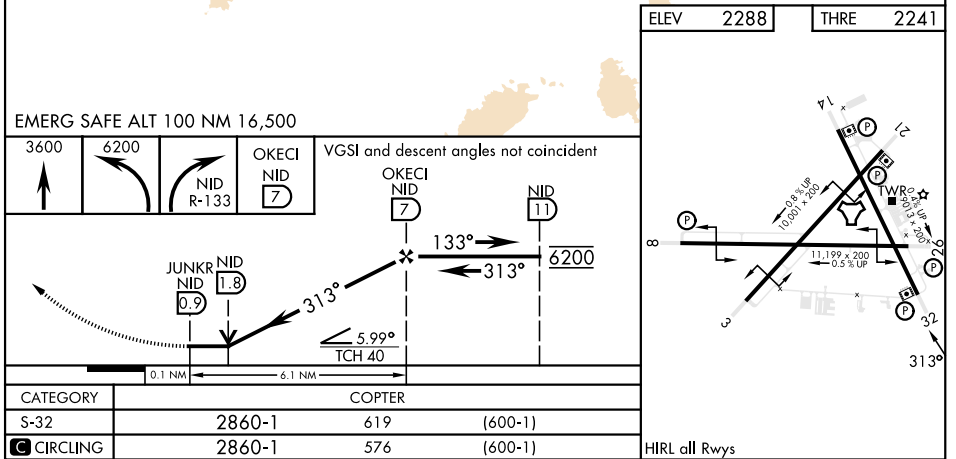

COPTER TACAN RWY 32

TACAN NID Chan 53	APCH CRS 313°	Rwy Ldg THRE Arpt Elev	9013 2241 2288
----------------------	------------------	------------------------------	----------------------

[USN] CHINA LAKE NAWs (ARMITAGE FLD) (KNID)

RADAR required		MISSED APPROACH: Climb to 3600, then climbing left turn to 6200, intercept NID TACAN R-133 to OKECI and hold. Continue climb in hold.		
▼ Limit final approach airspeed to 80 KIAS.				
ATIS ★ 322.375	JOSHUA APP CON/DEP CON 133.65 348.7	TOWER ★ 120.15 340.2	GND CON 350.3	CLNC DEL 254.25

SW-3, 28 NOV 2024 to 26 DEC 2024

SW-3, 28 NOV 2024 to 26 DEC 2024

COPTER TACAN RWY 32