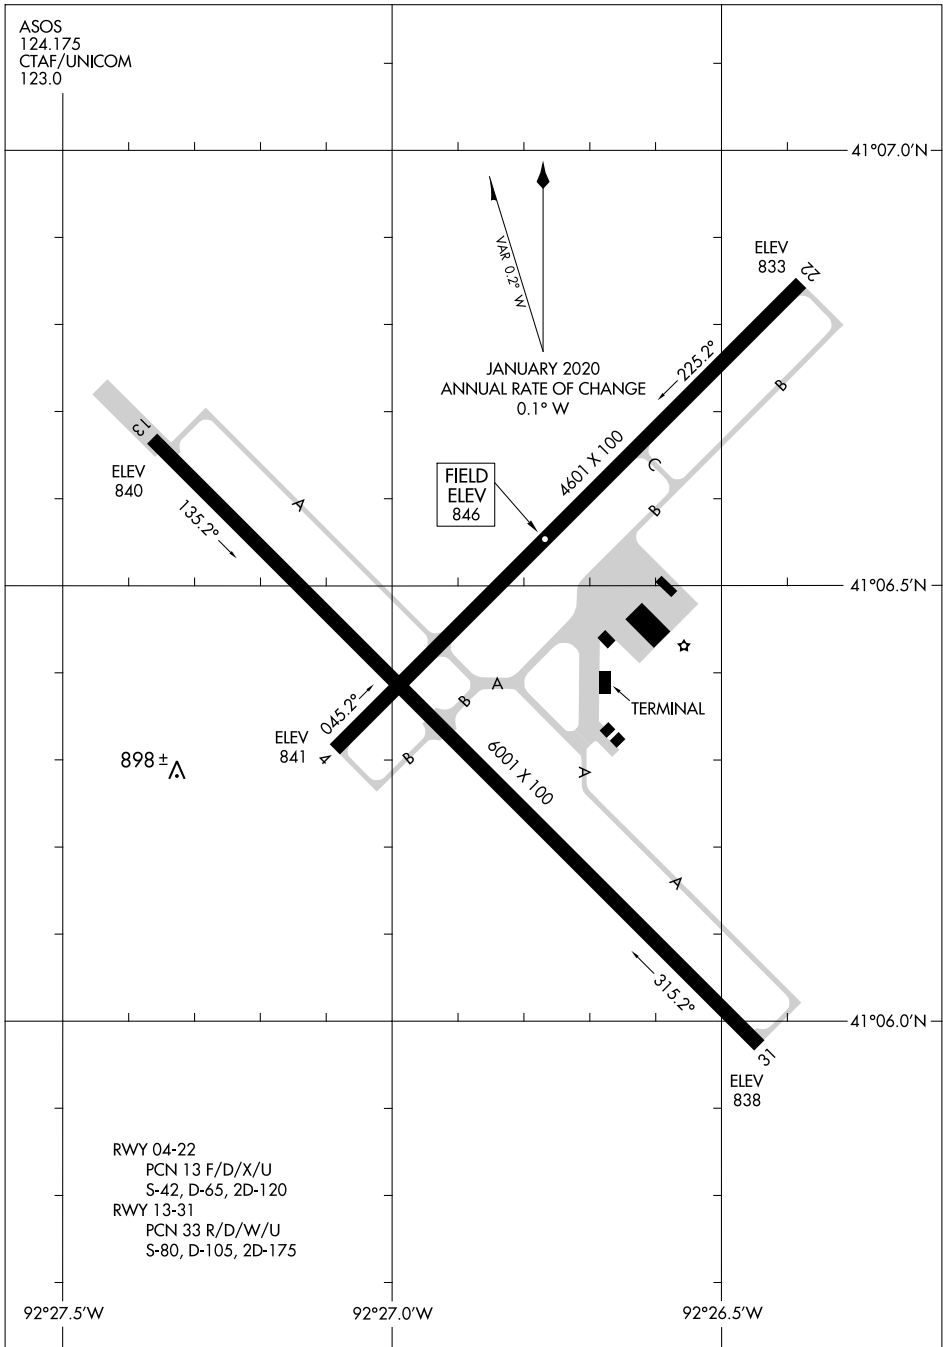

# AIRPORT DIAGRAM

AL-915 (FAA)

OTTUMWA RGNL (OTM)  
OTTUMWA, IOWA

ASOS  
124.175  
CTAF/UNICOM  
123.0

NC-3, 28 NOV 2024 to 26 DEC 2024

NC-3, 28 NOV 2024 to 26 DEC 2024