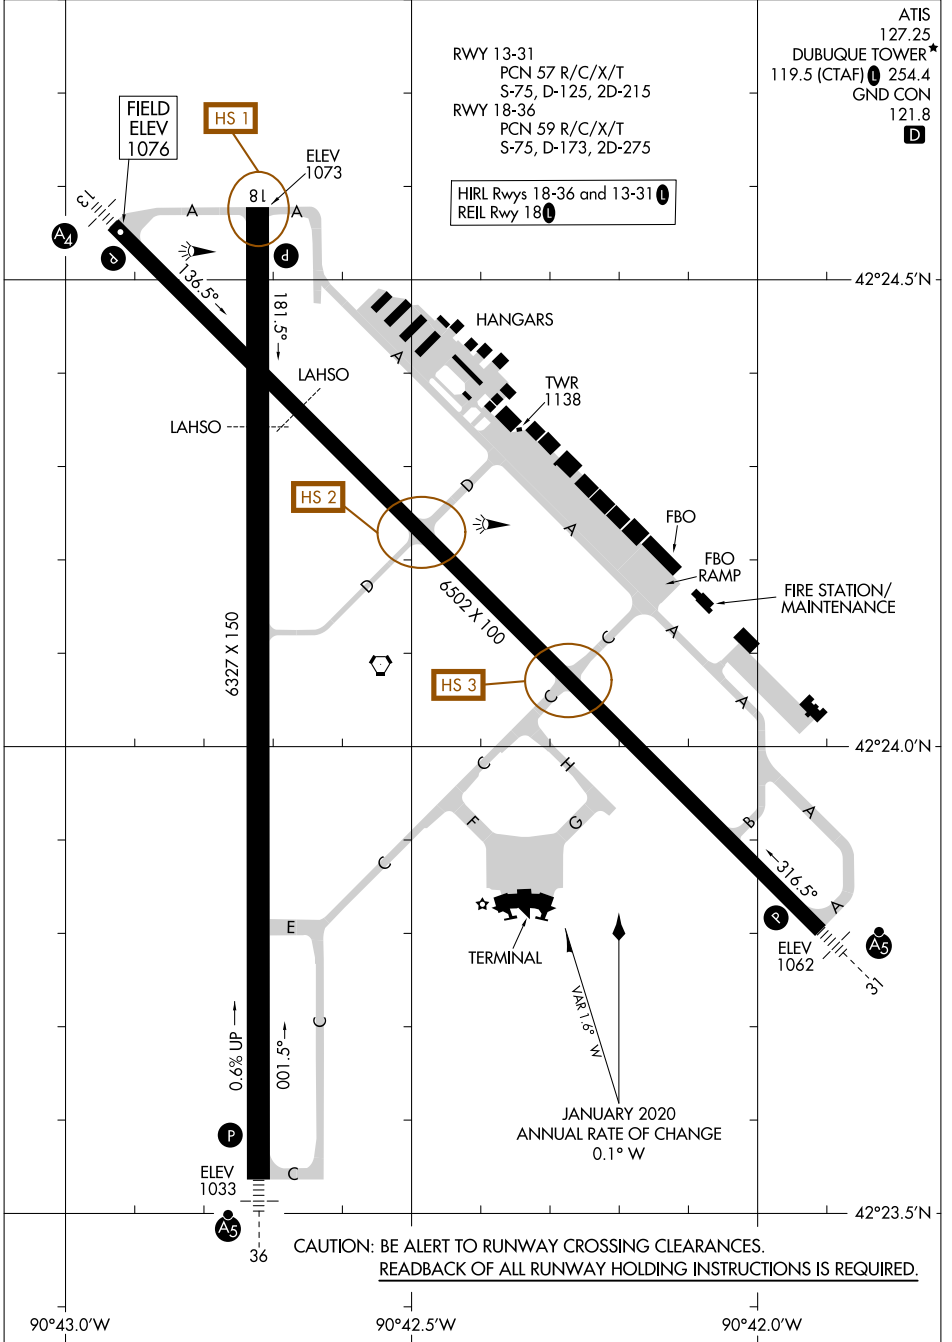

24249

AIRPORT DIAGRAM

AL-923 (FAA)

DUBUQUE RGNL (DBQ)
DUBUQUE, IOWA

NC-3, 28 NOV 2024 to 26 DEC 2024

NC-3, 28 NOV 2024 to 26 DEC 2024

AIRPORT DIAGRAM

24249

DUBUQUE, IOWA
DUBUQUE RGNL (DBQ)