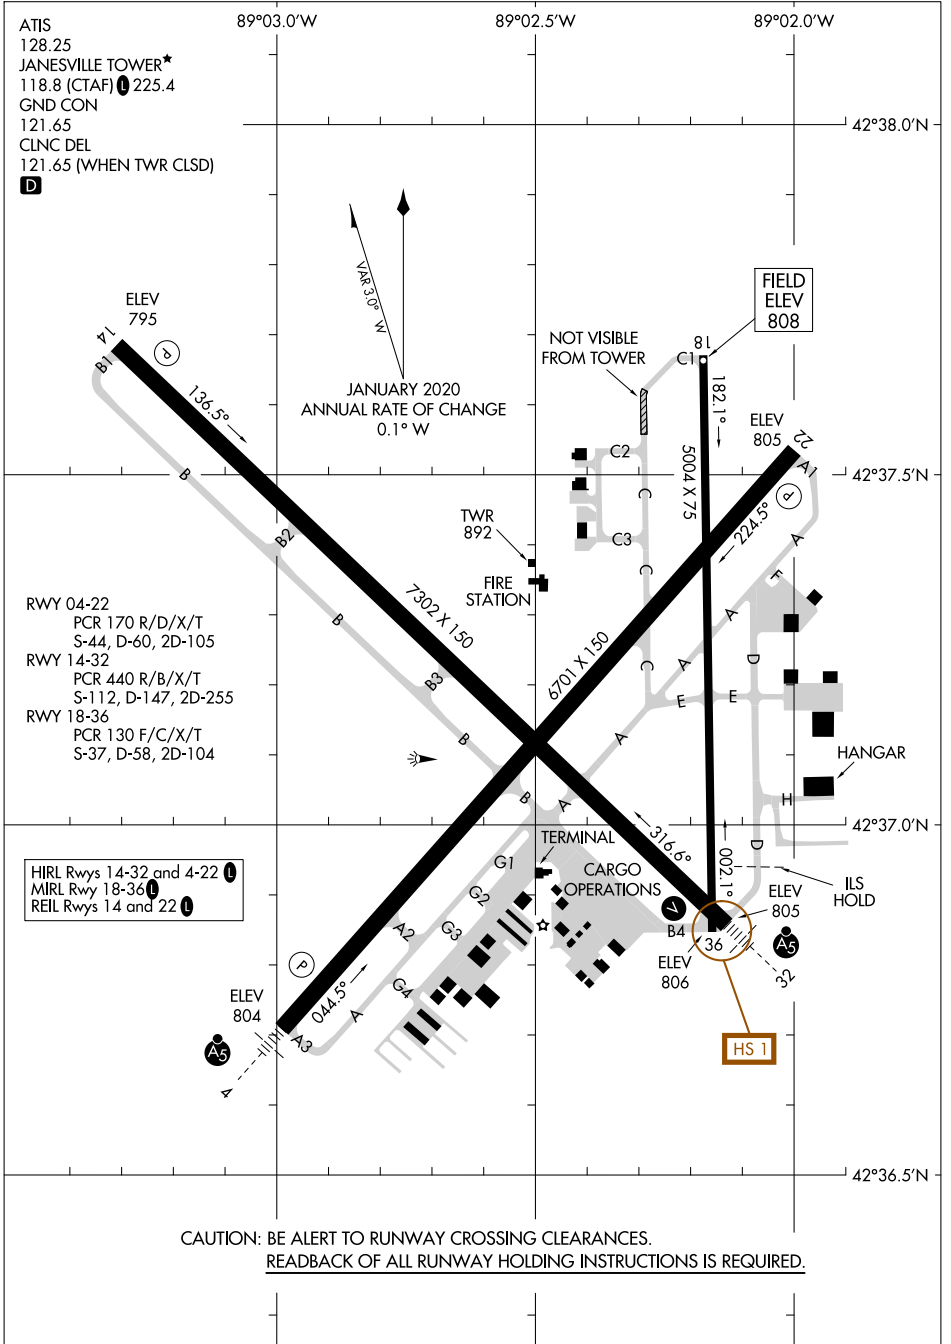

24305

# AIRPORT DIAGRAM

AL-938 (FAA)

SOUTHERN WISCONSIN RGNL (JVL)  
JANESVILLE, WISCONSIN

EC-3, 28 NOV 2024 to 26 DEC 2024

EC-3, 28 NOV 2024 to 26 DEC 2024

# AIRPORT DIAGRAM

24305

JANESVILLE, WISCONSIN  
SOUTHERN WISCONSIN RGNL (JVL)