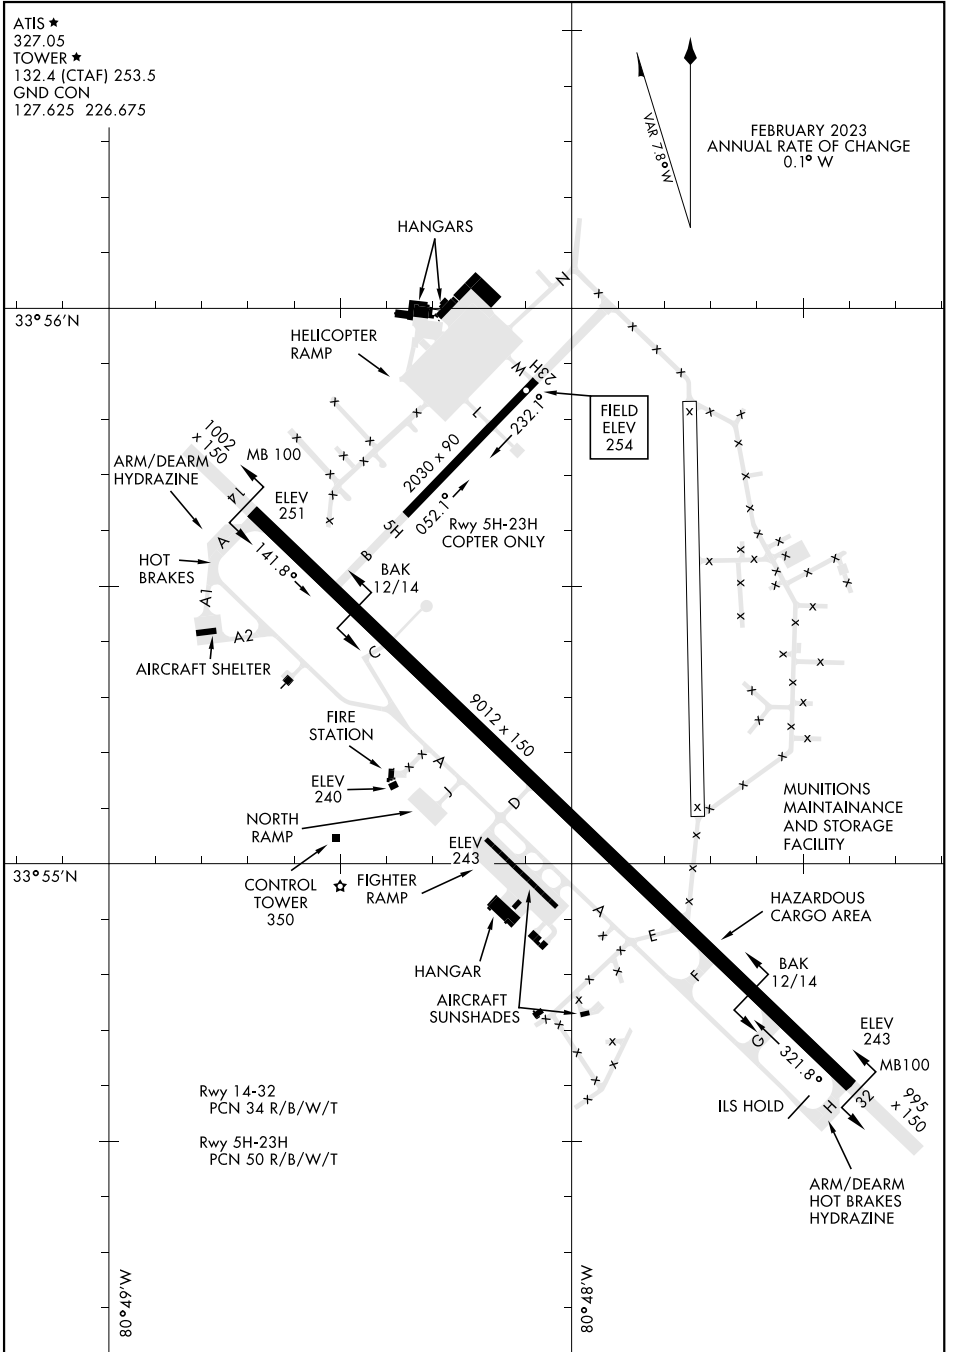

AIRPORT DIAGRAM

[USAF]

MC ENTIRE JNGB (KMMT)

EASTOVER, SOUTH CAROLINA

ATIS ★
 327.05
 TOWER ★
 132.4 (CTAF) 253.5
 GND CON
 127.625 226.675

FEBRUARY 2023
 ANNUAL RATE OF CHANGE
 0.1° W

SE-2, 28 NOV 2024 to 26 DEC 2024

SE-2, 28 NOV 2024 to 26 DEC 2024

AIRPORT DIAGRAM

EASTOVER, SOUTH CAROLINA

MC ENTIRE JNGB (KMMT)