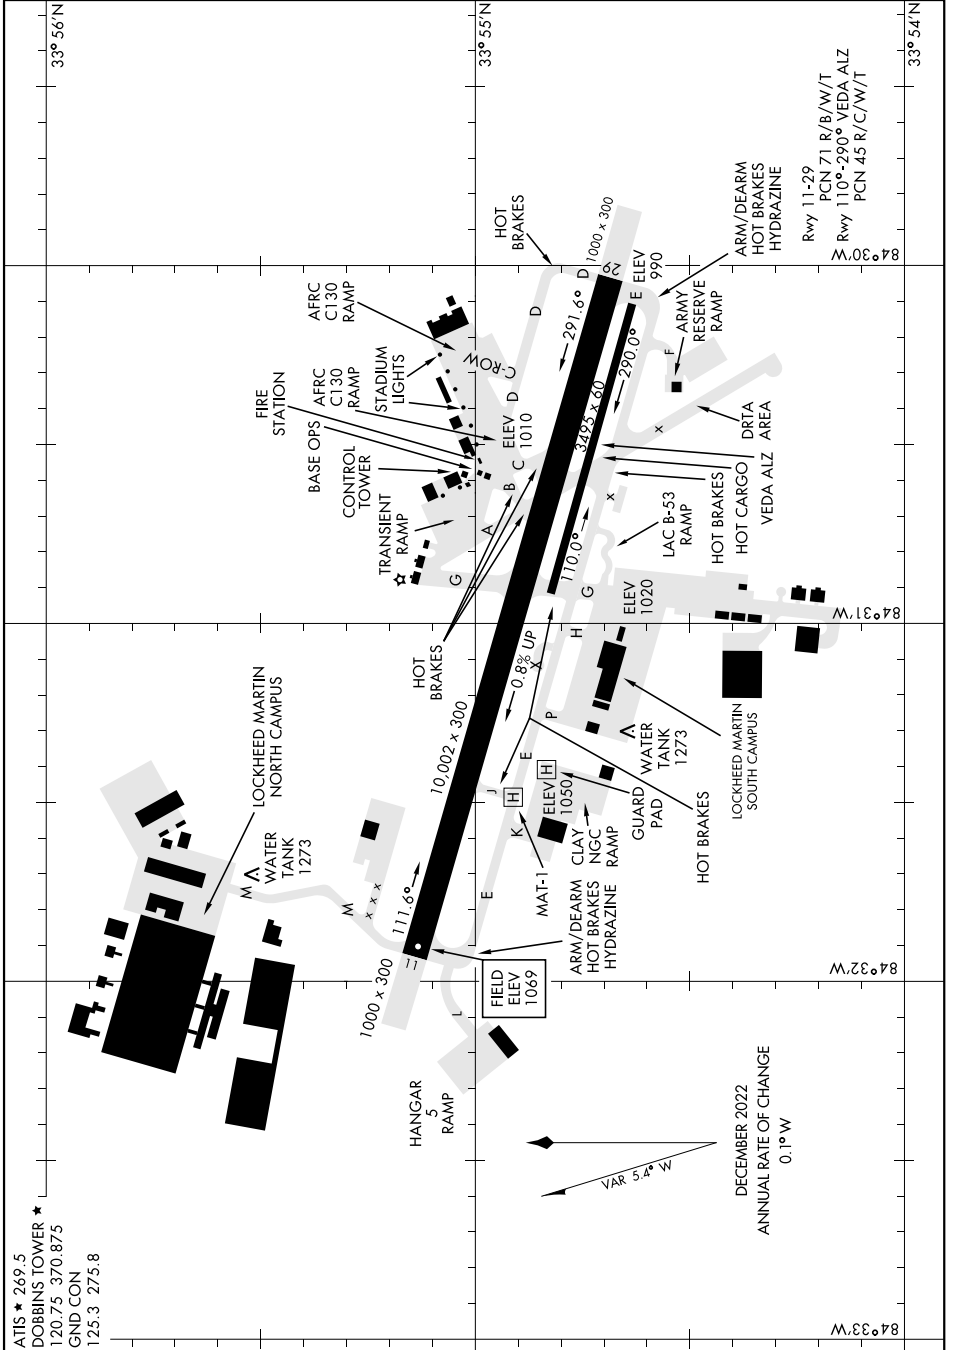

# AIRPORT DIAGRAM

AL-959 [USAF]

DOBBINS ARB (KMGE)

MARIETTA, GEORGIA

SE-4, 28 NOV 2024 to 26 DEC 2024

ATIS \* 269.5  
 DOBBINS TOWER \*  
 120.75 370.875  
 GND CON  
 125.3 275.8

Rwy 11-29  
 PCN 71 R/B/W/T  
 Rwy 110-290 VEDA ALZ  
 PCN 45 R/C/W/T

# AIRPORT DIAGRAM

MARIETTA, GEORGIA  
DOBBINS ARB (KMGE)

SE-4, 28 NOV 2024 to 26 DEC 2024